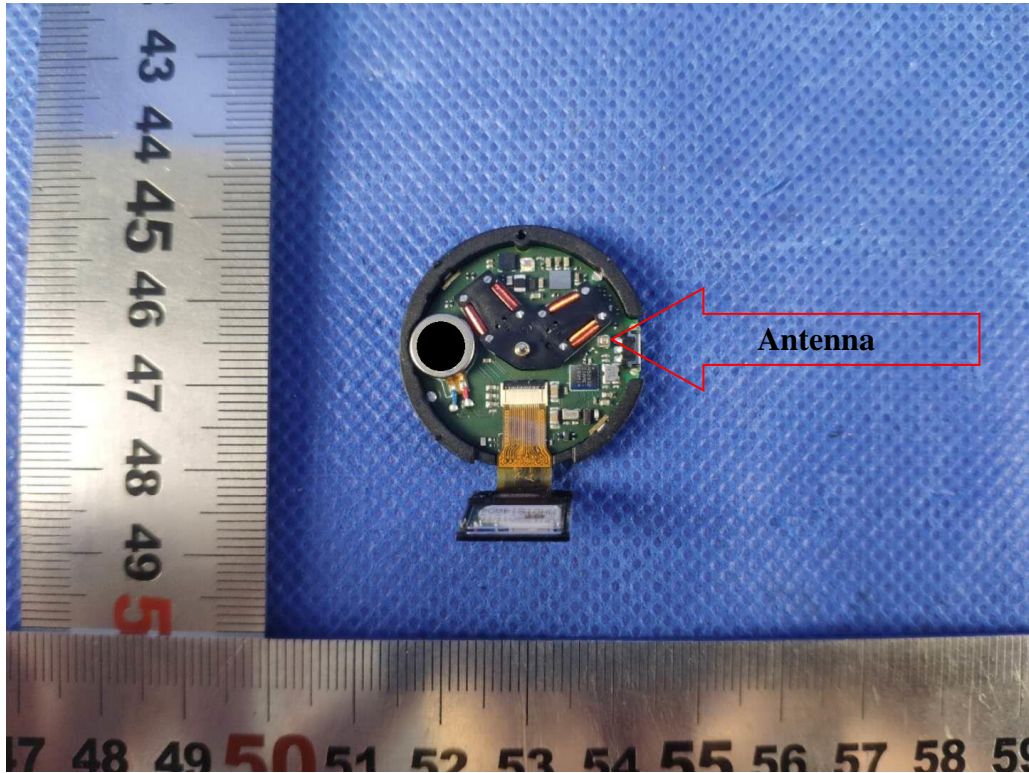

# Internal Photos Documentation

Manufacturer: FREDERIQUE CONSTANT SA  
Product: Smartwatch with BT module  
FCC ID: 2AD7G0009

Page 1 of 3

China

# Internal Photos Documentation

Manufacturer: FREDERIQUE CONSTANT SA  
Product: Smartwatch with BT module  
FCC ID: 2AD7G0009

Page 2 of 3

China