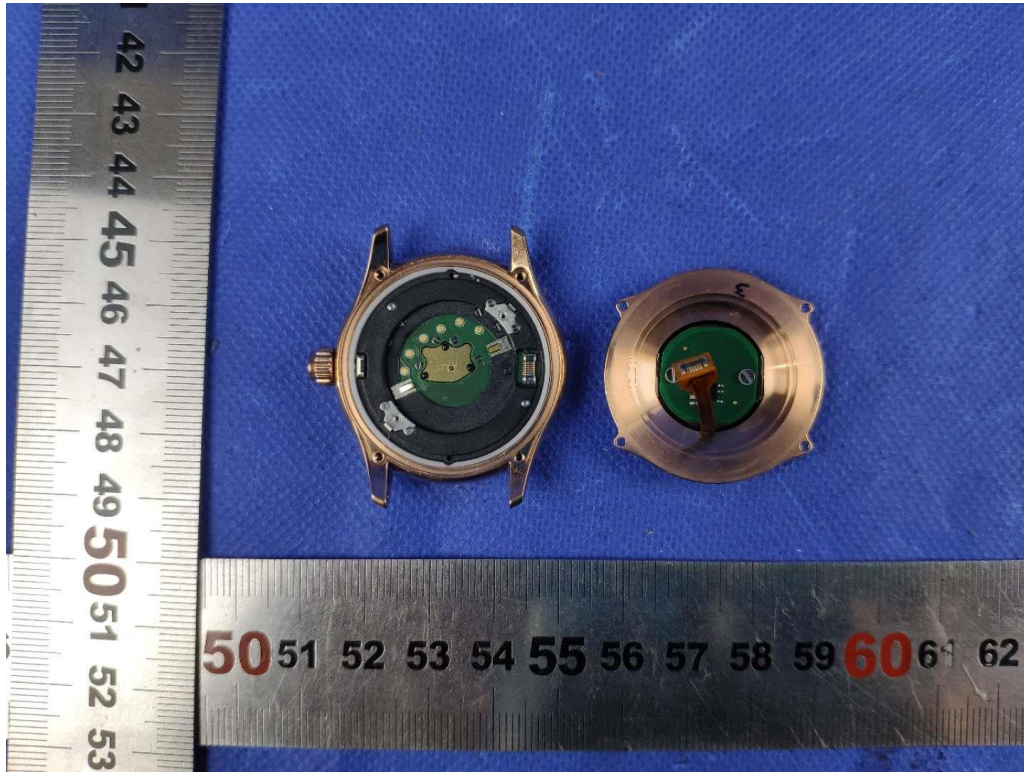

# Internal Photos Documentation

Manufacturer: FREDERIQUE CONSTANT SA  
Product: Smartwatch with BT module  
FCC ID: 2AD7G0009

Page 1 of 3

China

# Internal Photos Documentation

Manufacturer: FREDERIQUE CONSTANT SA  
Product: Smartwatch with BT module  
FCC ID: 2AD7G0009

Page 2 of 3

China

# Internal Photos Documentation

Manufacturer: FREDERIQUE CONSTANT SA  
Product: Smartwatch with BT module  
FCC ID: 2AD7G0009

Page 3 of 3