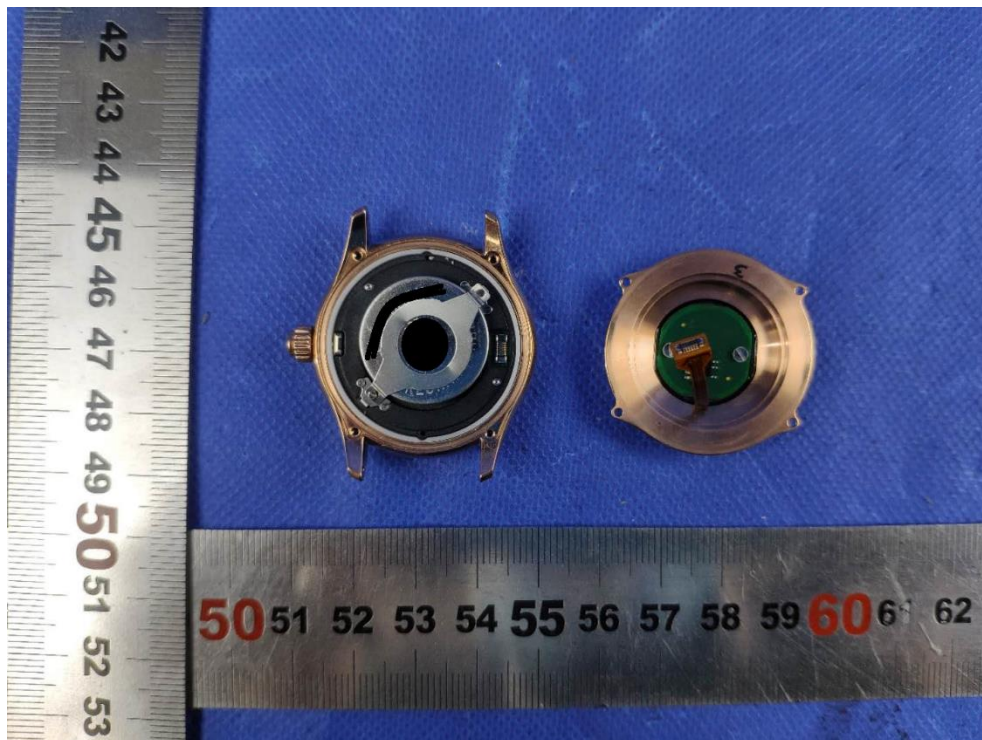

# Internal Photos Documentation

Manufacturer: FREDERIQUE CONSTANT SA  
Product: Smartwatch with BT module  
FCC ID: 2AD7G0009

Page 1 of 3

China

# Internal Photos Documentation

Manufacturer: FREDERIQUE CONSTANT SA  
Product: Smartwatch with BT module  
FCC ID: 2AD7G0009

Page 2 of 3

China

# Internal Photos Documentation

Manufacturer: FREDERIQUE CONSTANT SA  
Product: Smartwatch with BT module  
FCC ID: 2AD7G0009

Page 3 of 3