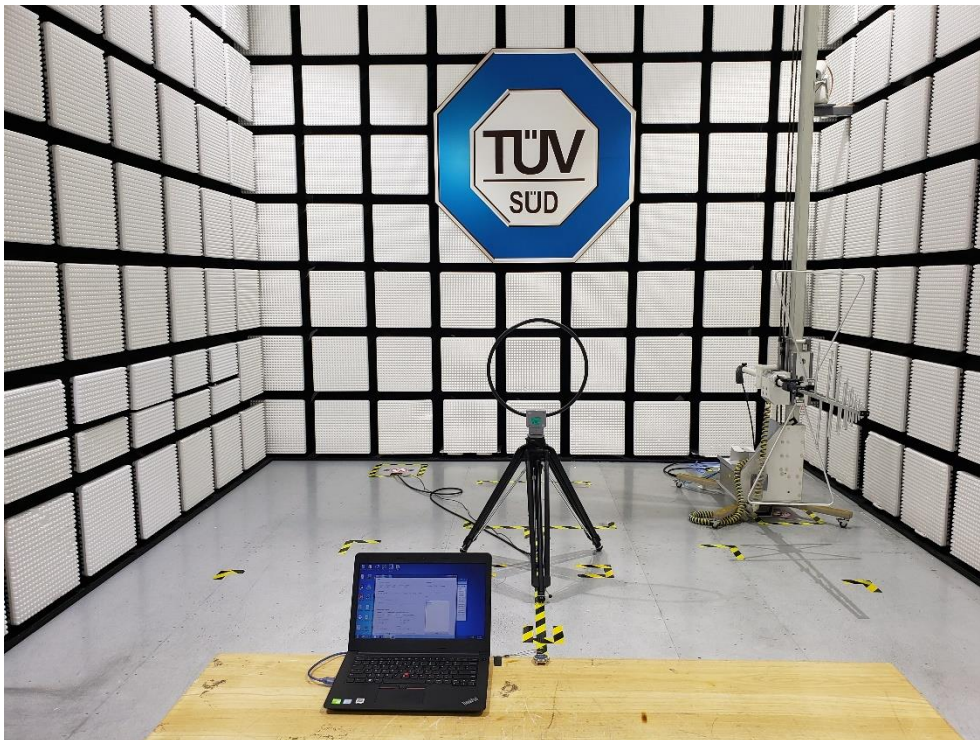

PHOTOGRAPHS OF TEST SET UP

Field Strength and Harmonics Test Setup

Radiated Emission Setup
9kHz ~ 30MHz

30MHz ~ 1GHz

1GHz ~ 18GHz

18GHz ~ 25GHz

Conducted emission Test Setup