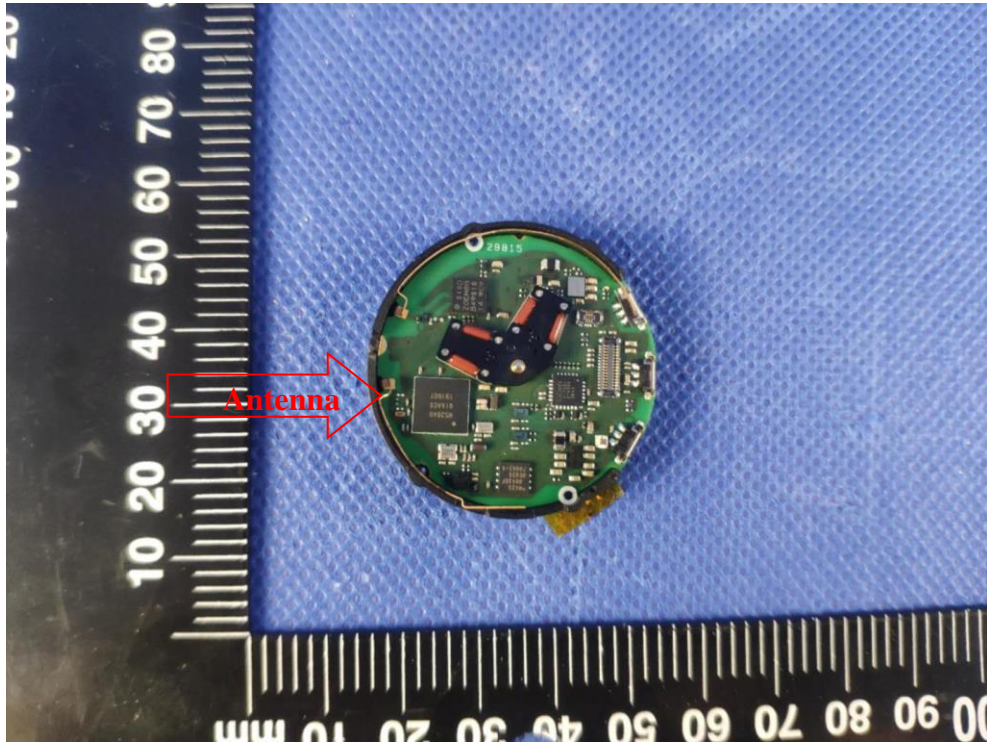

China

Internal Photos Documentation

Manufacturer: FREDERIQUE CONSTANT SA
Product: Smartwatch with BT module
FCC ID: 2AD7G0008

Page 1 of 2

China

Internal Photos Documentation

Manufacturer: FREDERIQUE CONSTANT SA
Product: Smartwatch with BT module
FCC ID: 2AD7G0008