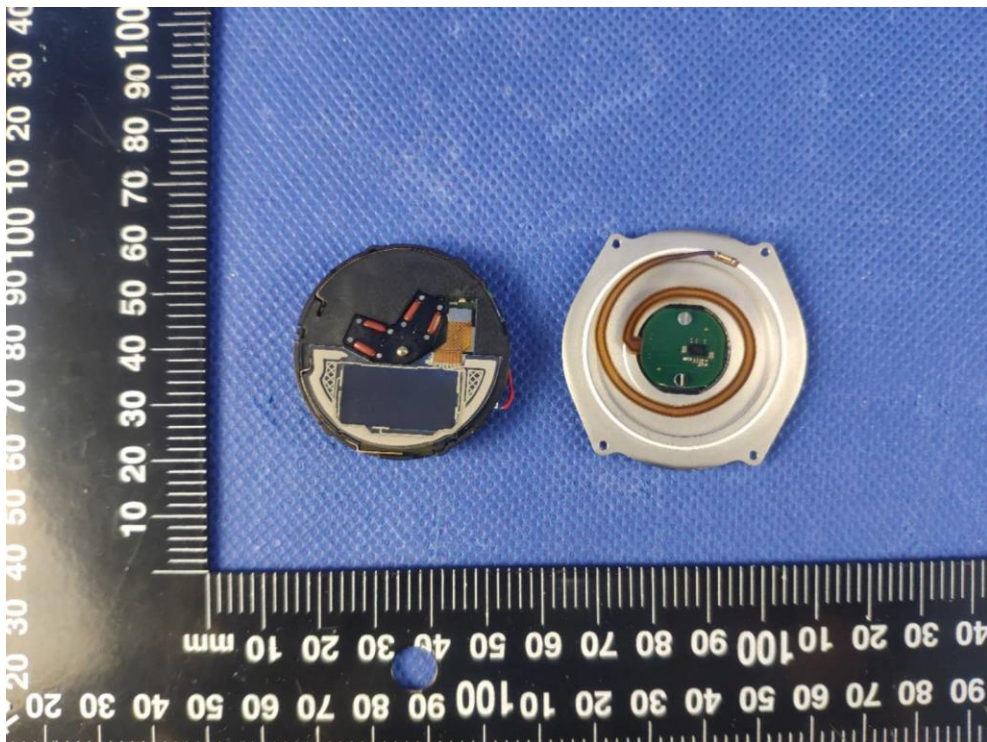

China

Internal Photos Documentation

Manufacturer: FREDERIQUE CONSTANT SA
Product: Smartwatch with BT module
FCC ID: 2AD7G0008

Page 1 of 2

China

Internal Photos Documentation

Manufacturer: FREDERIQUE CONSTANT SA
Product: Smartwatch with BT module
FCC ID: 2AD7G0008