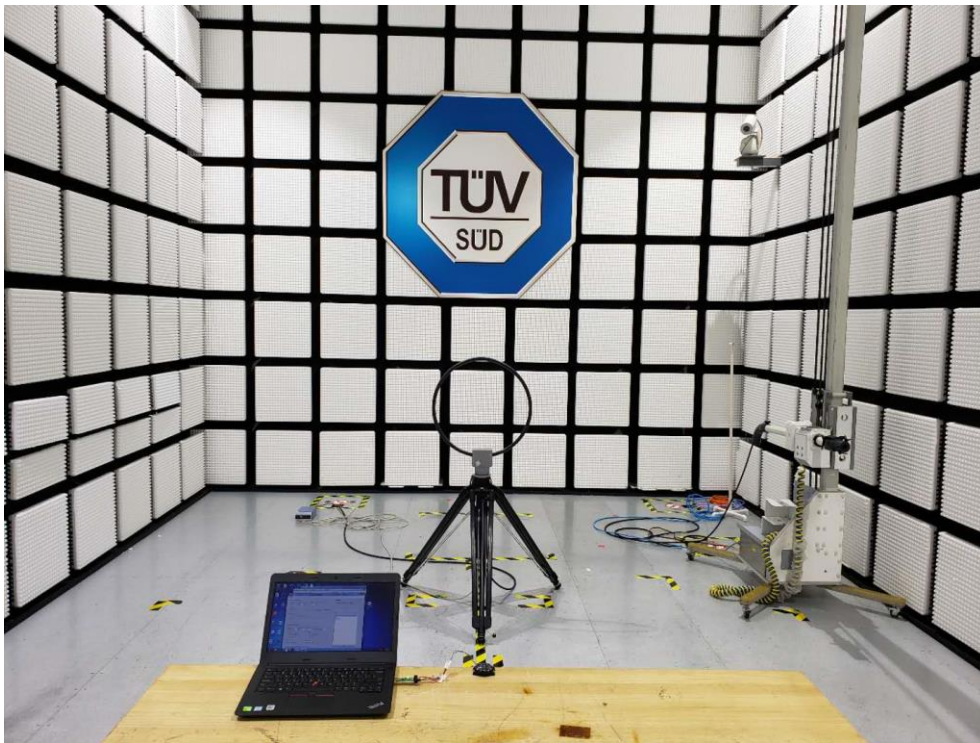

**PHOTOGRAPHS OF TEST SET UP**

**Field Strength and Harmonics Test Setup**

Radiated Emission Setup  
9kHz ~ 30MHz

30MHz ~ 1GHz

1GHz ~ 18GHz

18GHz ~ 25GHz

**Conducted emission Test Setup**