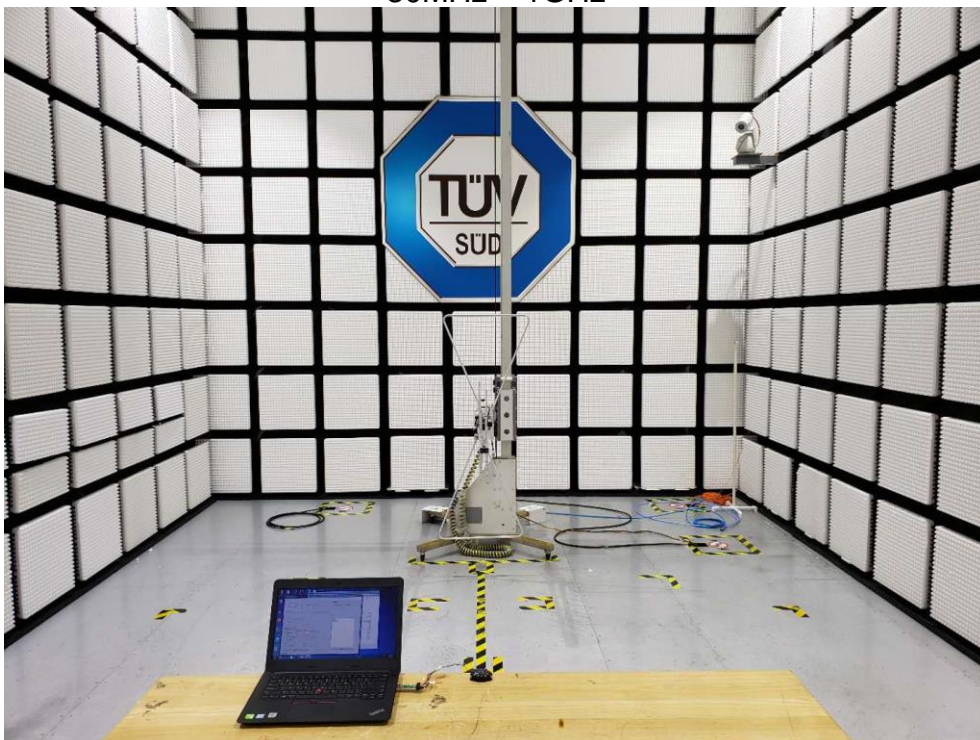

**PHOTOGRAPHS OF TEST SET UP**

**Field Strength and Harmonics Test Setup**

Radiated Emission Setup  
9kHz ~ 30MHz

30MHz ~ 1GHz

1GHz ~ 18GHz

18GHz ~ 25GHz

**Conducted emission Test Setup**