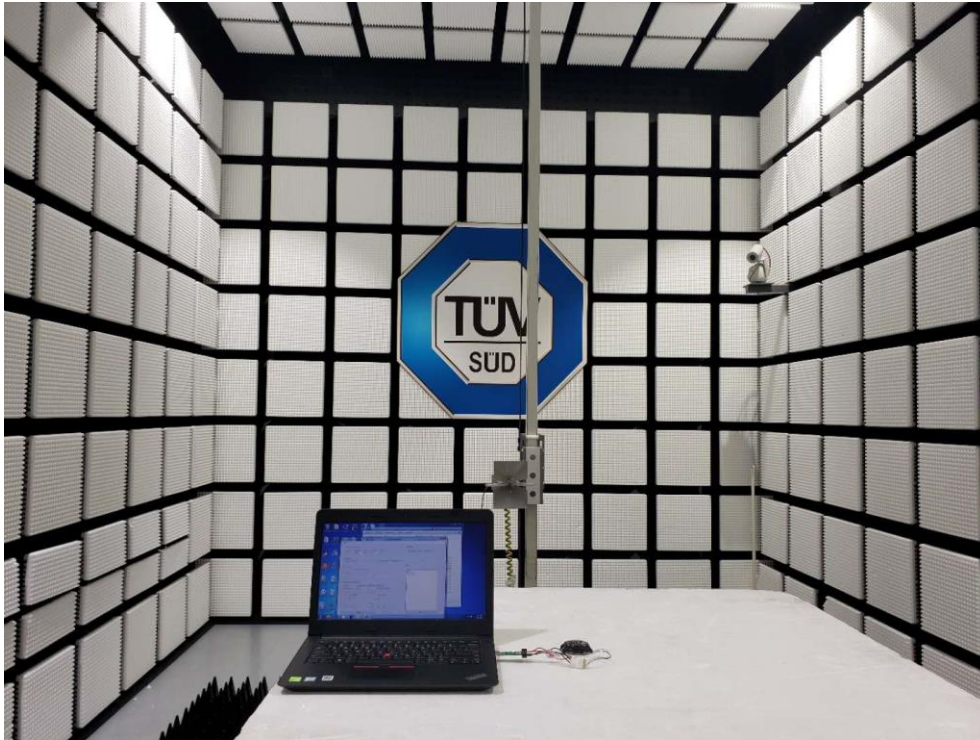

**PHOTOGRAPHS OF TEST SET UP**

**Field Strength and Harmonics Test Setup**

Radiated Emission Setup  
9kHz ~ 30MHz

30MHz ~ 1GHz

1GHz ~ 18GHz

18GHz ~ 25GHz

**Conducted emission Test Setup**