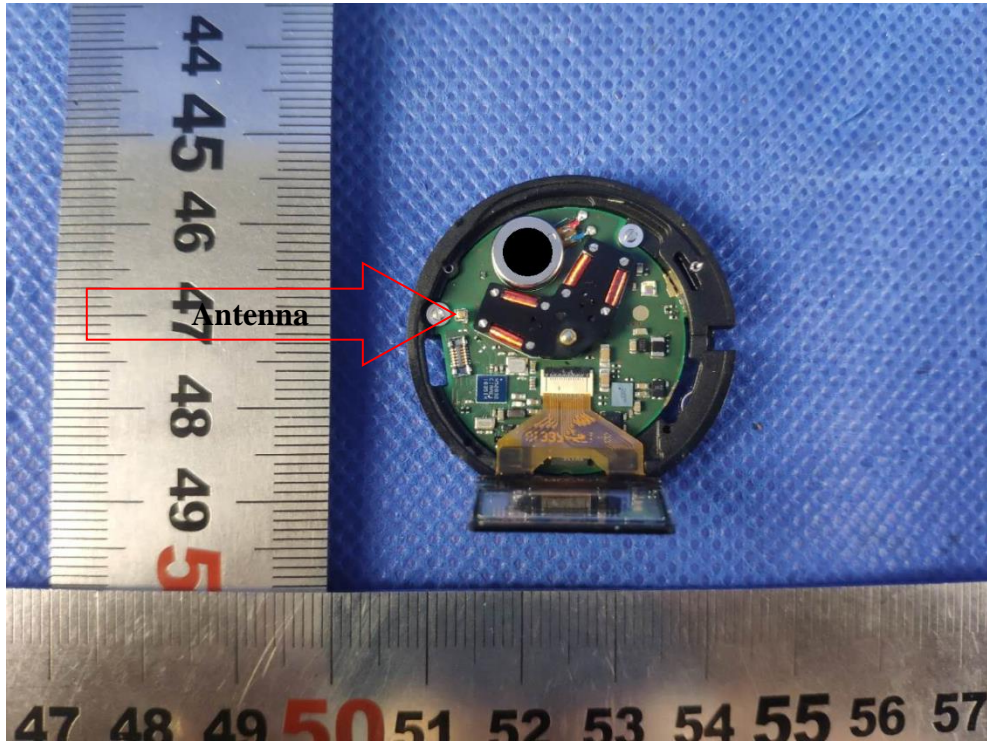

# Internal Photos Documentation

Manufacturer: FREDERIQUE CONSTANT SA  
Product: Smartwatch with BT module  
FCC ID: 2AD7G0007

Page 1 of 3

China

# Internal Photos Documentation

Manufacturer: FREDERIQUE CONSTANT SA  
Product: Smartwatch with BT module  
FCC ID: 2AD7G0007

Page 2 of 3

China