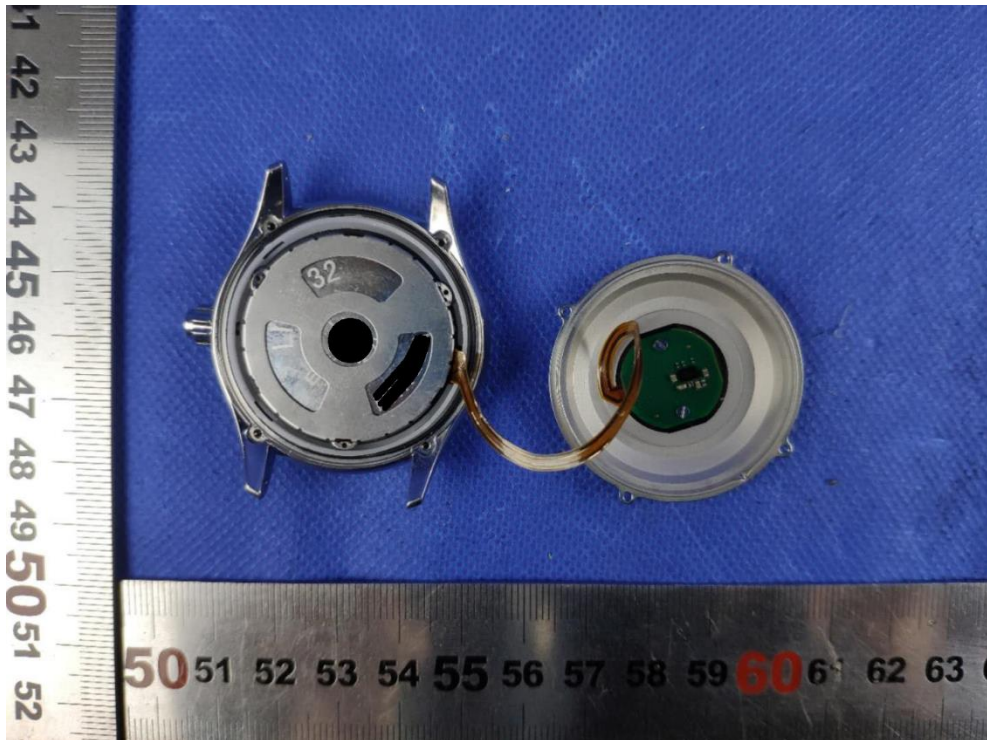

# Internal Photos Documentation

Manufacturer: FREDERIQUE CONSTANT SA  
Product: Smartwatch with BT module  
FCC ID: 2AD7G0007

Page 1 of 3

China

# Internal Photos Documentation

Manufacturer: FREDERIQUE CONSTANT SA  
Product: Smartwatch with BT module  
FCC ID: 2AD7G0007

Page 2 of 3

China

# Internal Photos Documentation

Manufacturer: FREDERIQUE CONSTANT SA  
Product: Smartwatch with BT module  
FCC ID: 2AD7G0007

Page 3 of 3