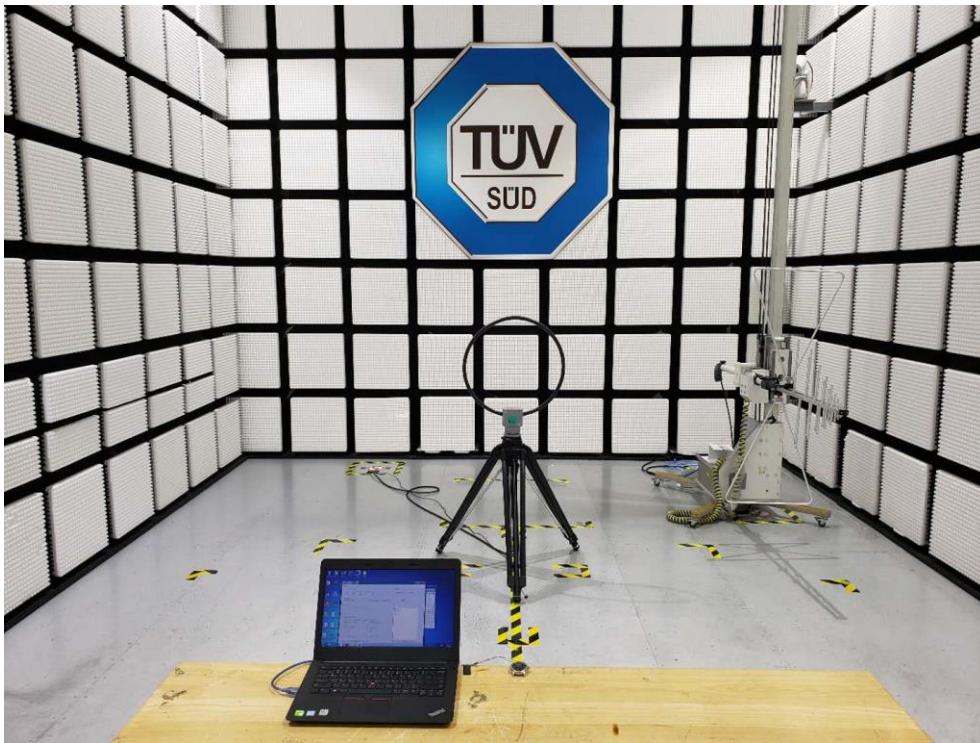

PHOTOGRAPHS OF TEST SET UP

Field Strength and Harmonics Test Setup

Radiated Emission Setup
9kHz ~ 30MHz

30MHz ~ 1GHz

1GHz ~ 18GHz

Conducted emission Test Setup