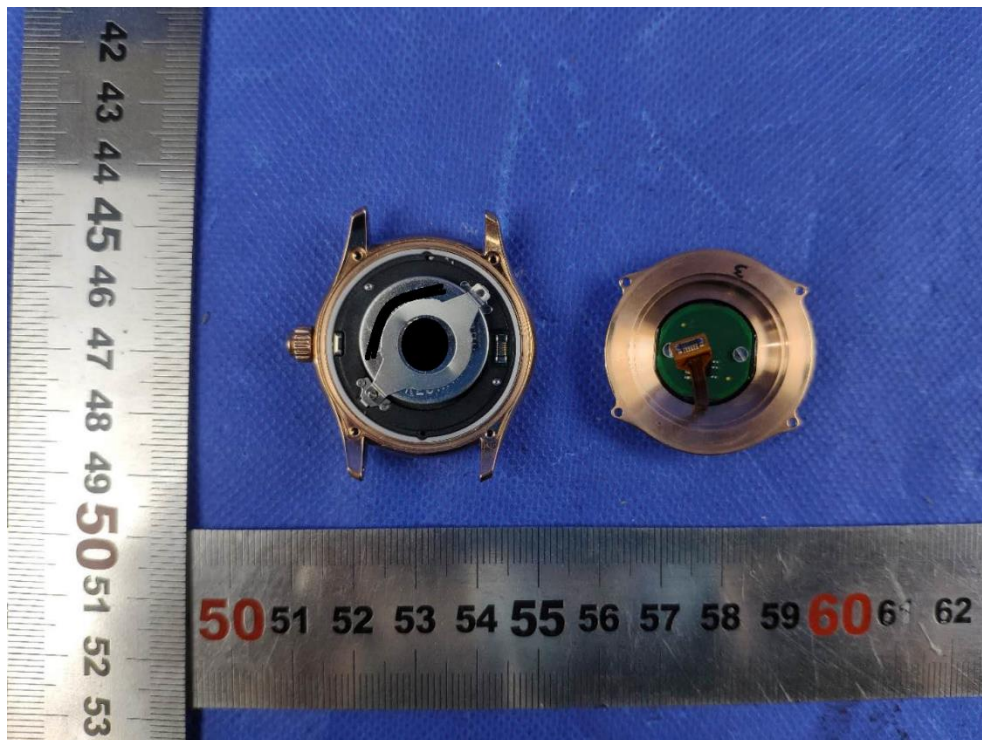

China

Internal Photos Documentation

Manufacturer: FREDERIQUE CONSTANT SA
Product: Smartwatch with BT module
FCC ID: 2AD7G0006

Page 1 of 3

China

Internal Photos Documentation

Manufacturer: FREDERIQUE CONSTANT SA
Product: Smartwatch with BT module
FCC ID: 2AD7G0006

Page 2 of 3

China

Internal Photos Documentation

Manufacturer: FREDERIQUE CONSTANT SA
Product: Smartwatch with BT module
FCC ID: 2AD7G0006

Page 3 of 3