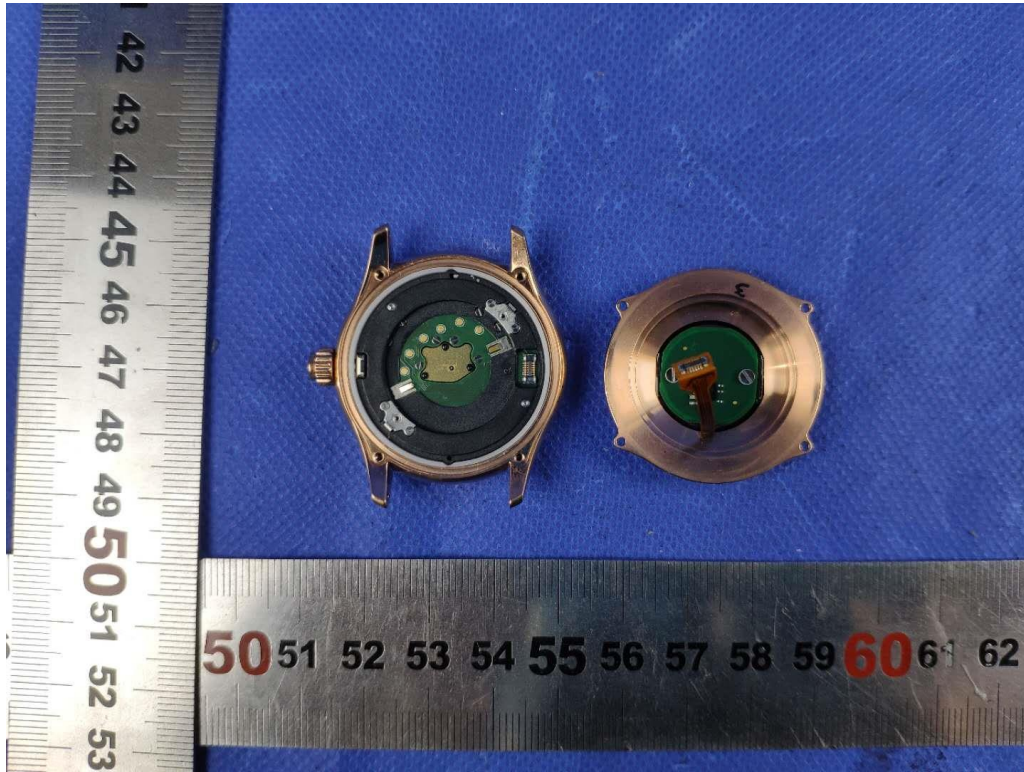

China

Internal Photos Documentation

Manufacturer: FREDERIQUE CONSTANT SA
Product: Smartwatch with BT module
FCC ID: 2AD7G0006

Page 1 of 3

China

Internal Photos Documentation

Manufacturer: FREDERIQUE CONSTANT SA
Product: Smartwatch with BT module
FCC ID: 2AD7G0006

Page 2 of 3

China

Internal Photos Documentation

Manufacturer: FREDERIQUE CONSTANT SA
Product: Smartwatch with BT module
FCC ID: 2AD7G0006

Page 3 of 3