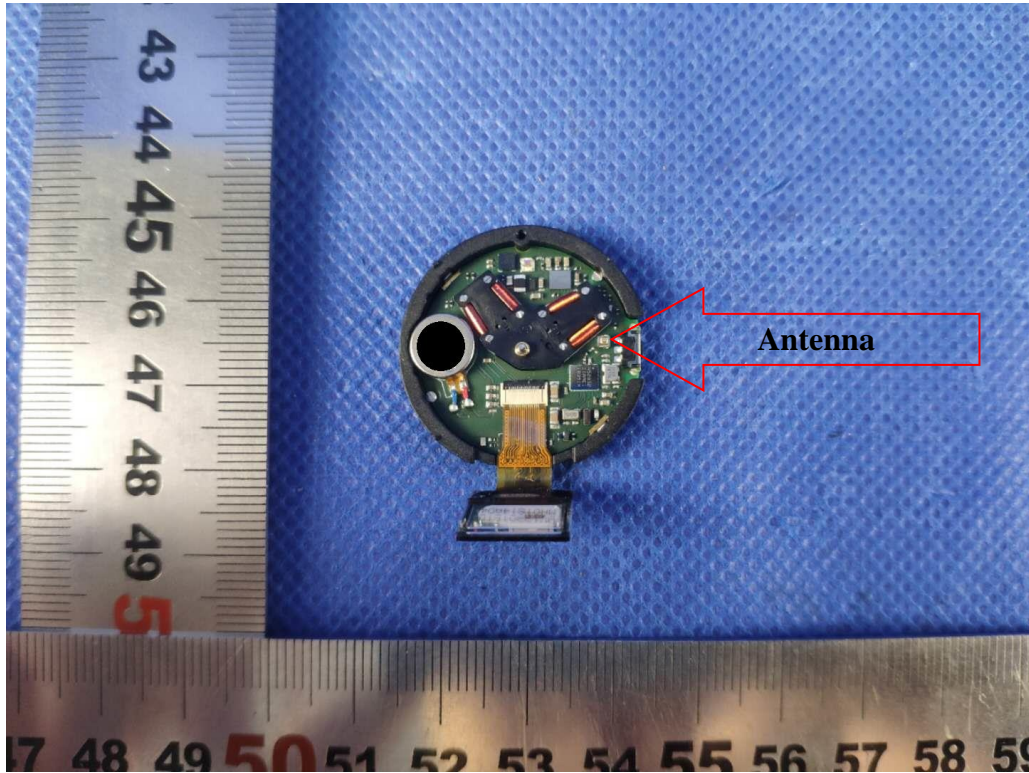

China

Internal Photos Documentation

Manufacturer: FREDERIQUE CONSTANT SA
Product: Smartwatch with BT module
FCC ID: 2AD7G0006

Page 1 of 3

China

Internal Photos Documentation

Manufacturer: FREDERIQUE CONSTANT SA
Product: Smartwatch with BT module
FCC ID: 2AD7G0006

Page 2 of 3

China

Internal Photos Documentation

Manufacturer: FREDERIQUE CONSTANT SA
Product: Smartwatch with BT module
FCC ID: 2AD7G0006

Page 3 of 3