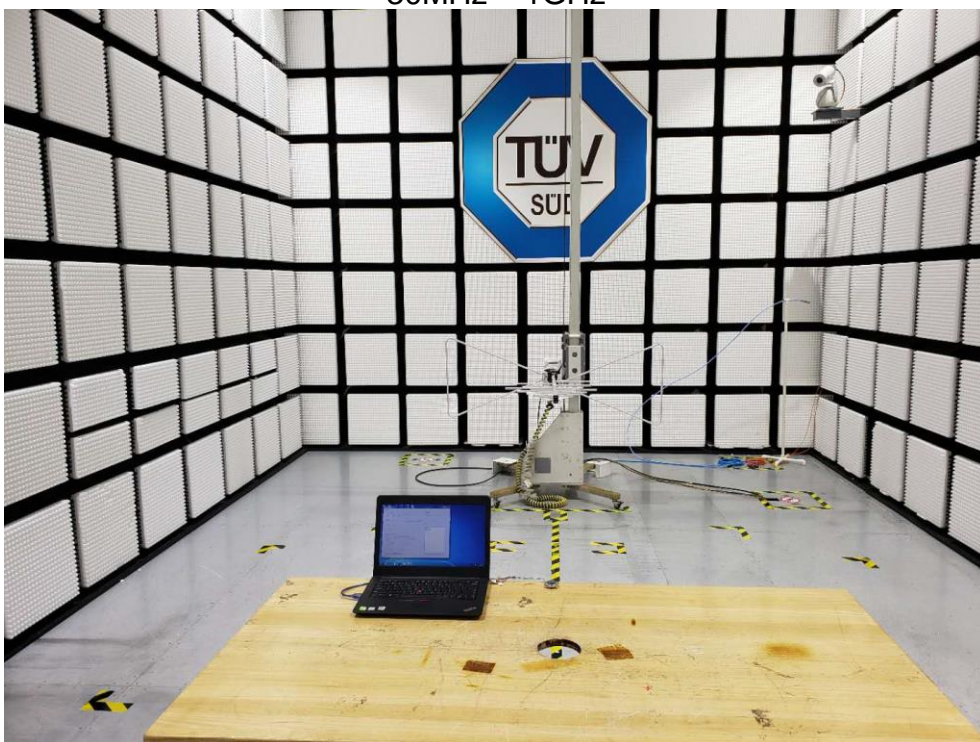

PHOTOGRAPHS OF TEST SET UP

Field Strength and Harmonics Test Setup

Radiated Emission Setup
9kHz ~ 30MHz

30MHz ~ 1GHz

1GHz ~ 18GHz

Conducted emission Test Setup