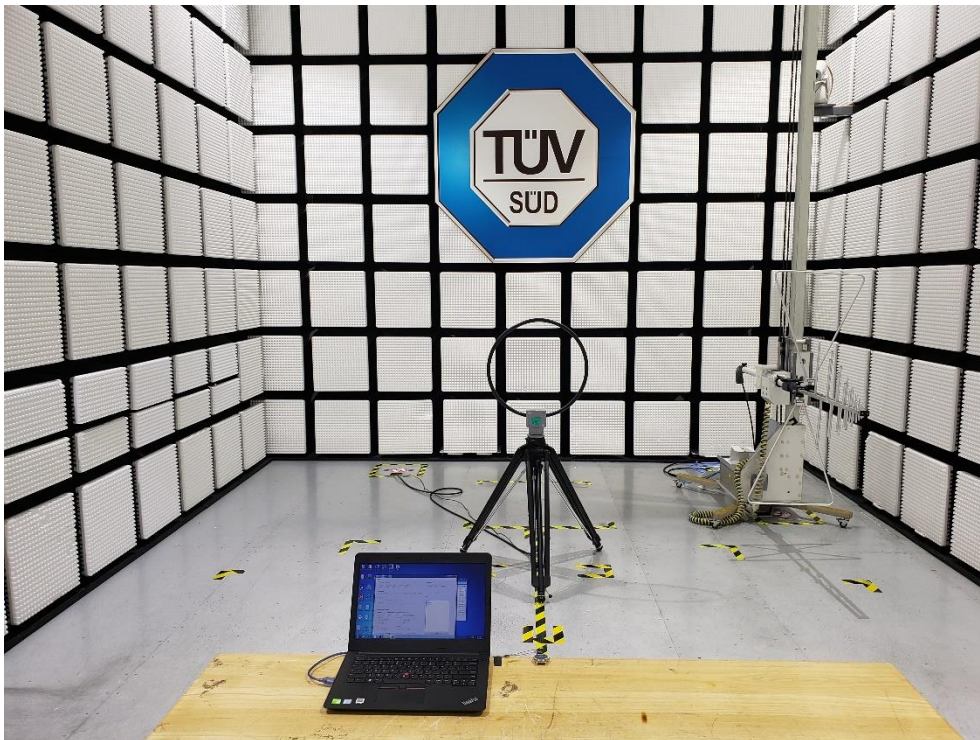

PHOTOGRAPHS OF TEST SET UP

Field Strength and Harmonics Test Setup

Radiated Emission Setup
9kHz ~ 30MHz

30MHz ~ 1GHz

1GHz ~ 18GHz

Conducted emission Test Setup