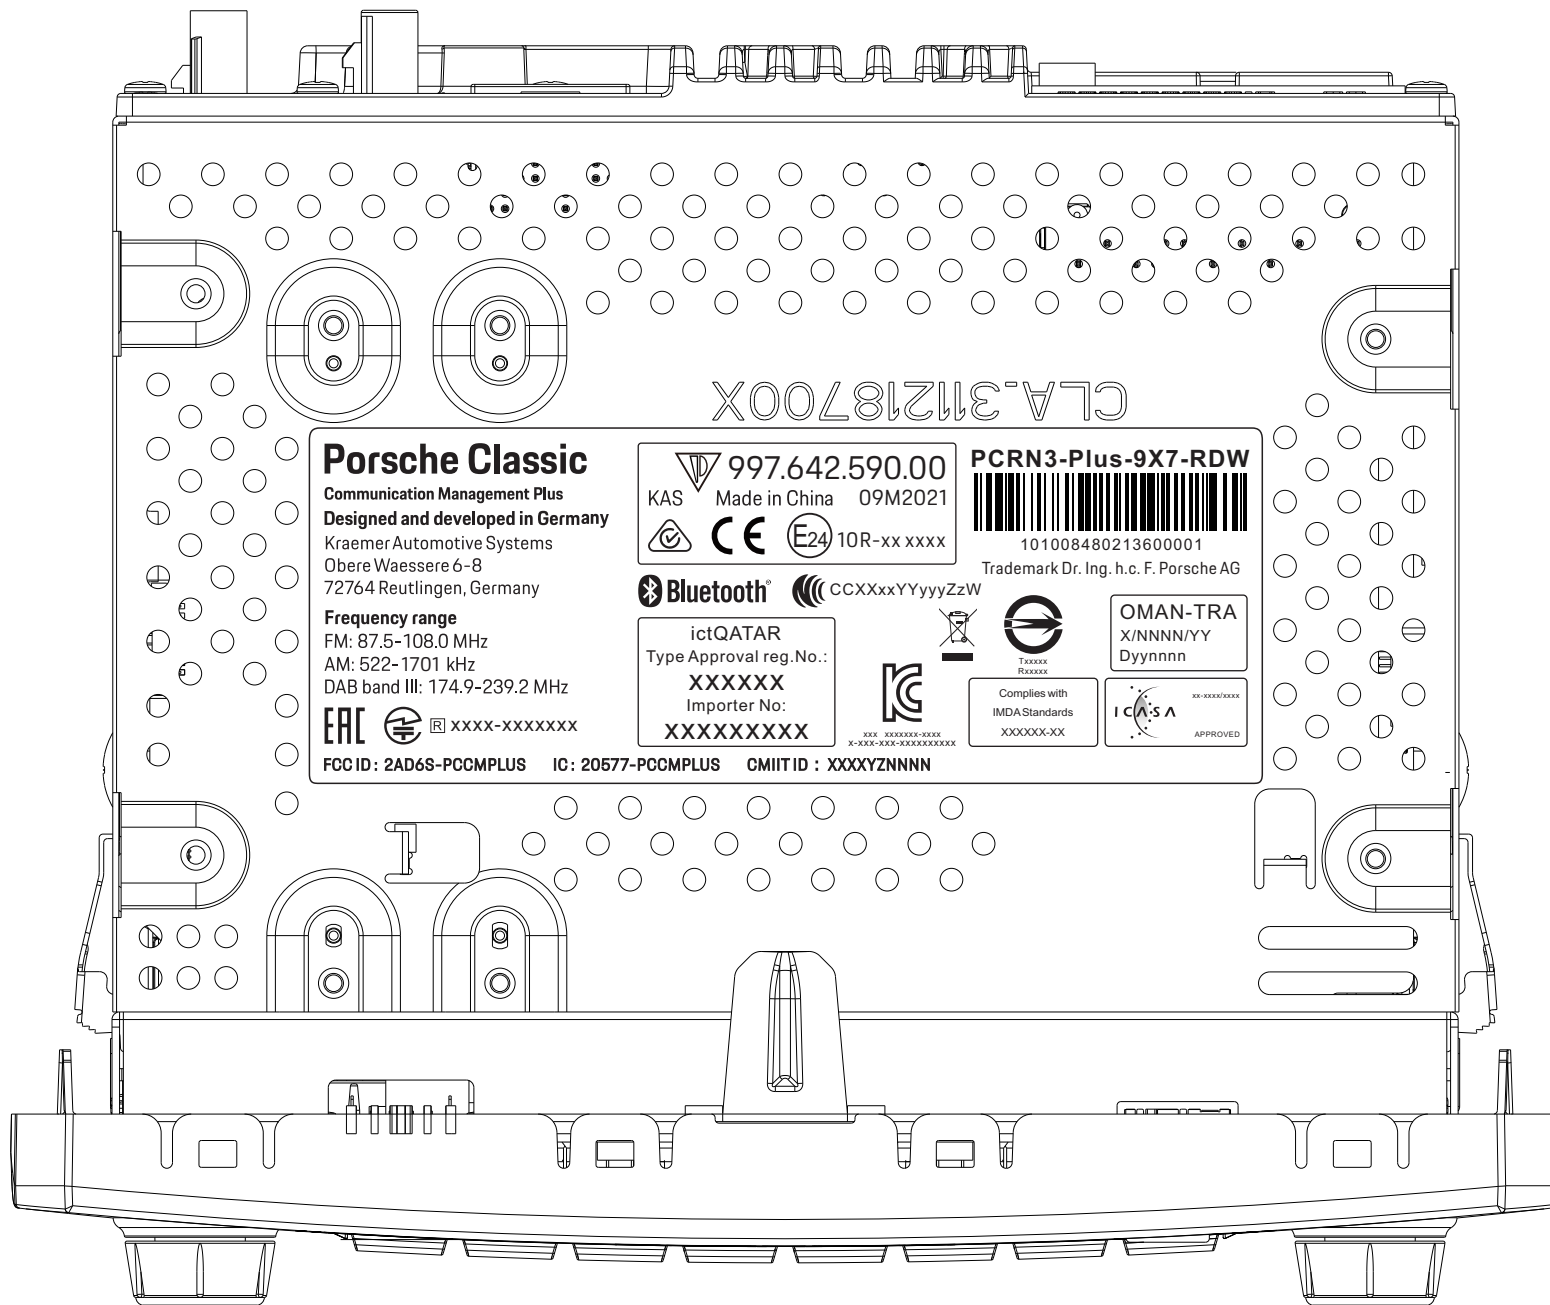

CLA-31218700X

Porsche Classic
Communication Management Plus
Designed and developed in Germany
Kraemer Automotive Systems
Obere Waessere 6-8
72764 Reutlingen, Germany

Frequency range
FM: 87.5-108.0 MHz
AM: 522-1701 kHz
DAB band III: 174.9-239.2 MHz

EAC XXXX-XXXXXXX

FCC ID : 2AD6S-PCCMPLUS IC : 20577-PCCMPLUS CMIIT ID : XXXYZNNNN

997.642.590.00
KAS Made in China 09M2021

10R-xx xxxx

PCRN3-Plus-9X7-RDW

101008480213600001
Trademark Dr. Ing. h.c. F. Porsche AG

Bluetooth CCXXxxYYyyZzW

ictQATAR
Type Approval reg.No.:
XXXXXX
Importer No:
XXXXXXXX

Complies with
IMDA Standards
XXXXXX-XX

OMAN-TRA
X/NNNN/YY
Dyyynnn

ICASA
XXX-XXXX-XXXX
APPROVED

RQ9194-Label Location