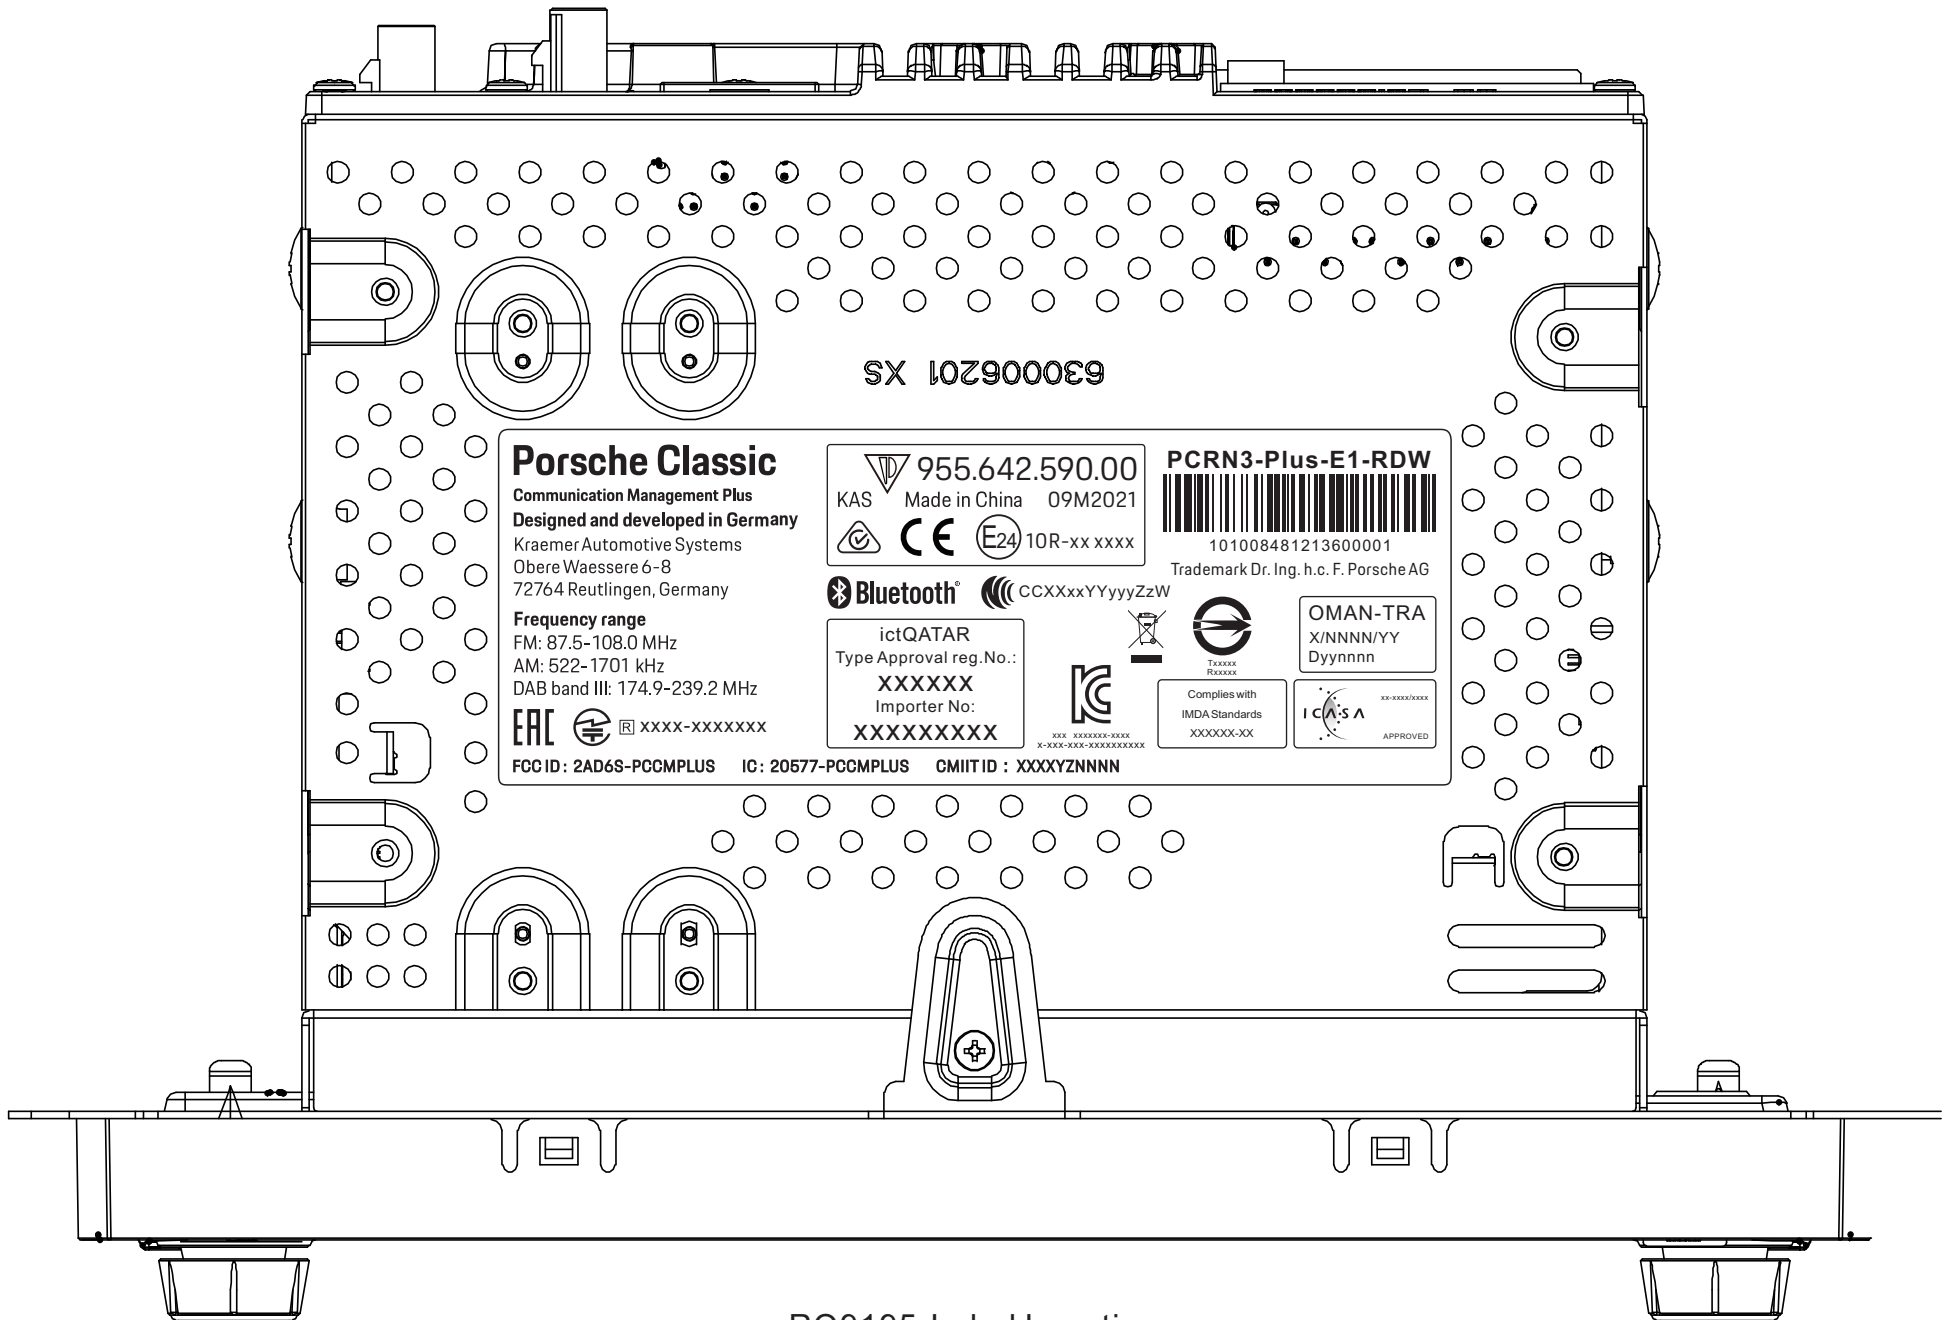

SX 10Z9000E9

Porsche Classic

Communication Management Plus
Designed and developed in Germany
Kraemer Automotive Systems
Obere Waessere 6-8
72764 Reutlingen, Germany

Frequency range
FM: 87.5-108.0 MHz
AM: 522-1701 kHz
DAB band III: 174.9-239.2 MHz

ERC XXXX-XXXXXXX

FCC ID : 2AD6S-PCCMPLUS IC : 20577-PCCMPLUS CMIIT ID : XXXYZNNNN

955.642.590.00
KAS Made in China 09M2021
10R-xx xxxx

Bluetooth CCXXxxYyyyZzW

ictQATAR
Type Approval reg.No.:
XXXXXX
Importer No:
XXXXXXXX

XXX XXXXXX-XXXX
X-XXX-XXX-XXXXXXXXXX

PCRN3-Plus-E1-RDW

101008481213600001
Trademark Dr. Ing. h.c. F. Porsche AG

Txxxx
Fxxxxx

Complies with
IMDA Standards
XXXXXX-XX

OMAN-TRA
X/NNNN/YY
Dyyynnn

ICASA
XXXXXX/XXXX
APPROVED

RQ9195-Label Location