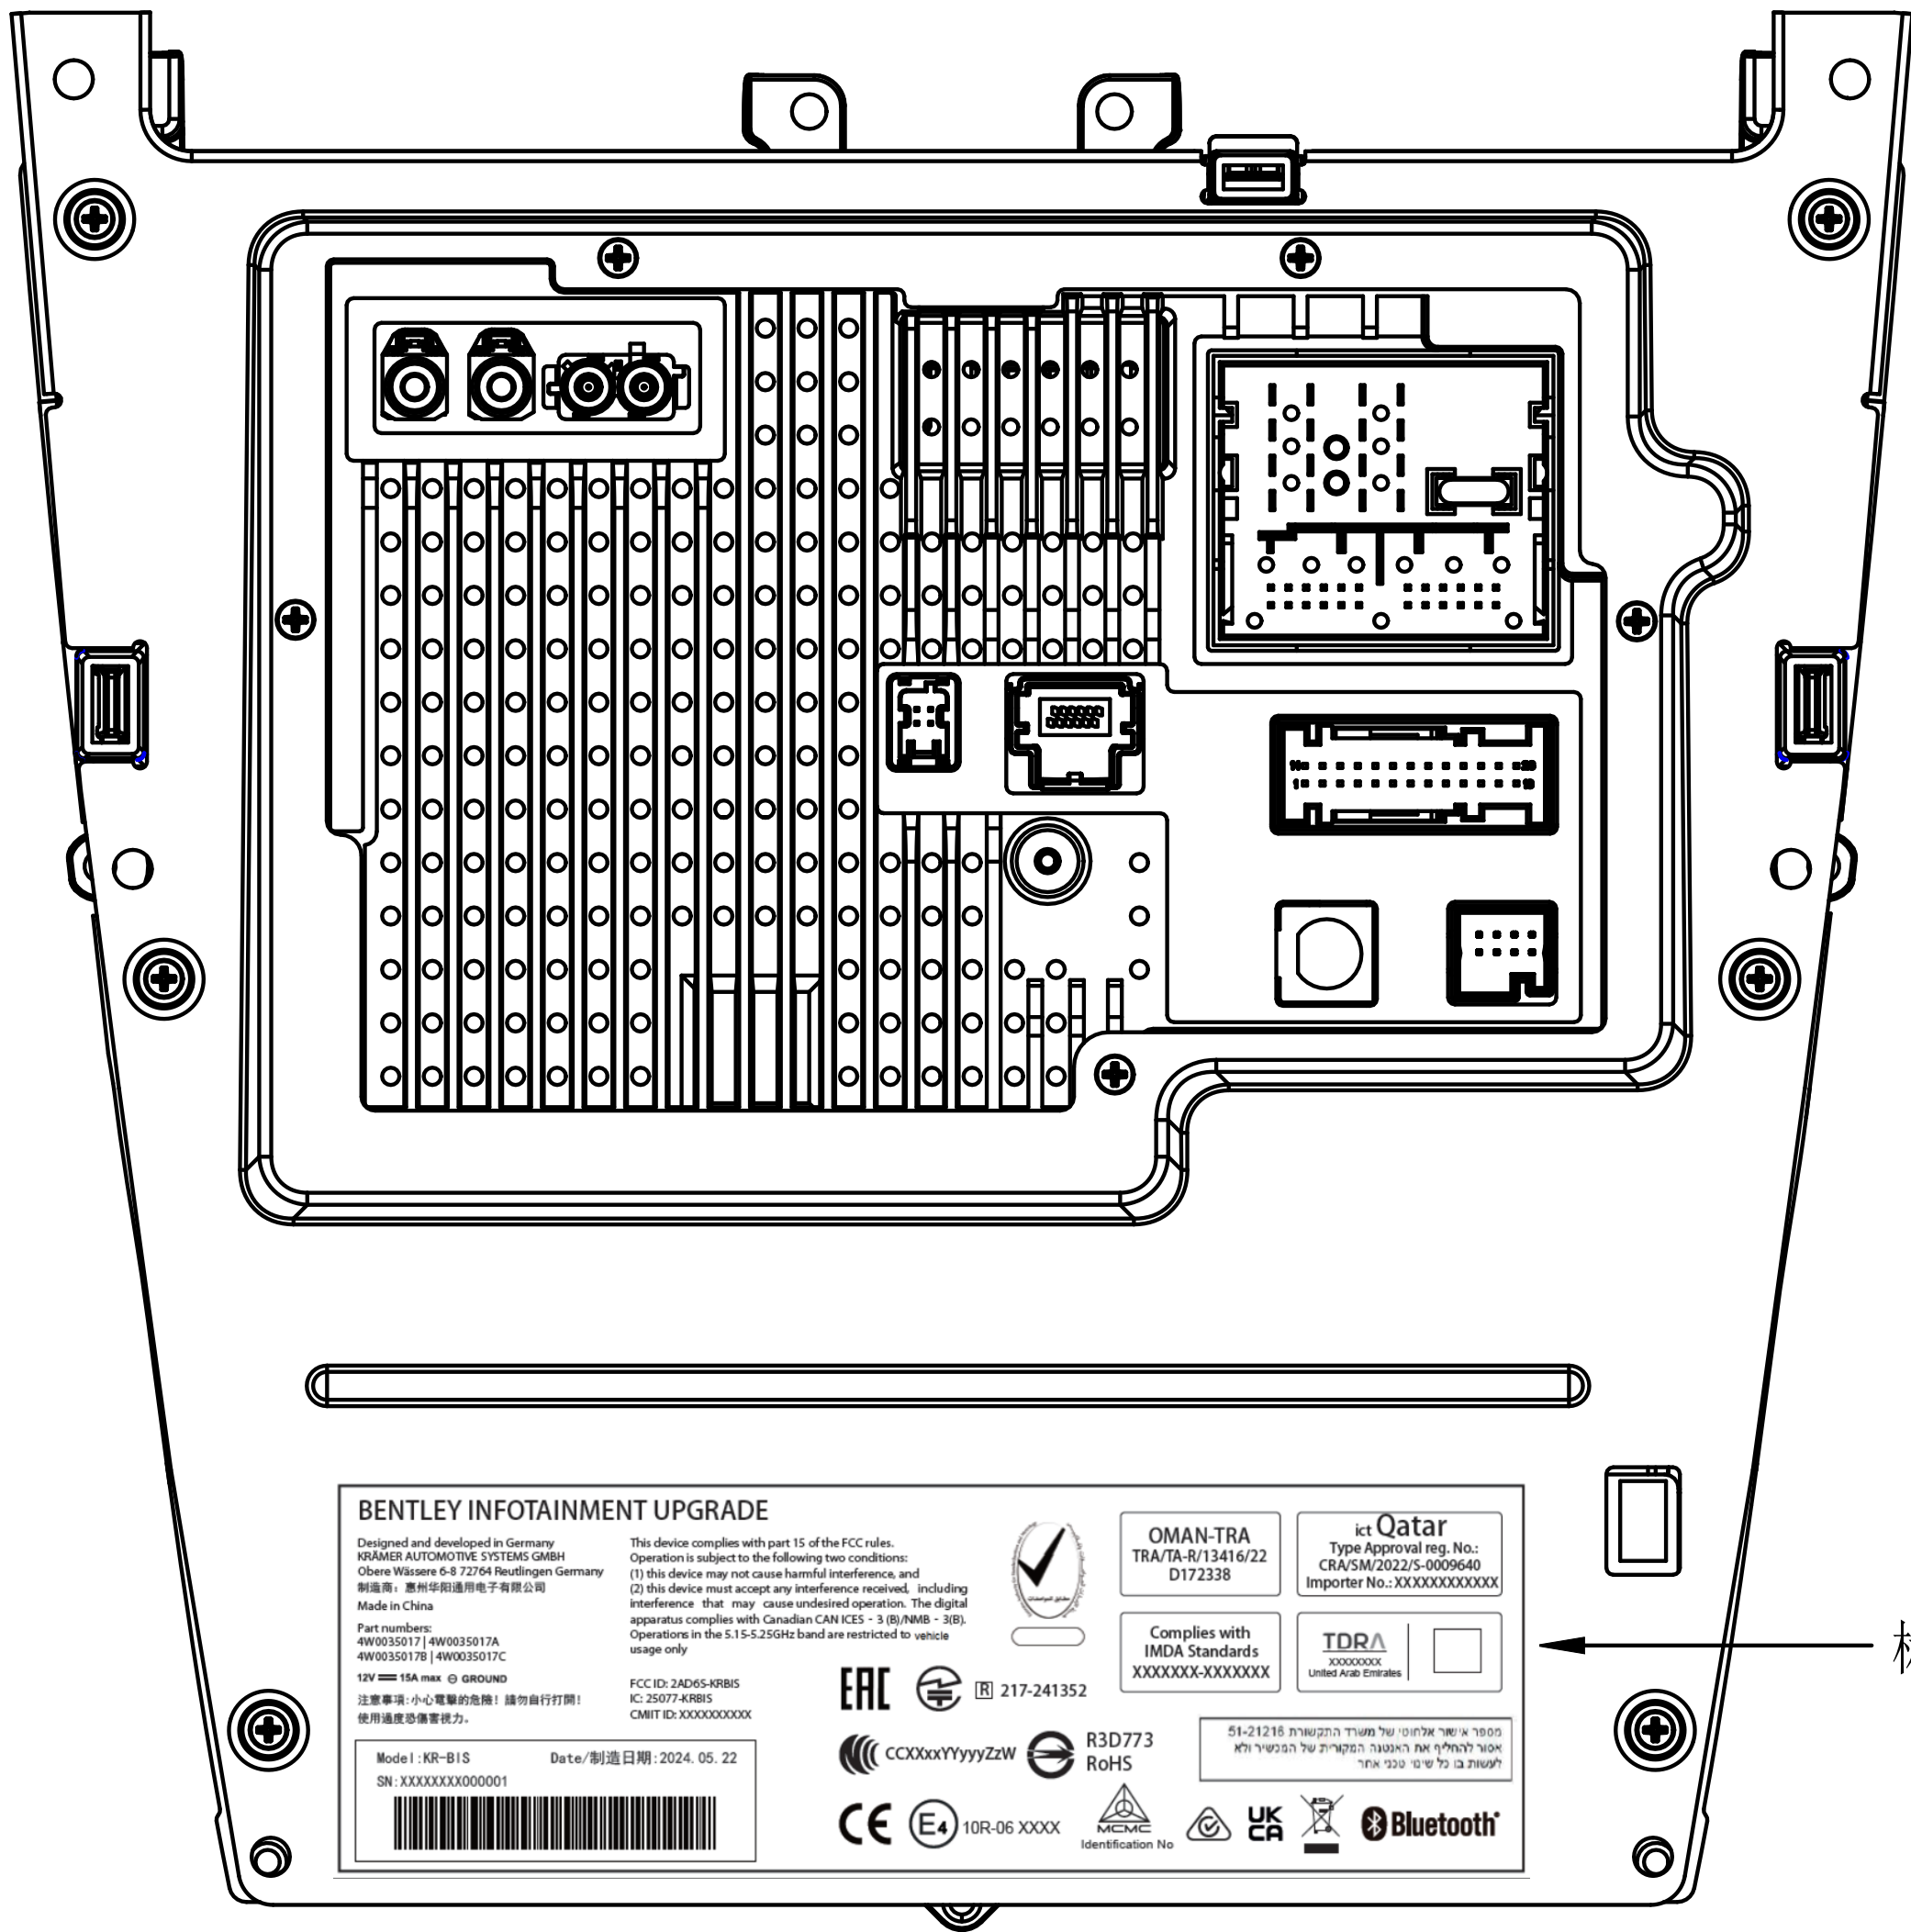

BENTLEY INFOTAINMENT UPGRADE

Designed and developed in Germany
KRÄMER AUTOMOTIVE SYSTEMS GMBH
Obere Wässere 6-8 72764 Reutlingen Germany
制造商：惠州华阳通用电子有限公司
Made in China

Part numbers:
4W0035017 | 4W0035017A
4W0035017B | 4W0035017C

12V = 15A max @ GROUND

注意事項：小心電擊的危險！請勿自行打開！
使用過度恐傷害視力。

This device complies with part 15 of the FCC rules.
Operation is subject to the following two conditions:
(1) this device may not cause harmful interference, and
(2) this device must accept any interference received, including
interference that may cause undesired operation. The digital
apparatus complies with Canadian CAN ICES - 3 (B)/NMB - 3(B).
Operators in the 5.15-5.25GHz band are restricted to vehicle
usage only

FCC ID: 2AD65-KRBIS
IC: 25077-KRBIS
CMIIT ID: XXXXXXXXXX

Model : KR-BIS Date/制造日期: 2024. 05. 22
SN : XXXXXXXX000001

OMAN-TRA
TRA/TA-R/13416/22
D172338

ict Qatar
Type Approval reg. No.:
CRA/SM/2022/S-0009640
Importer No.: XXXXXXXXXXXXX

Complies with
IMDA Standards
XXXXXXXX-XXXXXXX

TDRA
XXXXXXXX
United Arab Emirates

EAC 217-241352

CCXXxxYyyyZzW R3D773
RoHS

CE E4 10R-06 XXXX

MCMC
Identification No

UK
CA

Bluetooth

מספר אישור אלחוטית של משרד התקשורת 51-21216
אסור להחליף את האנטנה המקורית של המכשיר ולא
לעשות בו כל שינוי טכני אחר

标贴位置