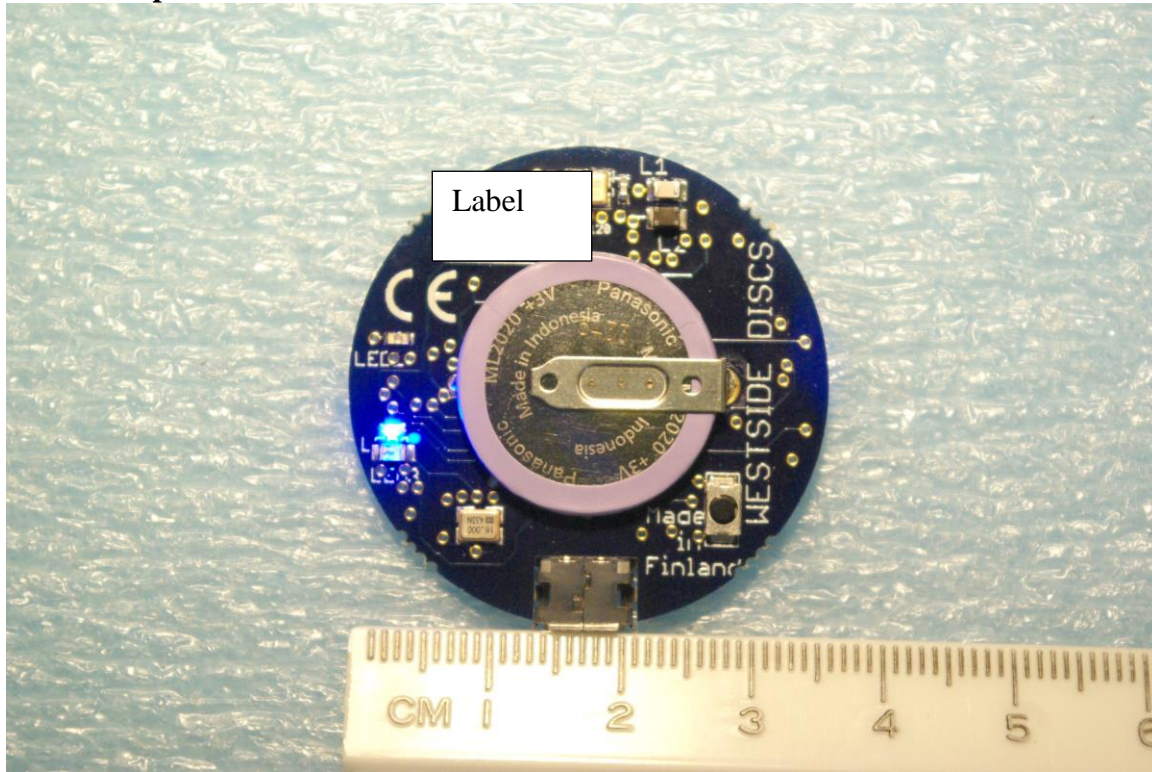

Label Sample

Rogers Labs, Inc.
4405 W. 259th Terrace
Louisburg, KS 66053
Phone/Fax: (913) 837-3214
Revision 1

Westside Imports
Model: WSD120
Test #: 151109
Test to: CFR47 (15C), RSS-247
File: WSD120 LabelSmpl