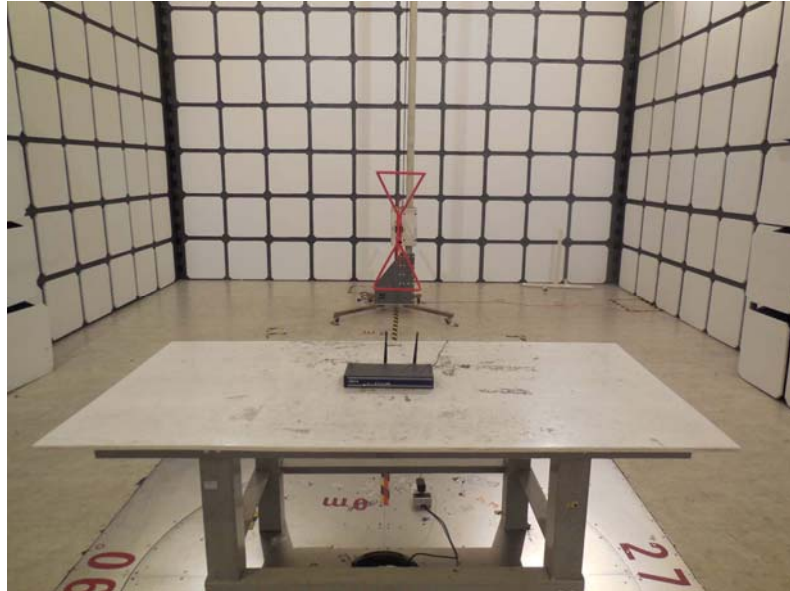

TEST SETUP PHOTOGRAPHS OF EUT

AC POWER LINE CONDUCTED EMISSION TEST

RADEATED EMISSION TEST

Below 1G

Above 1G