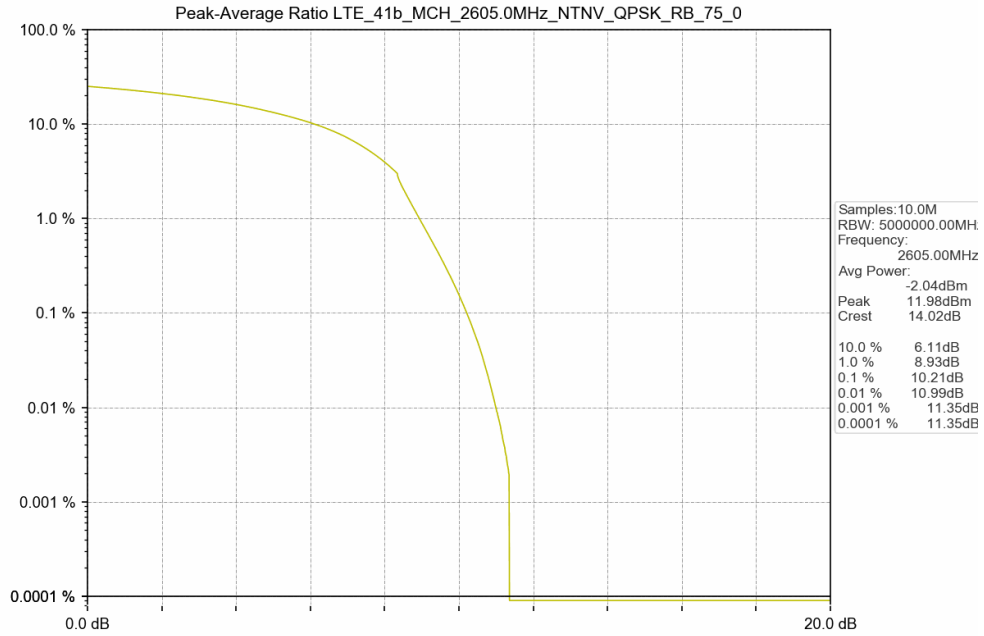

Test Band: 41b _ 20MHz Bandwidth							
Test Mode	RB Allocation		Test result (dB)			Limit (dB)	Verdict
	Size	Offset	LCH	MCH	HCH		
QPSK	100	0	9.85	9.98	9.81	13	PASS
16QAM	100	0	10.99	9.81	10.81	13	PASS