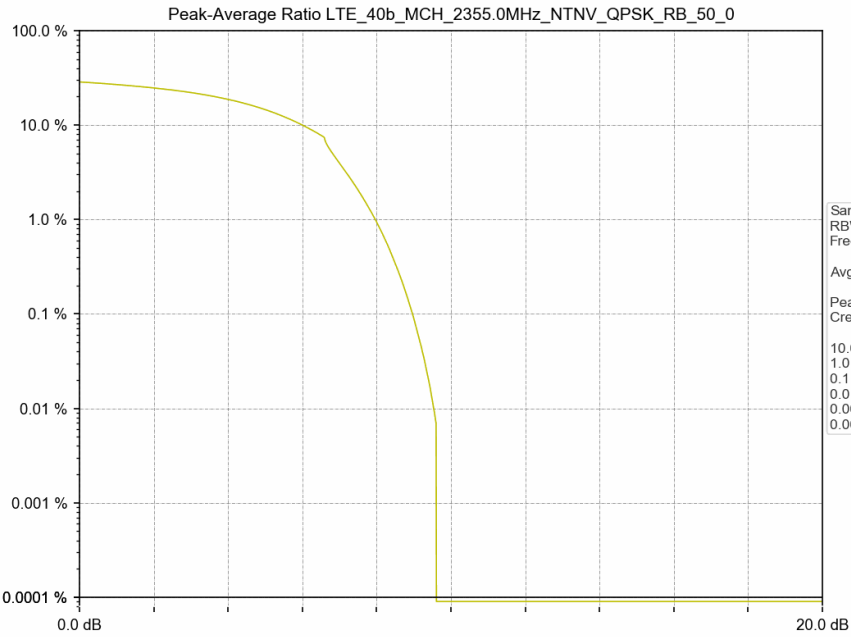

1.2 Test Graph

Test Band: 40b _ 10MHz Bandwidth							
Test Mode	RB Allocation		Test result (dB)			Limit (dB)	Verdict
	Size	Offset	LCH	MCH	HCH		
QPSK	50	0	/	8.97	/	13	PASS
16QAM	50	0	/	8.76	/	13	PASS

1.2 Test Graph