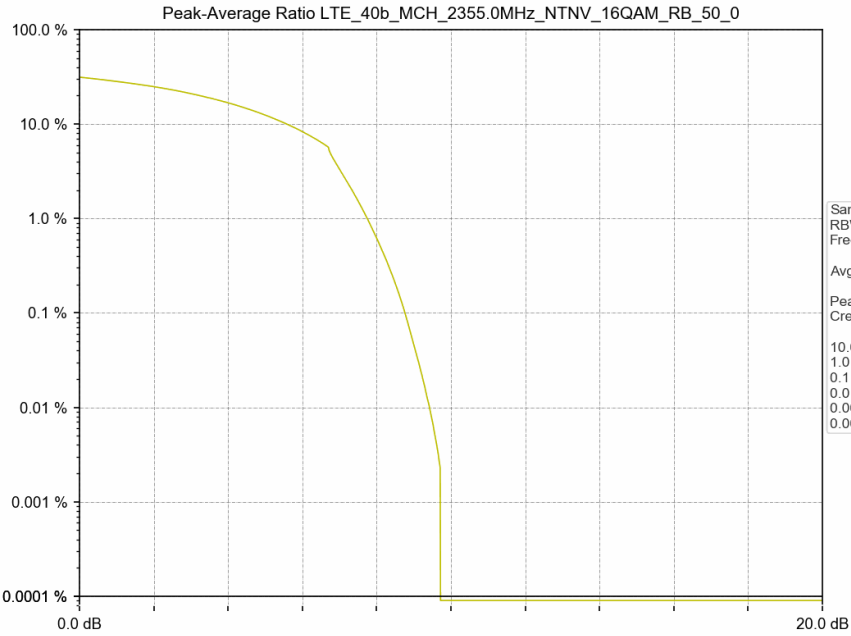

1.2 Test Graph

Test Band: 40b _ 10MHz Bandwidth							
Test Mode	RB Allocation		Test result (dB)			Limit (dB)	Verdict
	Size	Offset	LCH	MCH	HCH		
QPSK	50	0	/	8.97	/	13	PASS
16QAM	50	0	/	8.76	/	13	PASS

1.2 Test Graph