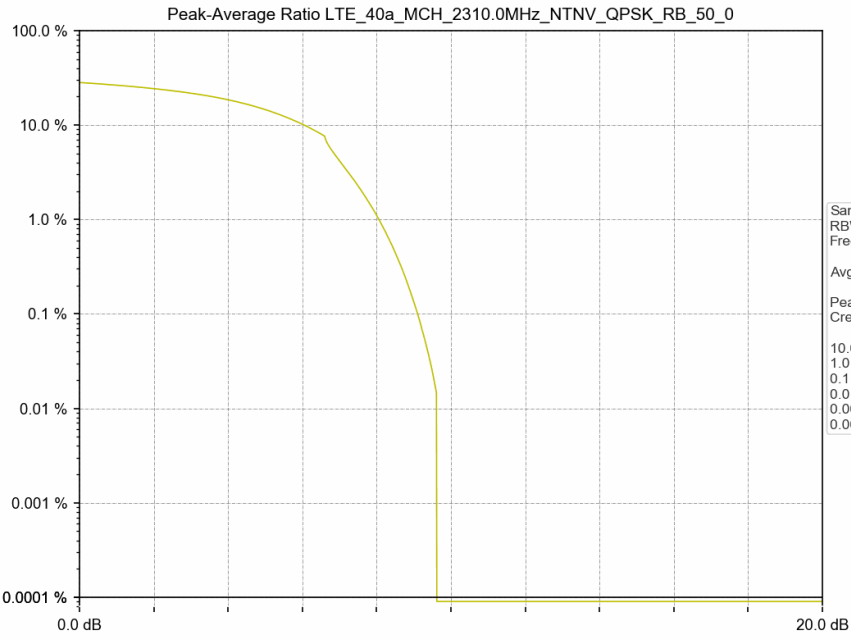

1.2 Test Graph

Test Band: 40a _ 10MHz Bandwidth							
Test Mode	RB Allocation		Test result (dB)			Limit (dB)	Verdict
	Size	Offset	LCH	MCH	HCH		
QPSK	50	0	/	9.10	/	13	PASS
16QAM	50	0	/	8.86	/	13	PASS

1.2 Test Graph