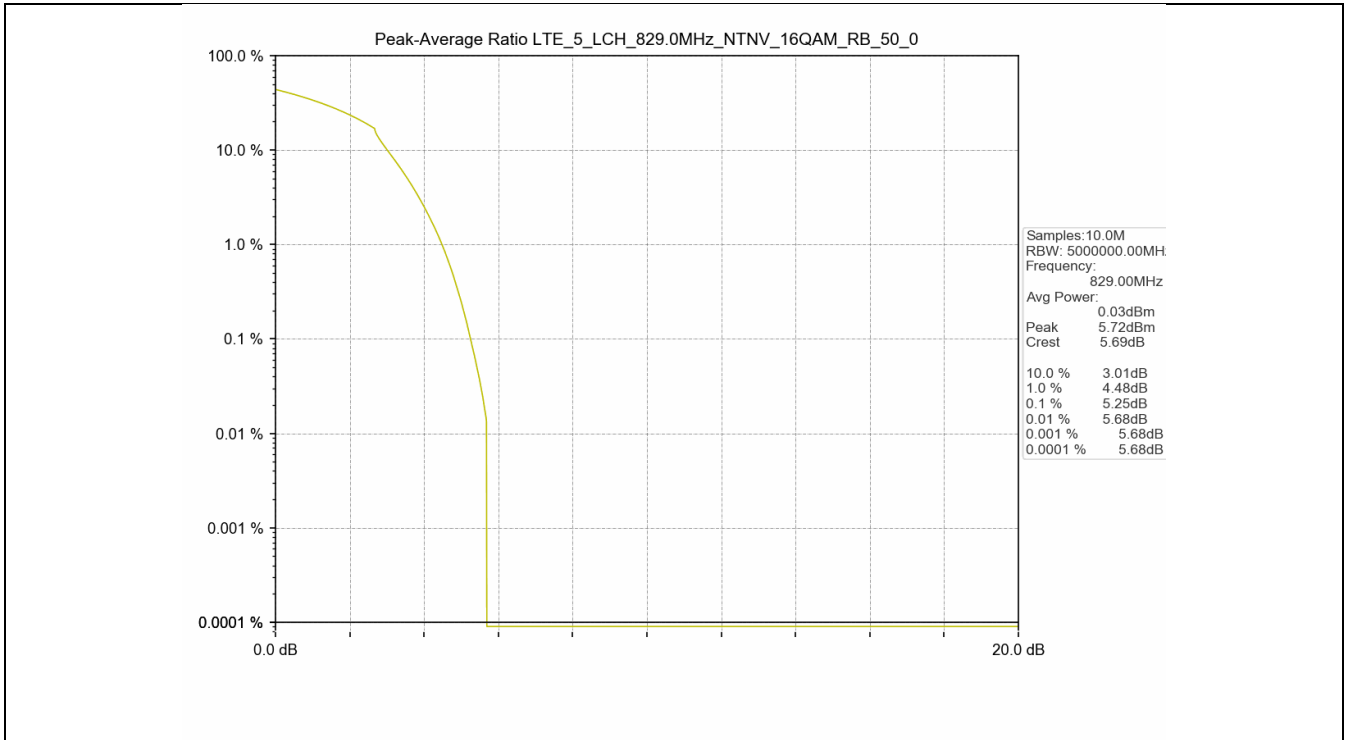

1.2 Test Graph