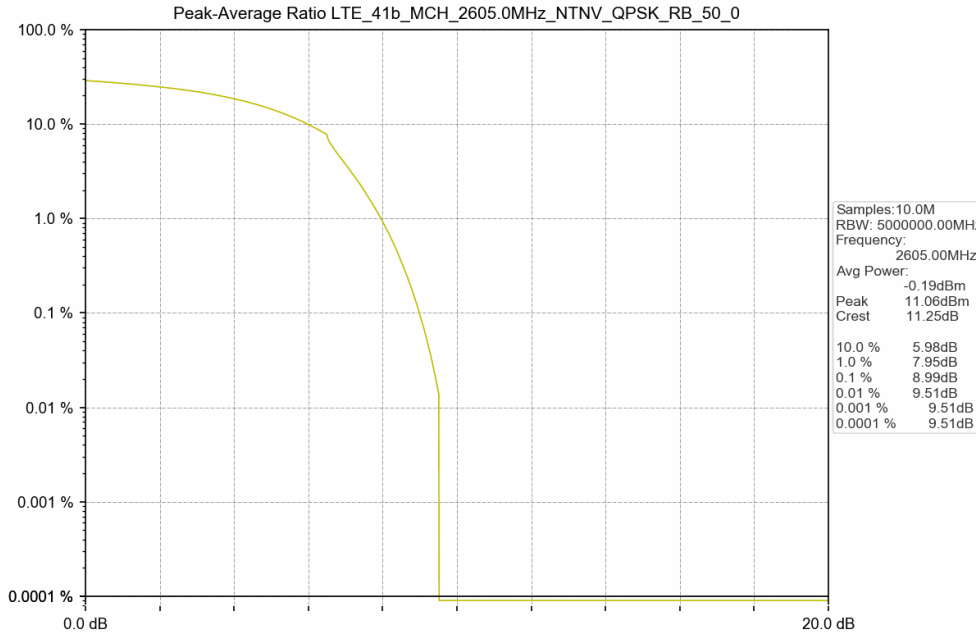

Test Band: 41b _ 15MHz Bandwidth							
Test Mode	RB Allocation		Test result (dB)			Limit (dB)	Verdict
	Size	Offset	LCH	MCH	HCH		
QPSK	75	0	10.04	10.21	10.12	13	PASS
16QAM	75	0	9.80	9.99	9.91	13	PASS