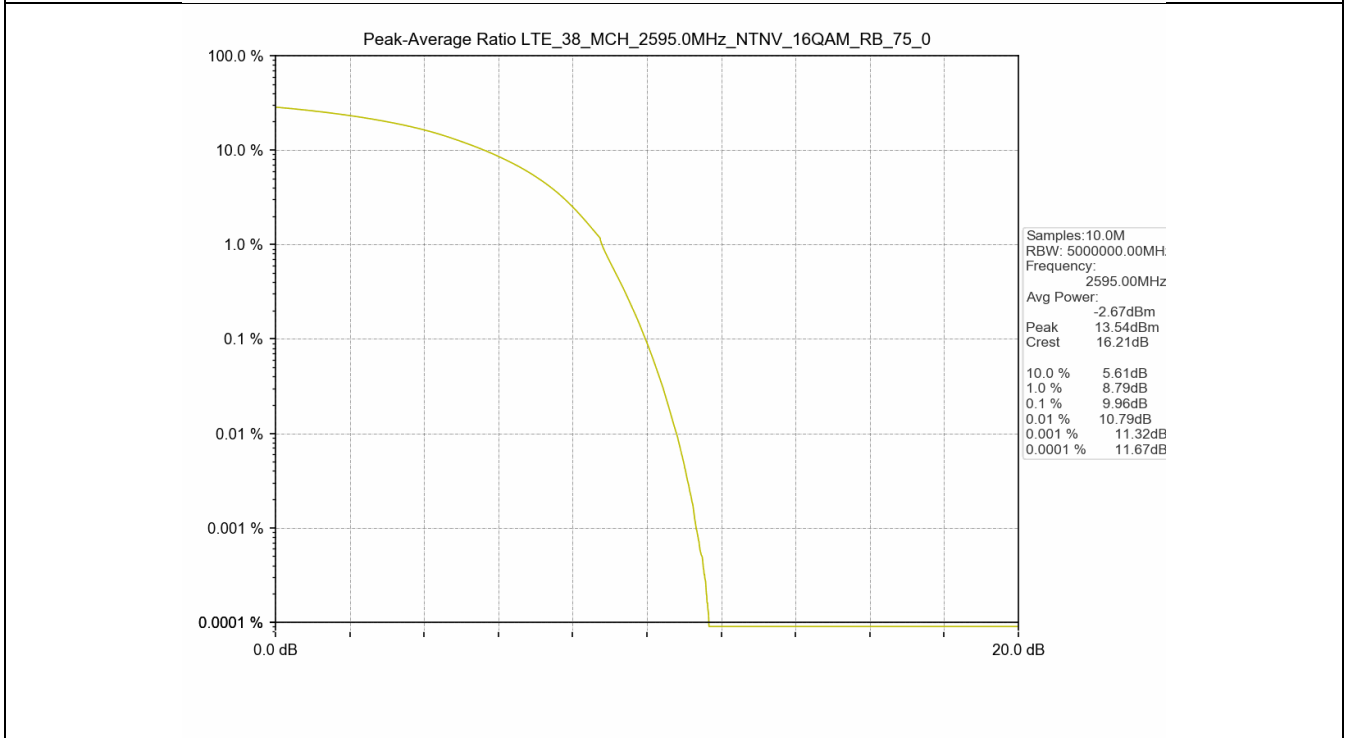

1.2 Test Graph