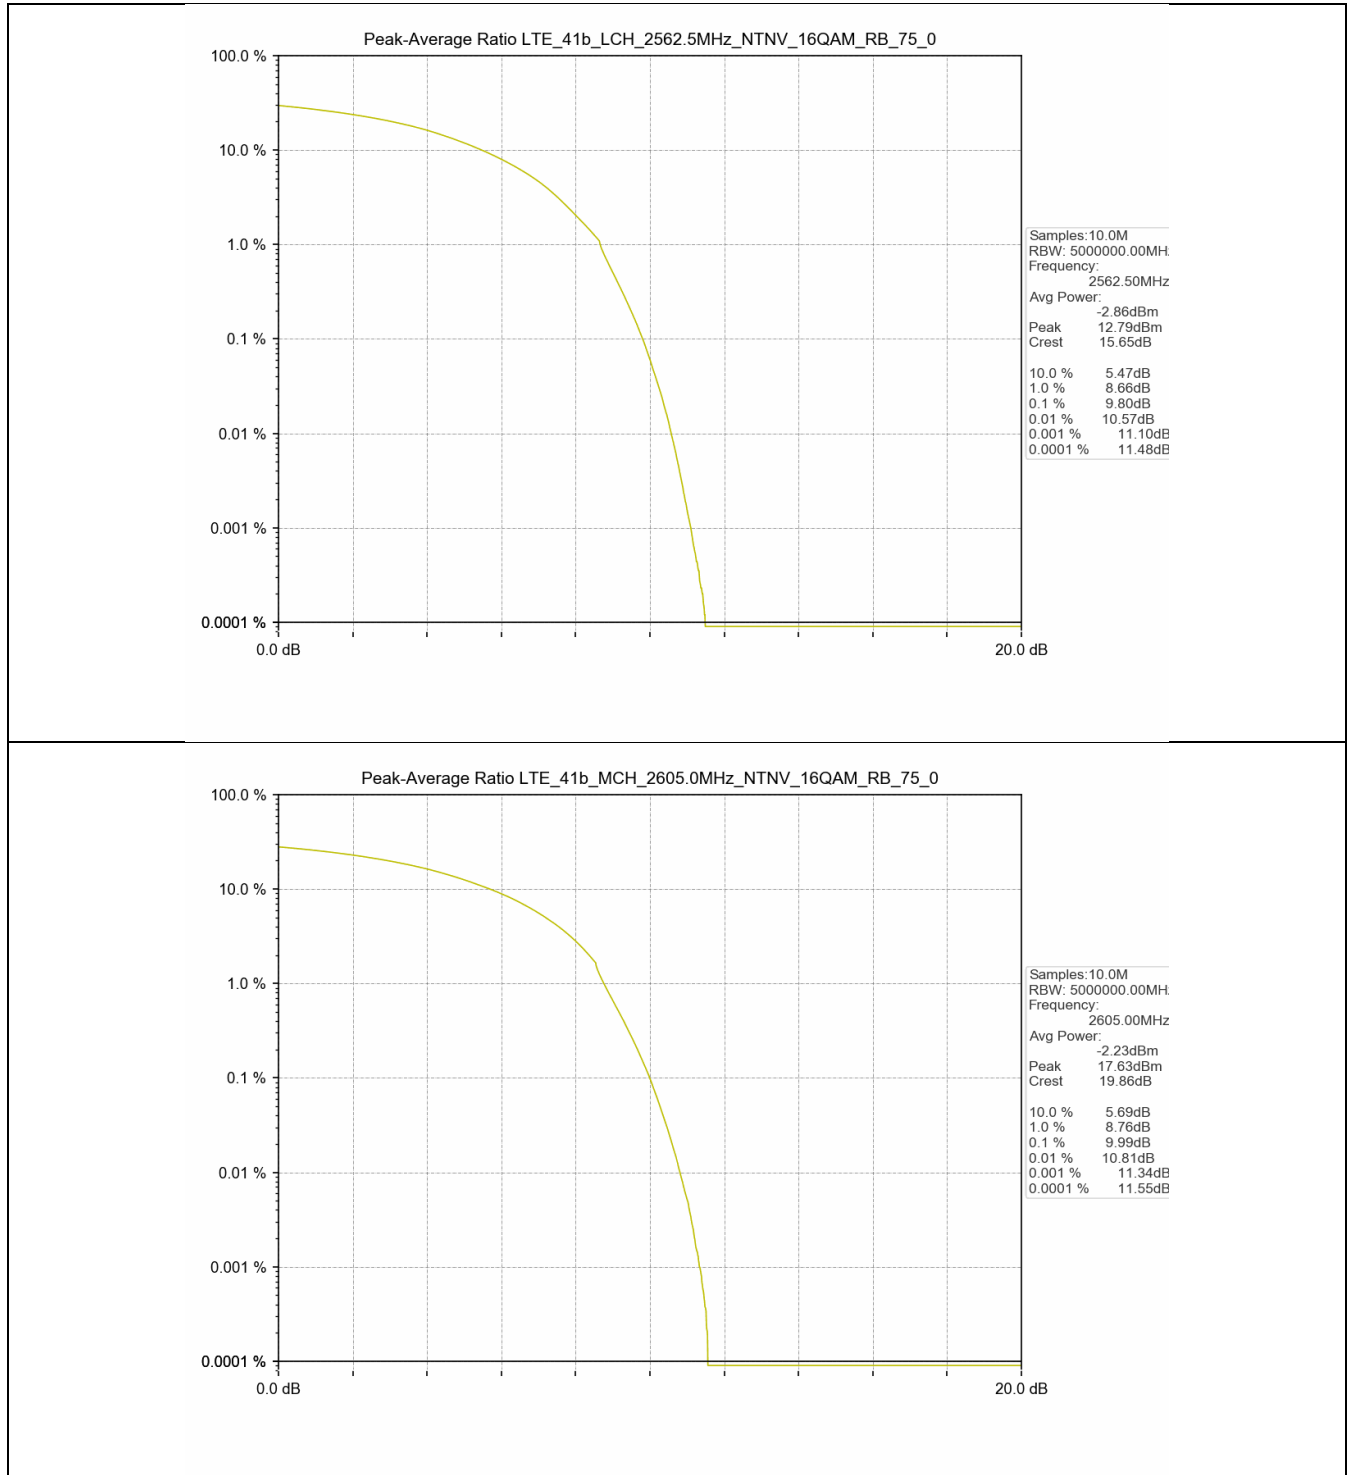

1.2 Test Graph