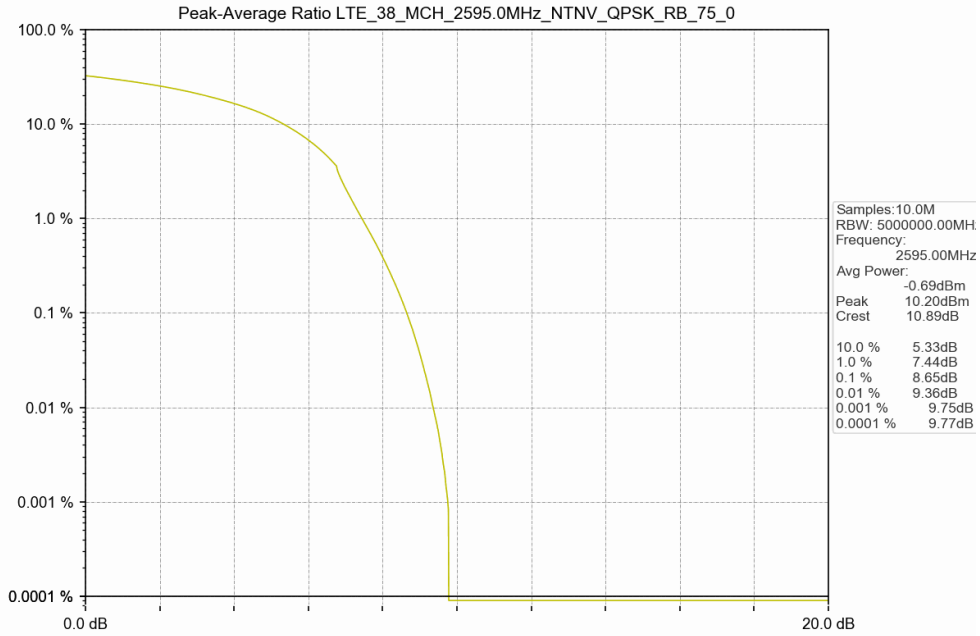

Test Band: 38 _ 20MHz Bandwidth							
Test Mode	RB Allocation		Test result (dB)			Limit (dB)	Verdict
	Size	Offset	LCH	MCH	HCH		
QPSK	100	0	9.91	9.88	10.14	13	PASS
16QAM	100	0	10.74	9.59	9.91	13	PASS