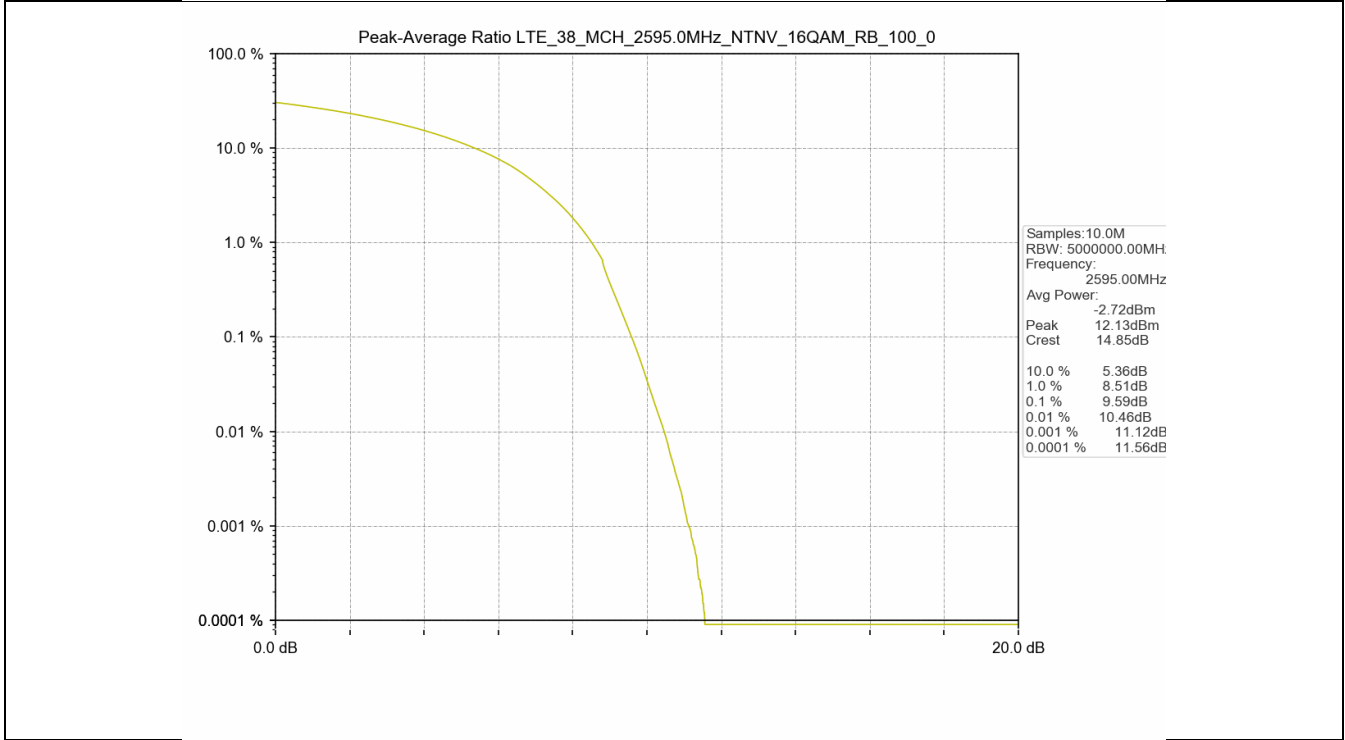

1.2 Test Graph