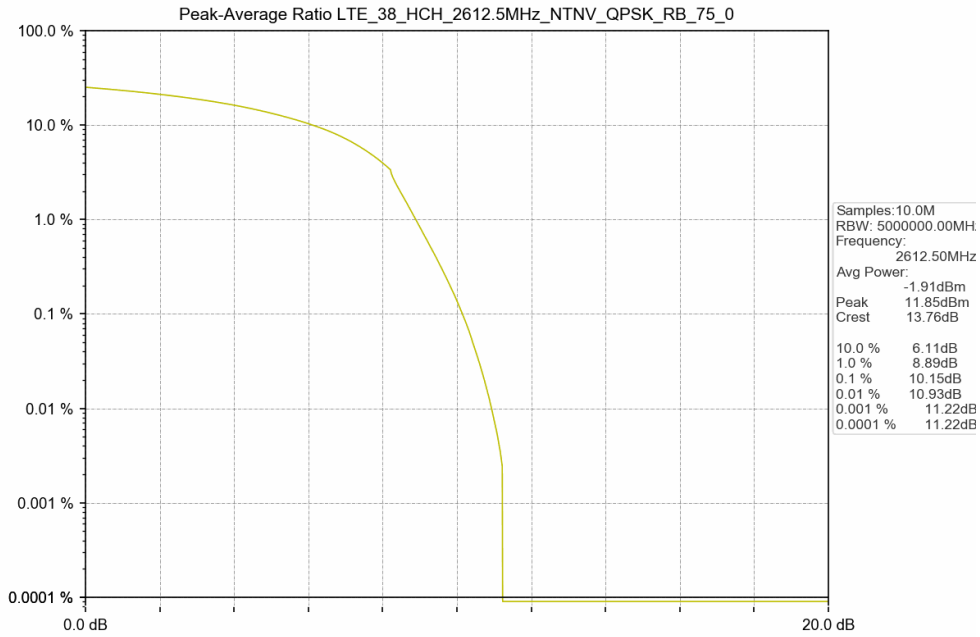

Test Band: 38 _ 20MHz Bandwidth							
Test Mode	RB Allocation		Test result (dB)			Limit (dB)	Verdict
	Size	Offset	LCH	MCH	HCH		
QPSK	100	0	9.91	9.88	10.14	13	PASS
16QAM	100	0	10.74	9.59	9.91	13	PASS