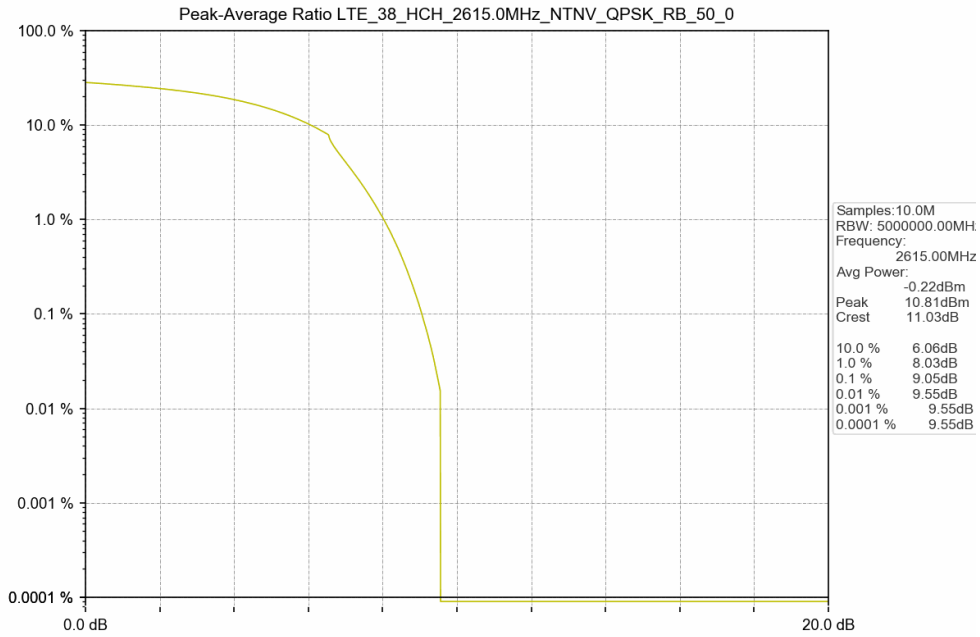

Test Band: 38_ 15MHz Bandwidth							
Test Mode	RB Allocation		Test result (dB)			Limit (dB)	Verdict
	Size	Offset	LCH	MCH	HCH		
QPSK	75	0	10.06	8.65	10.15	13	PASS
16QAM	75	0	9.80	9.96	10.17	13	PASS