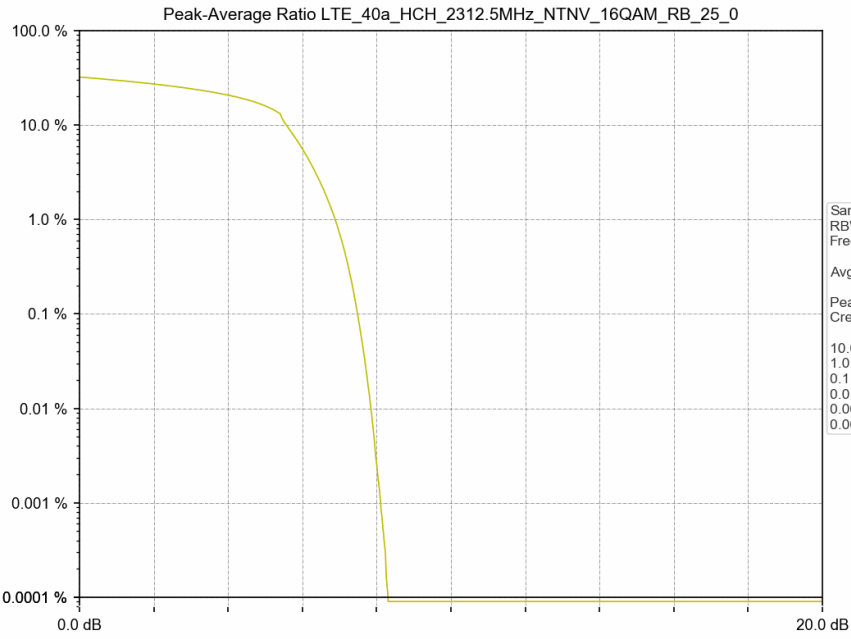

1.2 Test Graph

Band 40a

Test Band: 40a _ 5MHz Bandwidth							
Test Mode	RB Allocation		Test result (dB)			Limit (dB)	Verdict
	Size	Offset	LCH	MCH	HCH		
QPSK	25	0	6.20	6.15	7.15	13	PASS
16QAM	25	0	8.47	7.45	7.49	13	PASS

1.2 Test Graph

Test Band: 40a _ 10MHz Bandwidth							
Test Mode	RB Allocation		Test result (dB)			Limit (dB)	Verdict
	Size	Offset	LCH	MCH	HCH		
QPSK	50	0	/	9.10	/	13	PASS
16QAM	50	0	/	8.86	/	13	PASS

1.2 Test Graph