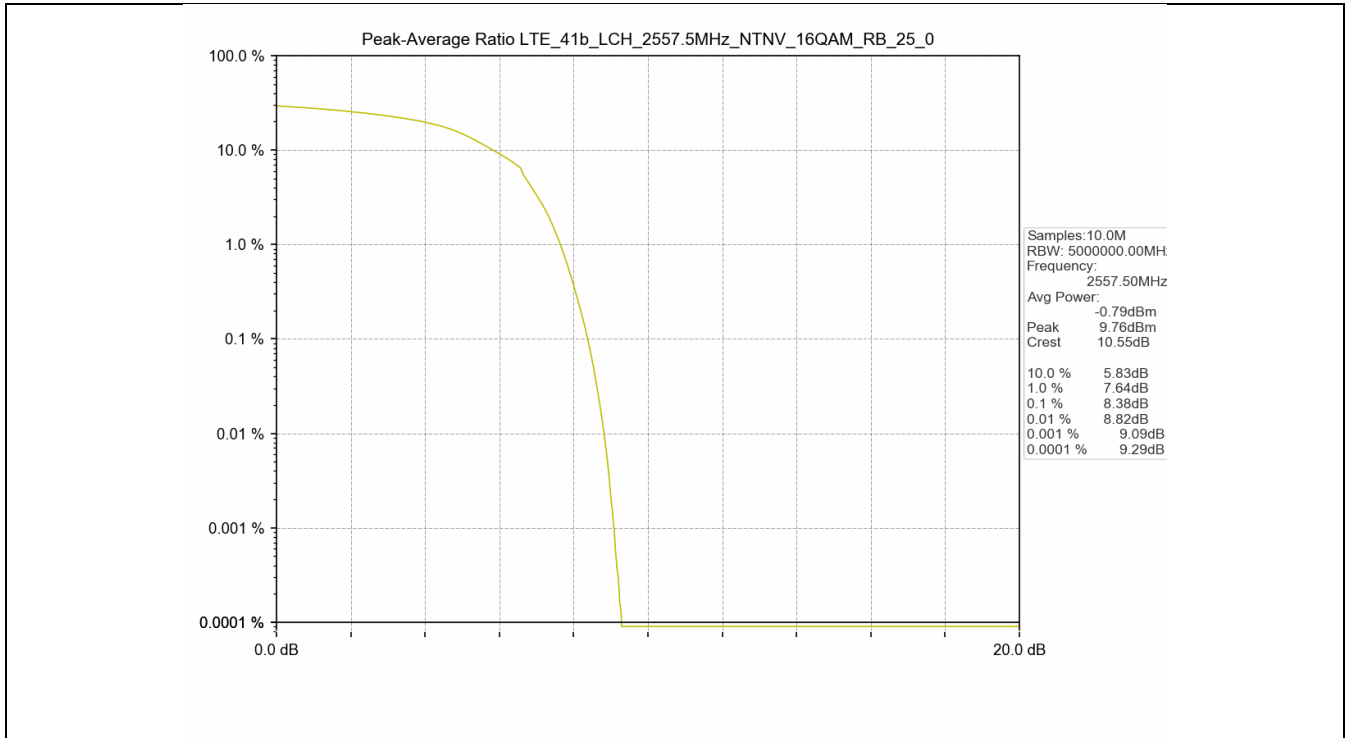

Band 41b

Test Band: 41b _ 5MHz Bandwidth							
Test Mode	RB Allocation		Test result (dB)			Limit (dB)	Verdict
	Size	Offset	LCH	MCH	HCH		
QPSK	25	0	6.28	6.96	7.90	13	PASS
16QAM	25	0	8.38	8.02	7.99	13	PASS

1.2 Test Graph