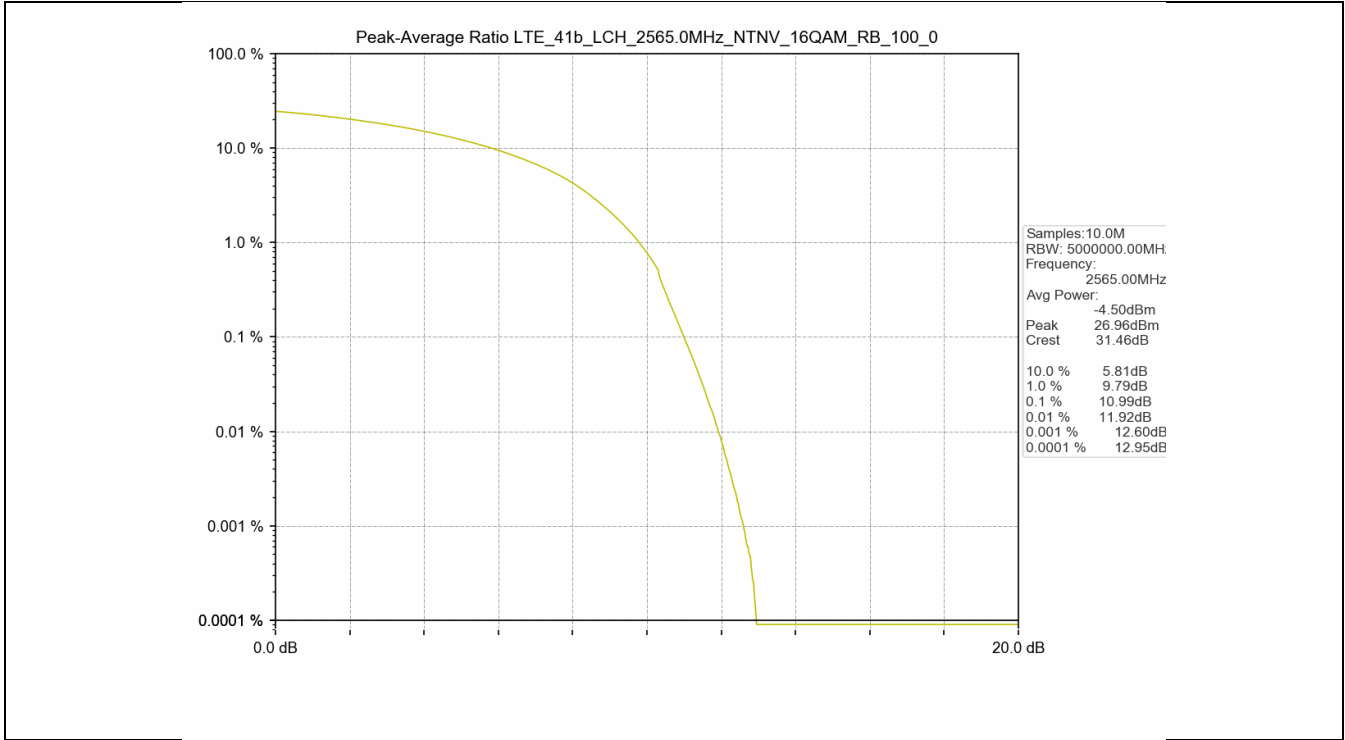

1.2 Test Graph