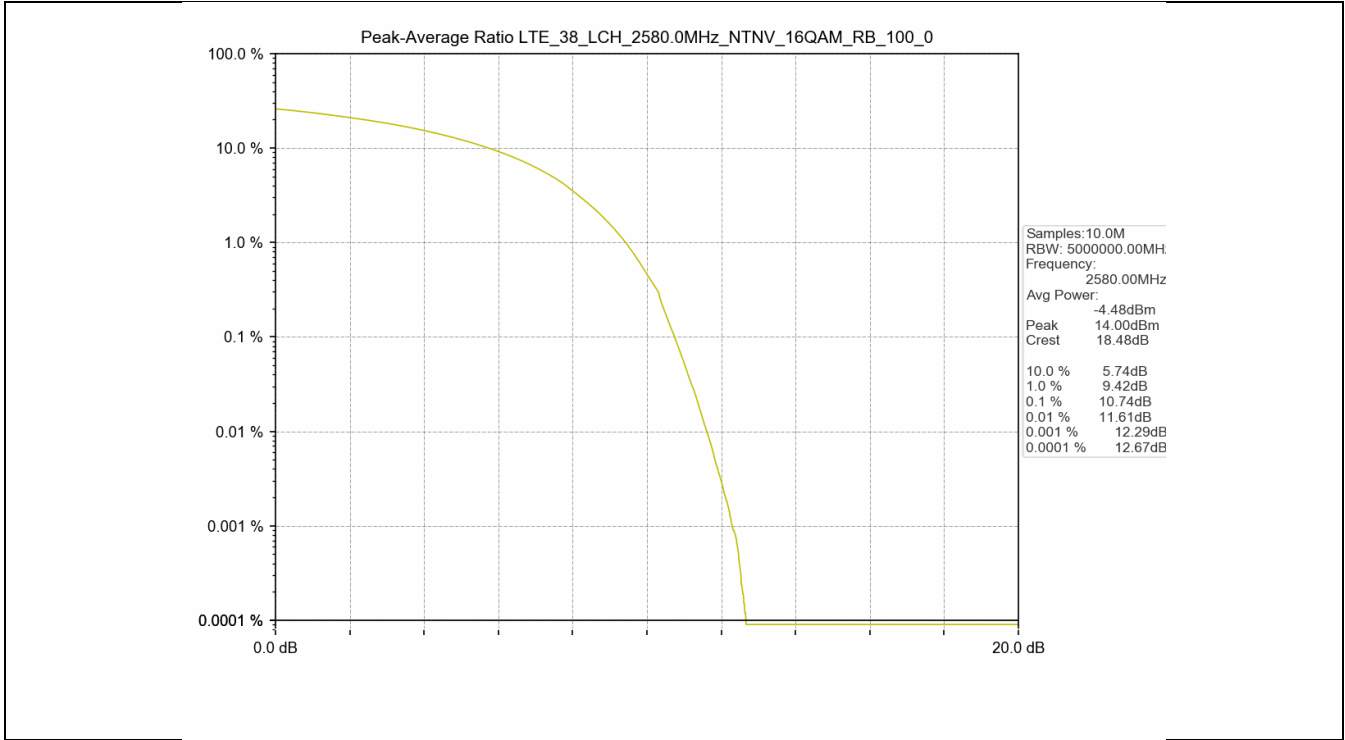

1.2 Test Graph