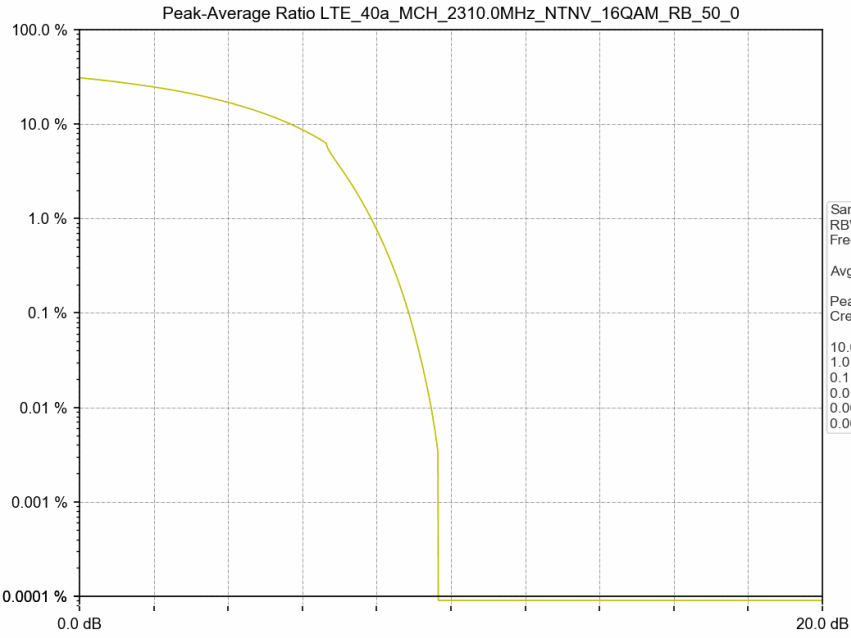

1.2 Test Graph

Test Band: 40a _ 10MHz Bandwidth							
Test Mode	RB Allocation		Test result (dB)			Limit (dB)	Verdict
	Size	Offset	LCH	MCH	HCH		
QPSK	50	0	/	9.10	/	13	PASS
16QAM	50	0	/	8.86	/	13	PASS

1.2 Test Graph