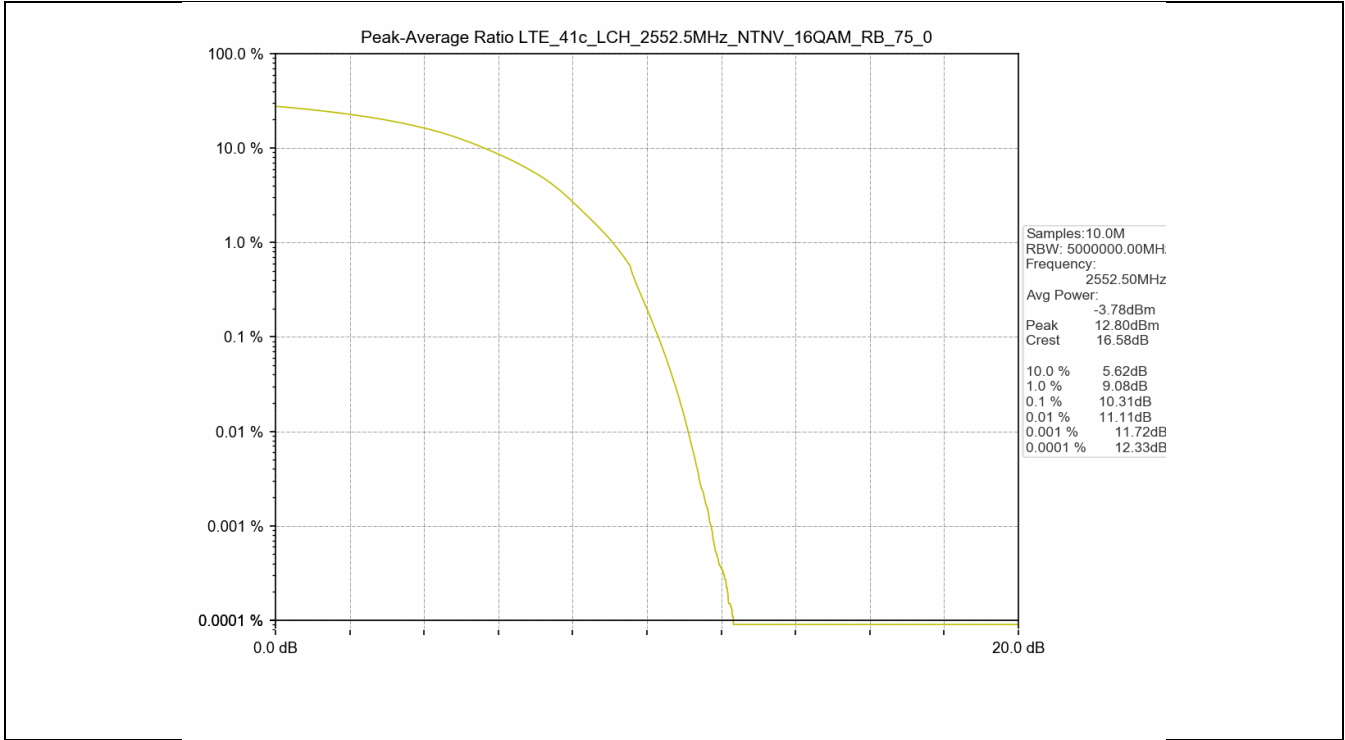

1.2 Test Graph