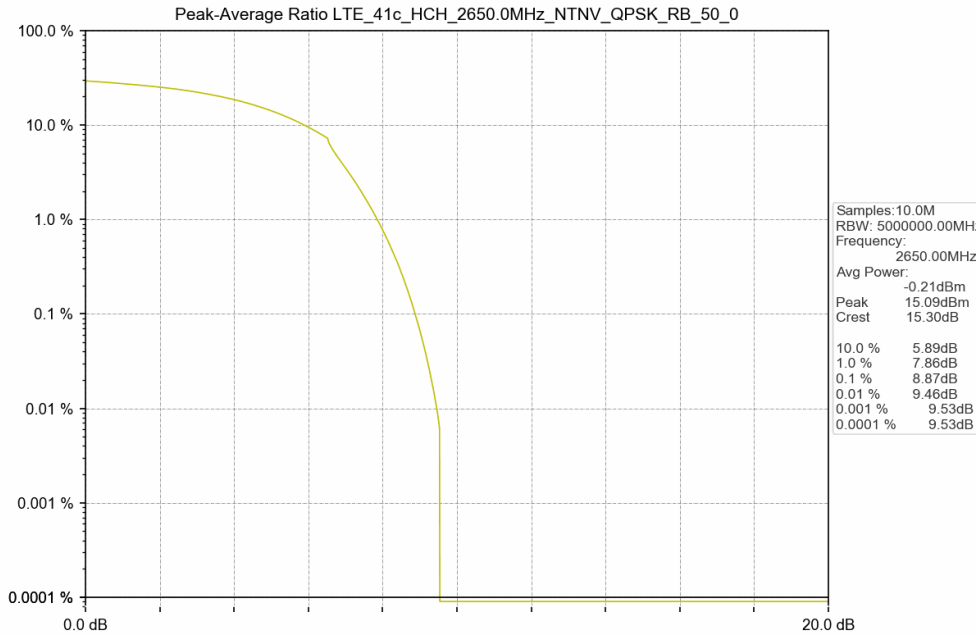

Test Band: 41c_15MHz Bandwidth							
Test Mode	RB Allocation		Test result (dB)			Limit (dB)	Verdict
	Size	Offset	LCH	MCH	HCH		
QPSK	75	0	9.86	10.07	10.22	13	PASS
16QAM	75	0	10.31	9.91	9.91	13	PASS