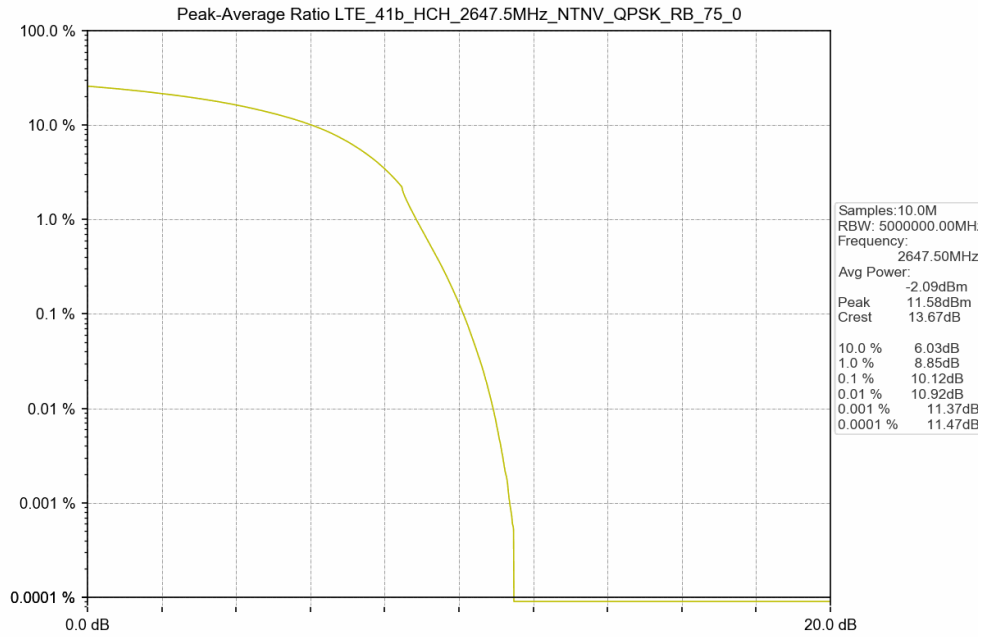

Test Band: 41b _ 20MHz Bandwidth							
Test Mode	RB Allocation		Test result (dB)			Limit (dB)	Verdict
	Size	Offset	LCH	MCH	HCH		
QPSK	100	0	9.85	9.98	9.81	13	PASS
16QAM	100	0	10.99	9.81	10.81	13	PASS