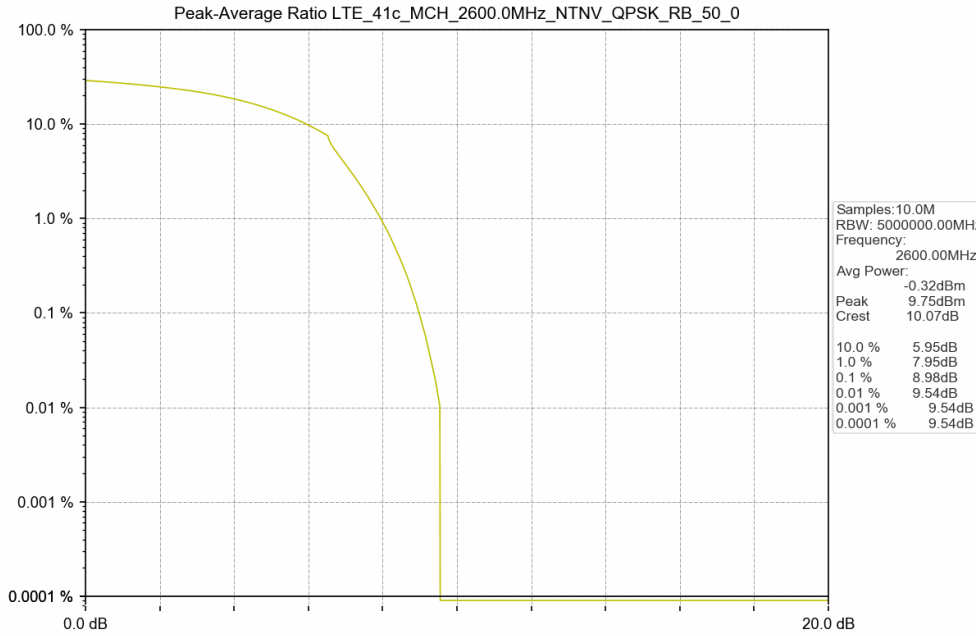

Test Band: 41c_15MHz Bandwidth							
Test Mode	RB Allocation		Test result (dB)			Limit (dB)	Verdict
	Size	Offset	LCH	MCH	HCH		
QPSK	75	0	9.86	10.07	10.22	13	PASS
16QAM	75	0	10.31	9.91	9.91	13	PASS