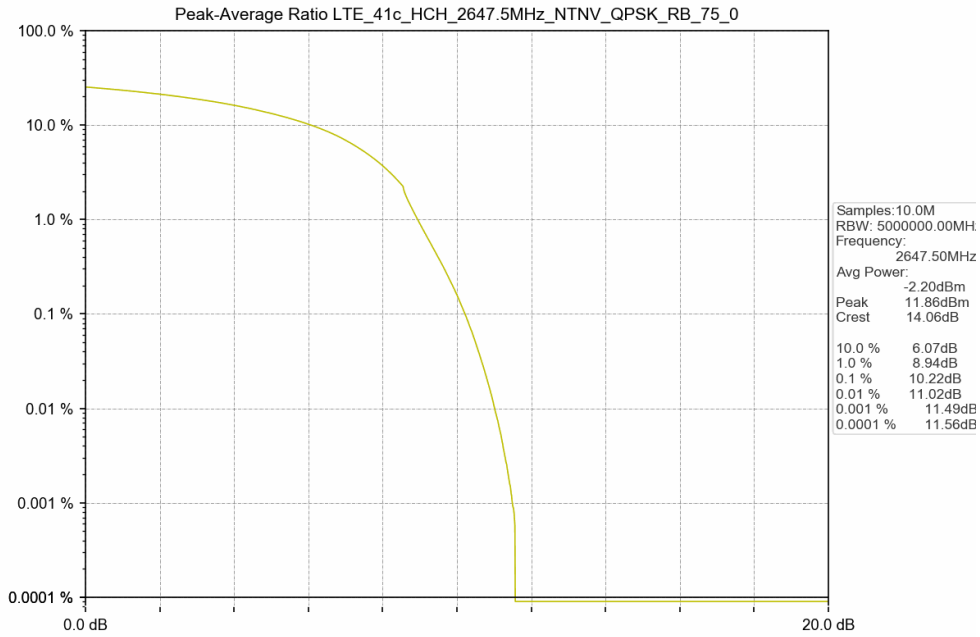

Test Band: 41c _ 20MHz Bandwidth							
Test Mode	RB Allocation		Test result (dB)			Limit (dB)	Verdict
	Size	Offset	LCH	MCH	HCH		
QPSK	100	0	9.69	9.97	9.83	13	PASS
16QAM	100	0	10.84	9.64	9.50	13	PASS