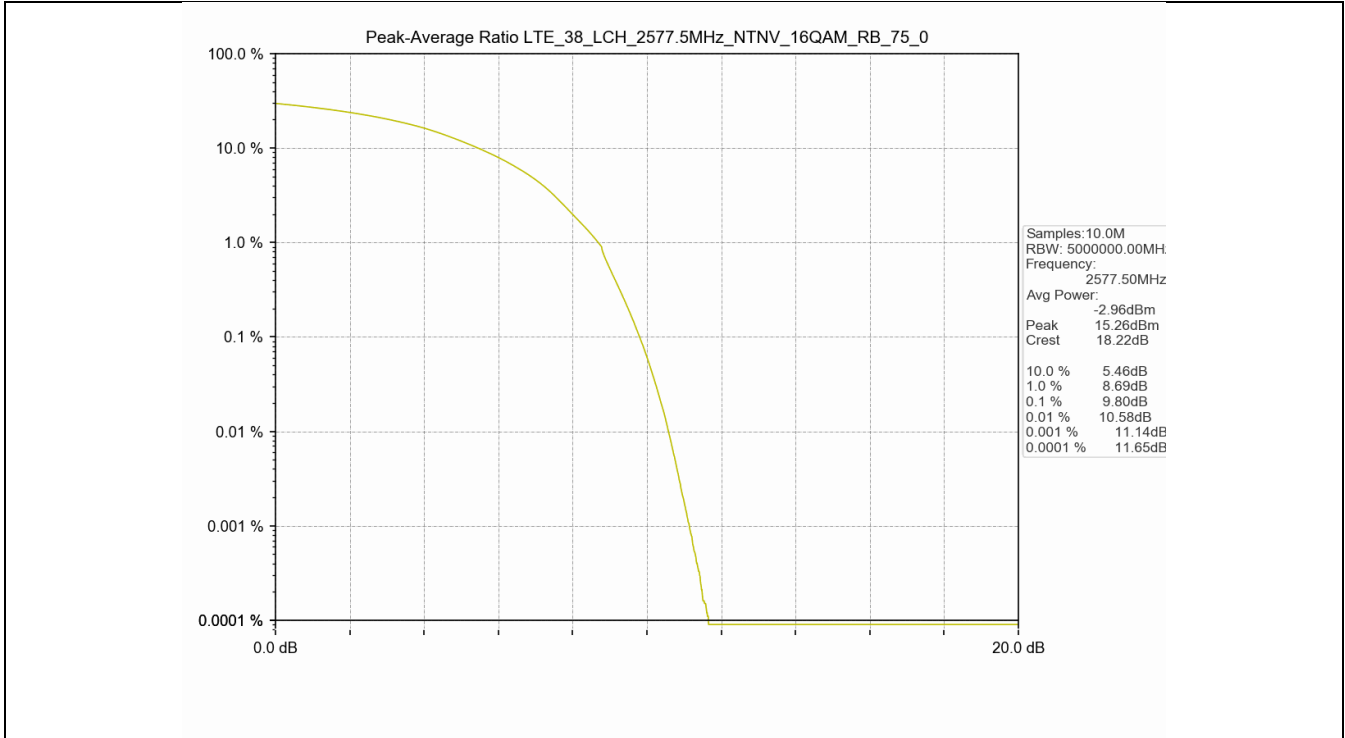

1.2 Test Graph