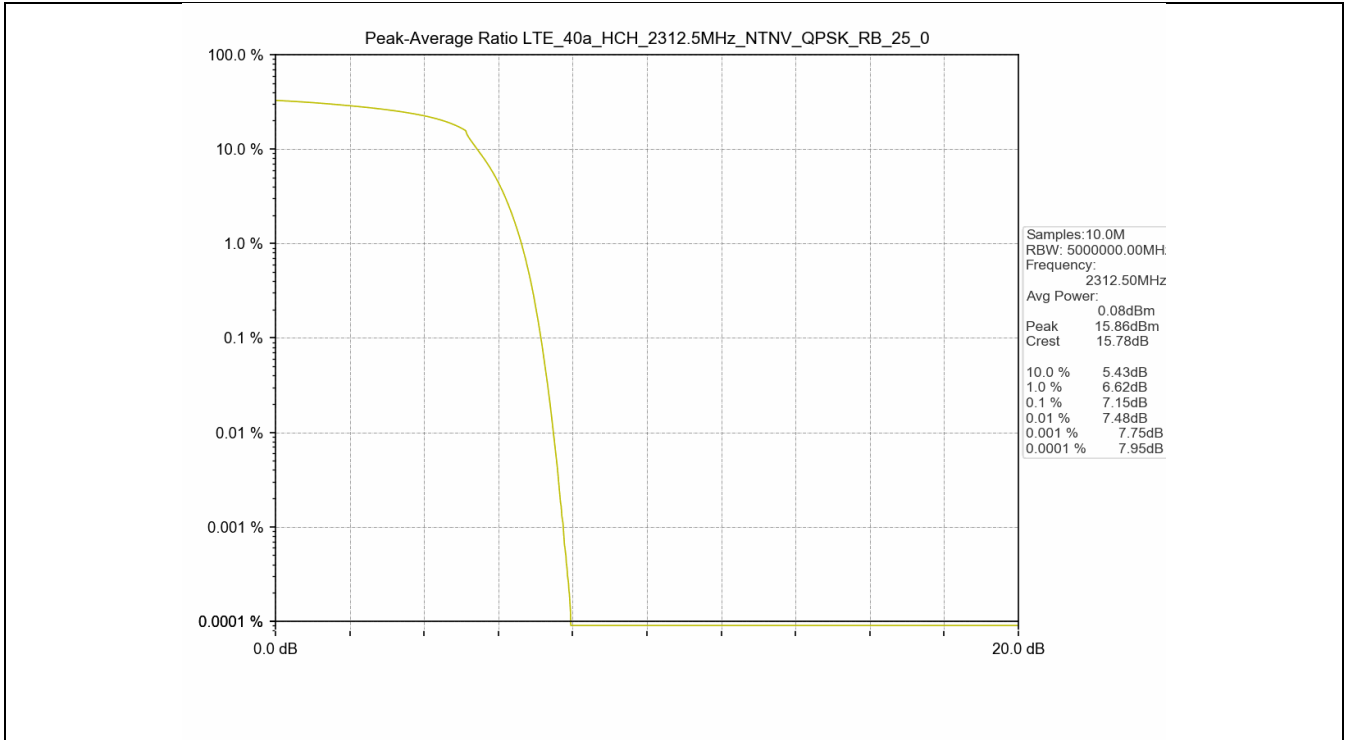

Test Band: 40a _ 10MHz Bandwidth							
Test Mode	RB Allocation		Test result (dB)			Limit (dB)	Verdict
	Size	Offset	LCH	MCH	HCH		
QPSK	50	0	/	9.10	/	13	PASS
16QAM	50	0	/	8.86	/	13	PASS

1.2 Test Graph