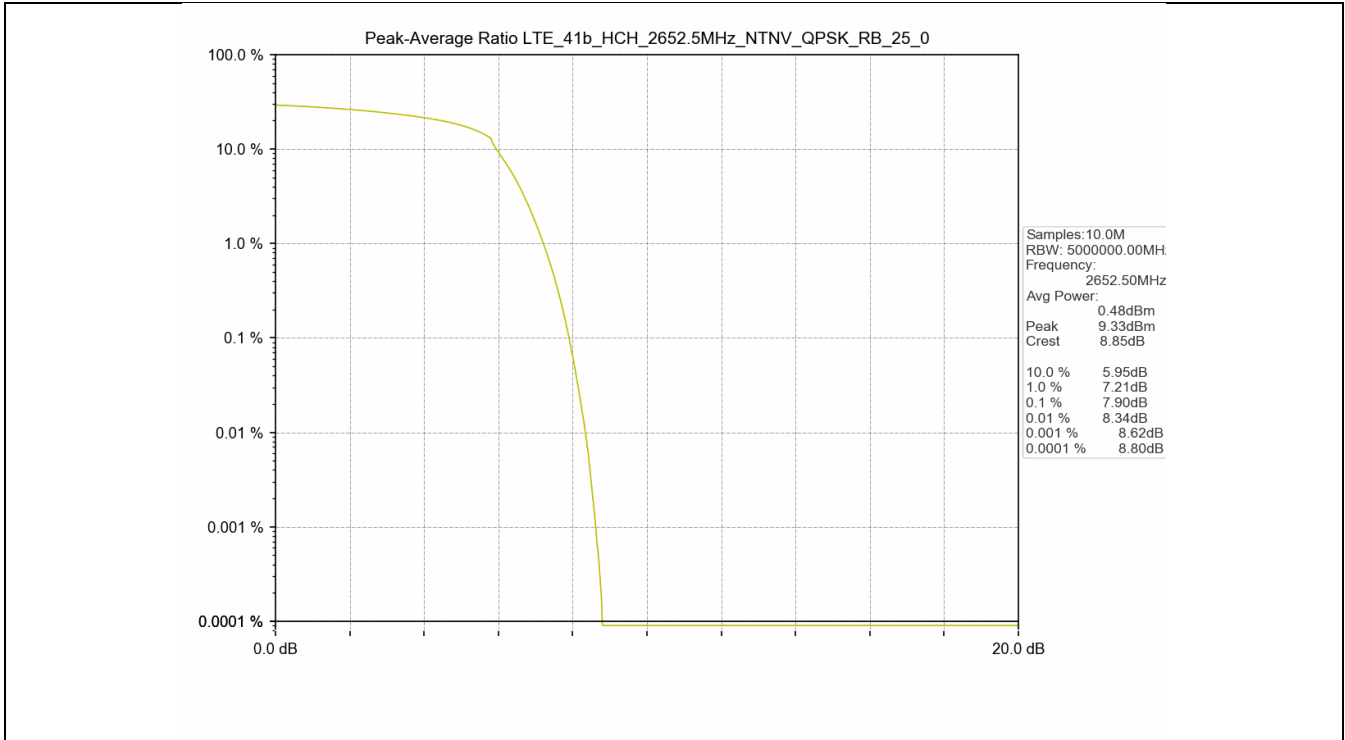

Test Band: 41b _ 10MHz Bandwidth							
Test Mode	RB Allocation		Test result (dB)			Limit (dB)	Verdict
	Size	Offset	LCH	MCH	HCH		
QPSK	50	0	8.71	8.99	8.90	13	PASS
16QAM	50	0	10.21	10.22	8.67	13	PASS

1.2 Test Graph