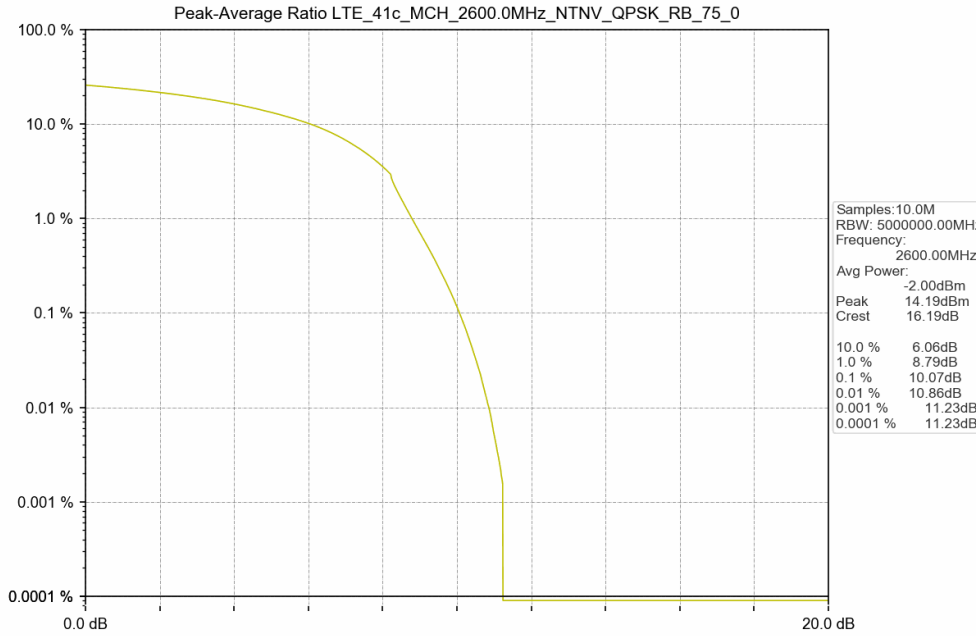

Test Band: 41c _ 20MHz Bandwidth							
Test Mode	RB Allocation		Test result (dB)			Limit (dB)	Verdict
	Size	Offset	LCH	MCH	HCH		
QPSK	100	0	9.69	9.97	9.83	13	PASS
16QAM	100	0	10.84	9.64	9.50	13	PASS