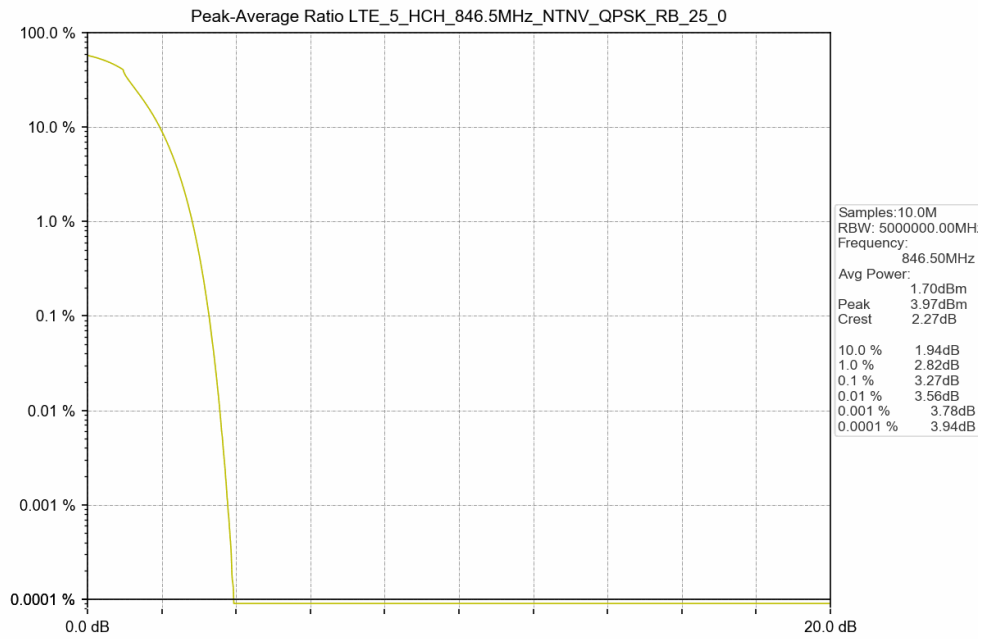

Test Band: 5 _ 10MHz Bandwidth							
Test Mode	RB Allocation		Test result (dB)			Limit (dB)	Verdict
	Size	Offset	LCH	MCH	HCH		
QPSK	50	0	5.17	5.19	5.28	13	PASS
16QAM	50	0	5.25	5.25	5.39	13	PASS