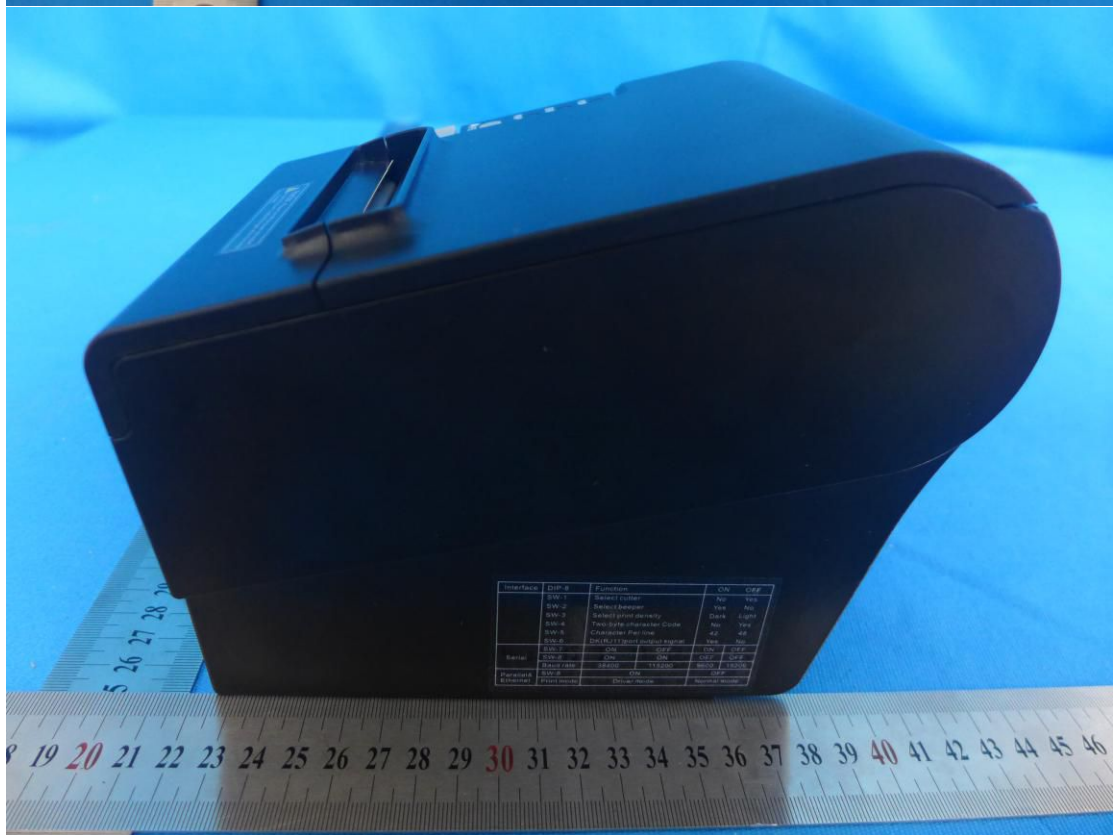

RT Thermal Receipt Printer
RONGTA

Model: RP80-US
Print Speed: 250mm/Sec
Paper Width: 80mm
Interface: USB+Serial
Power Input: DC24V --- 2.5A
Command Support: ESC/POS
S/No.:
A80006006A0002

XIAMEN RONGTA TECHNOLOGY CO., LTD. CE