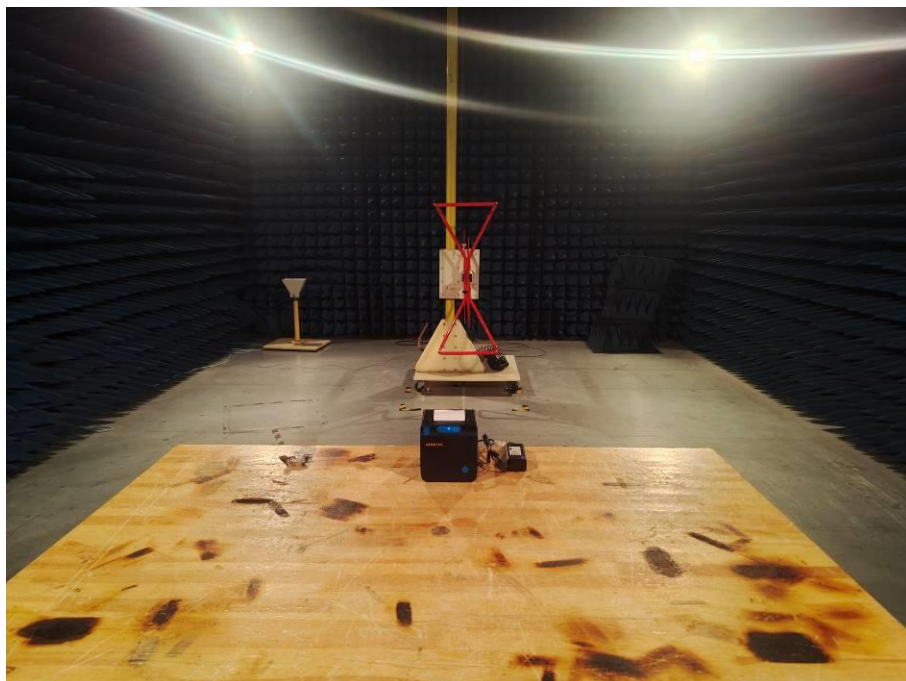

CE TEST SETUP

RE TEST SETUP

Model No.: RP328

RE TEST SETUP