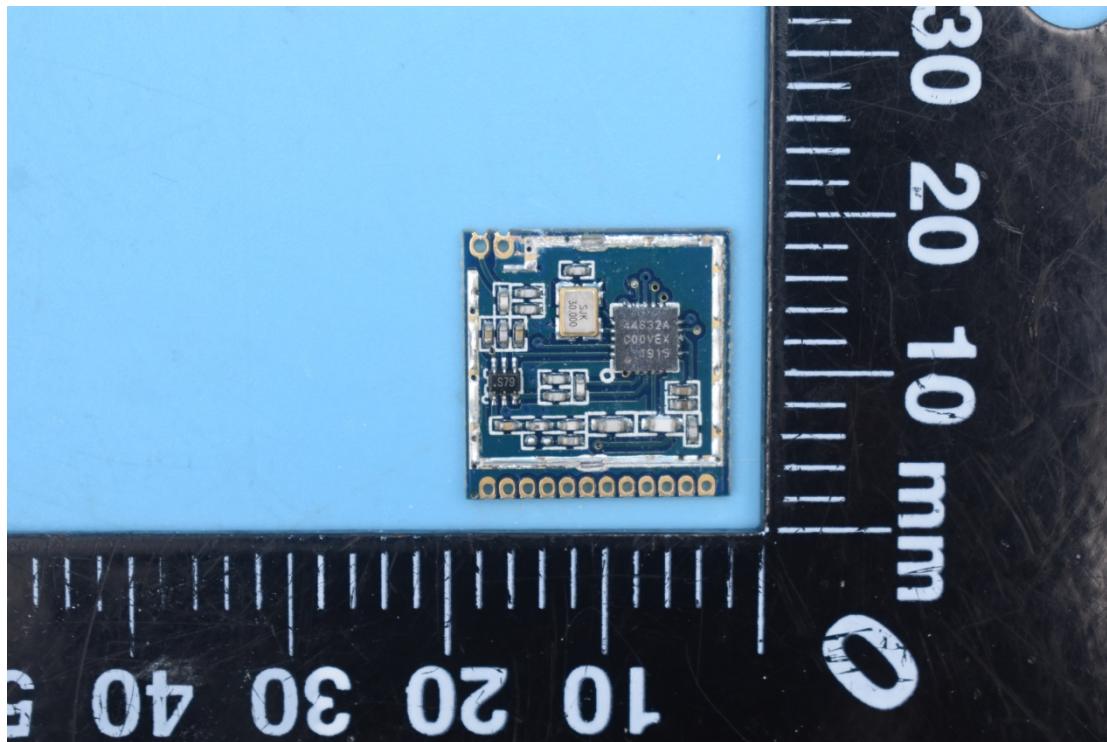

FCC ID:2AD66-RF4463PRO-FCC

Internal Photos

1. EUT uncover view

2. Antenna view