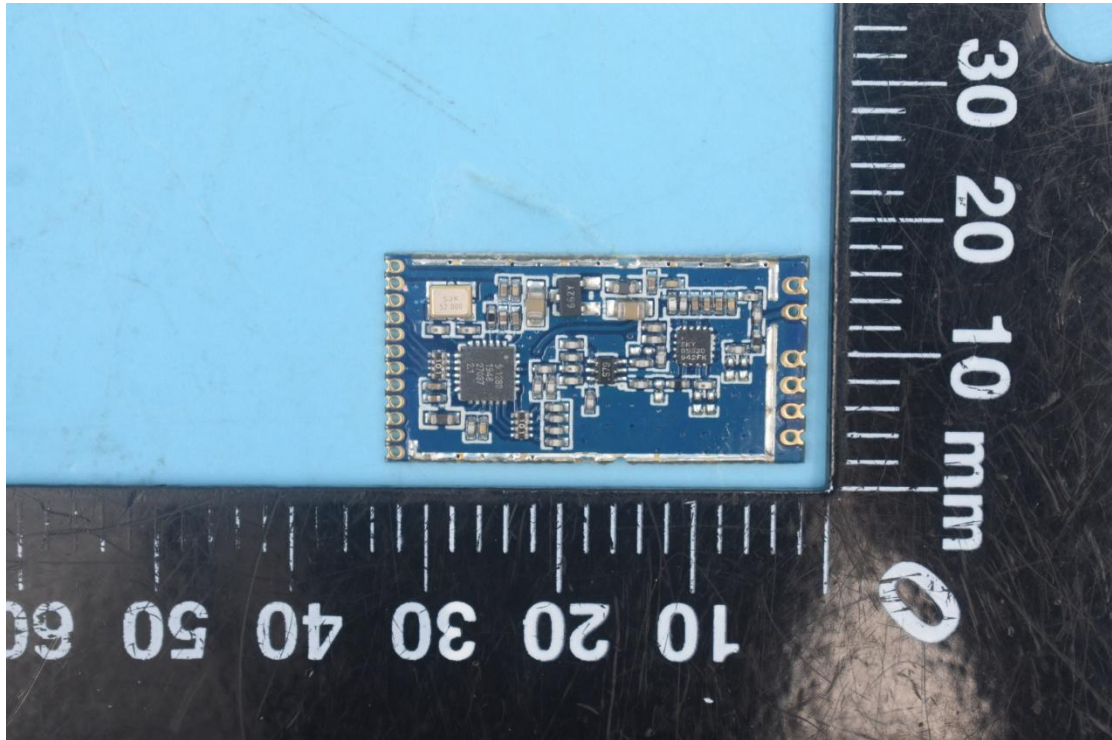

FCC ID:2AD66-LORA128XF27

Internal Photos

1. EUT uncover view

2. Antenna view