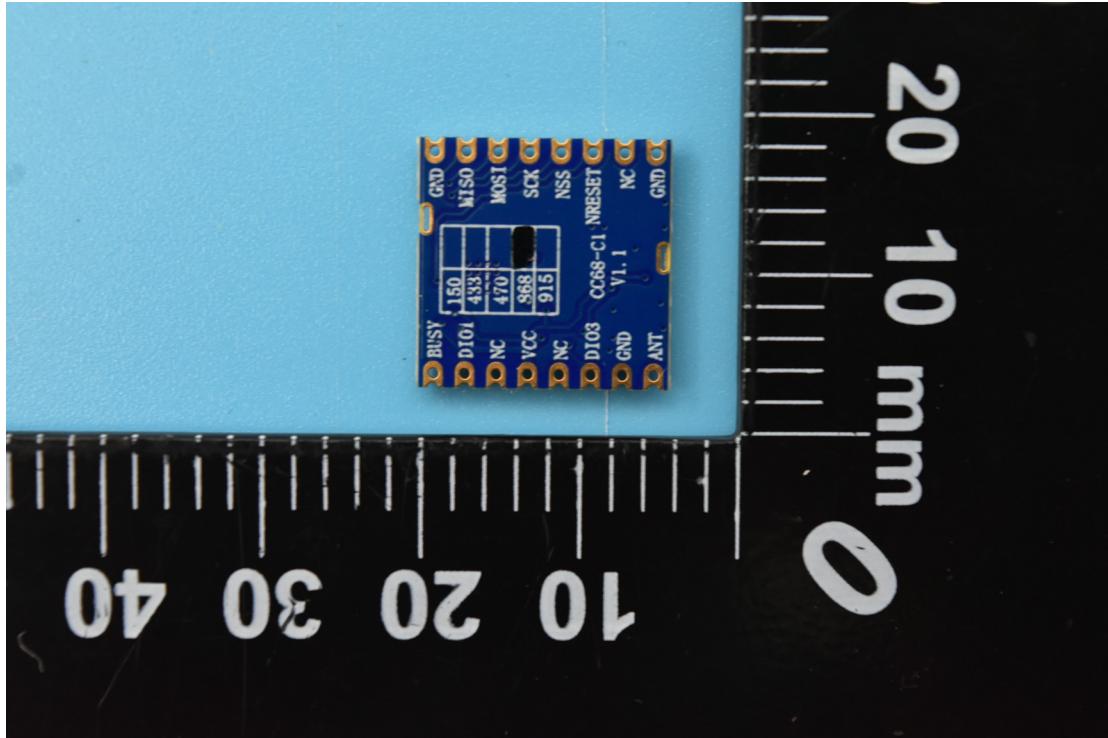

FCC ID: 2AD66-CC68-C1

## Internal Photos

1. EUT uncover view

## 2. Antenna view