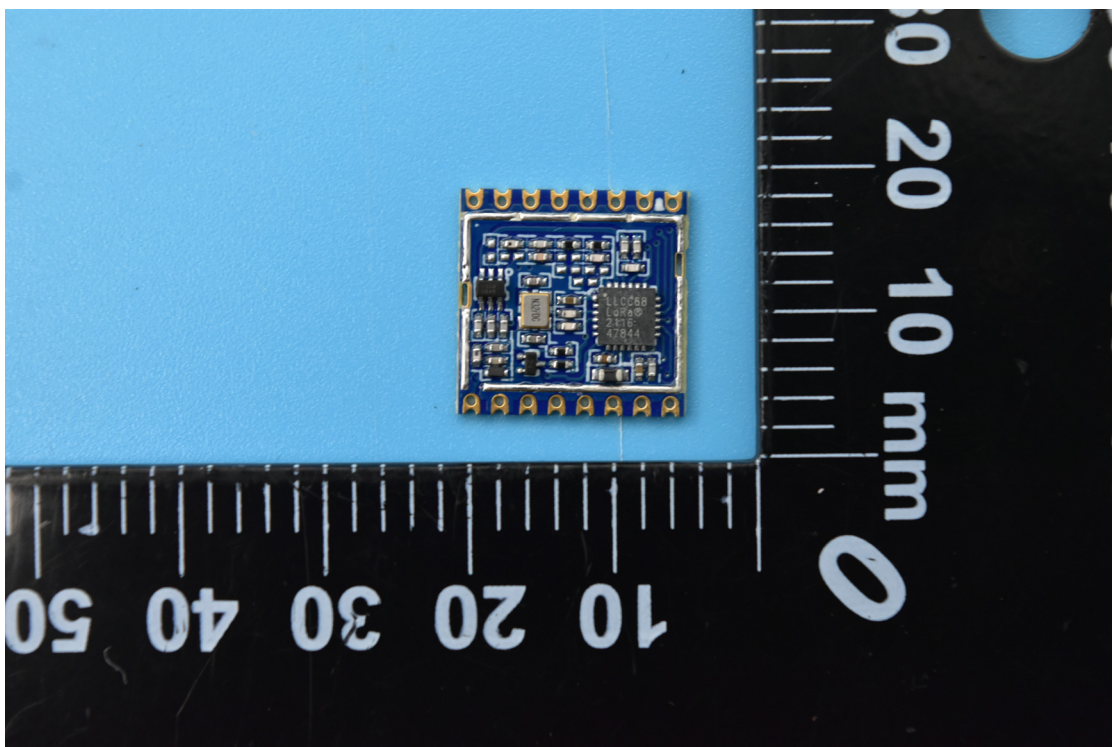

FCC ID: 2AD66-CC68-C1

## Internal Photos

1. EUT uncover view

## 2. Antenna view