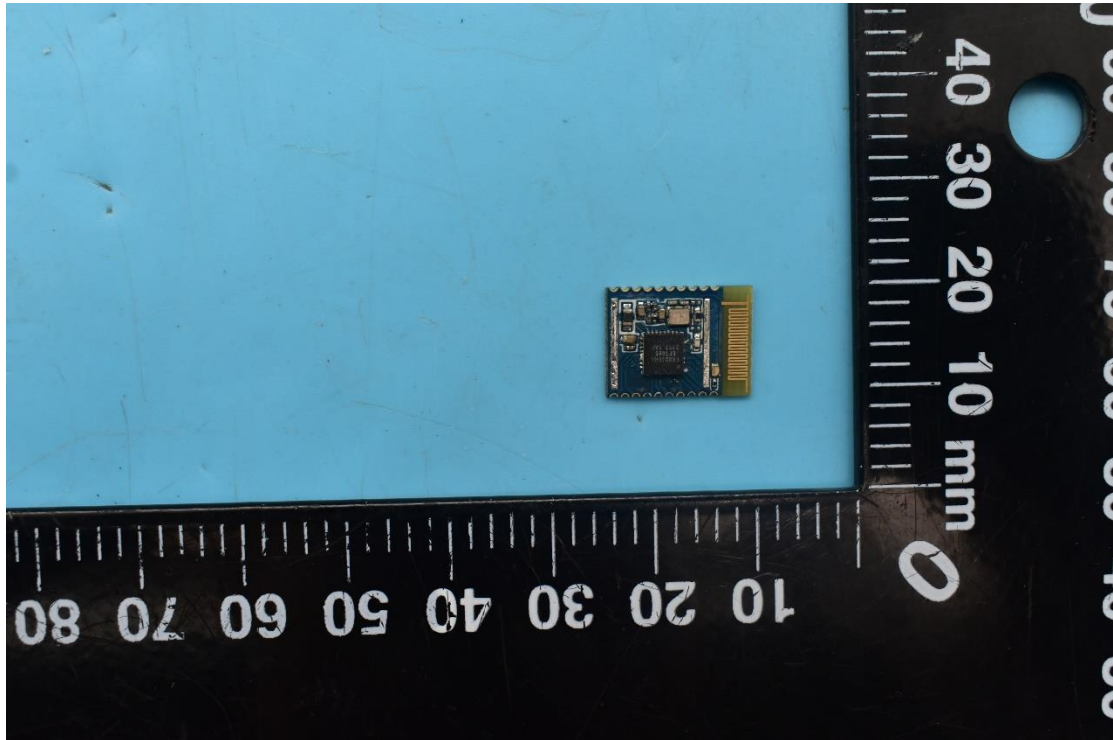

FCC ID:2AD66-BLE5101

Internal Photos

1. EUT uncover view

2. Antenna view