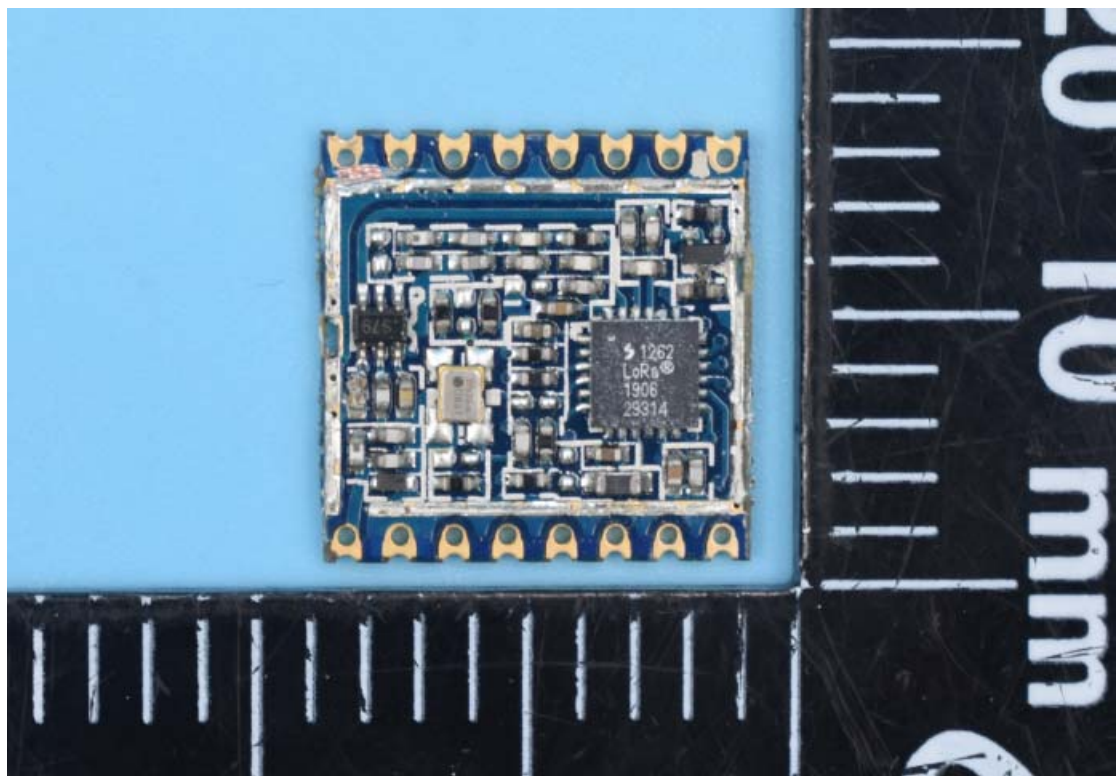

FCC ID:2AD66-1262

Internal Photos

# Antenna view