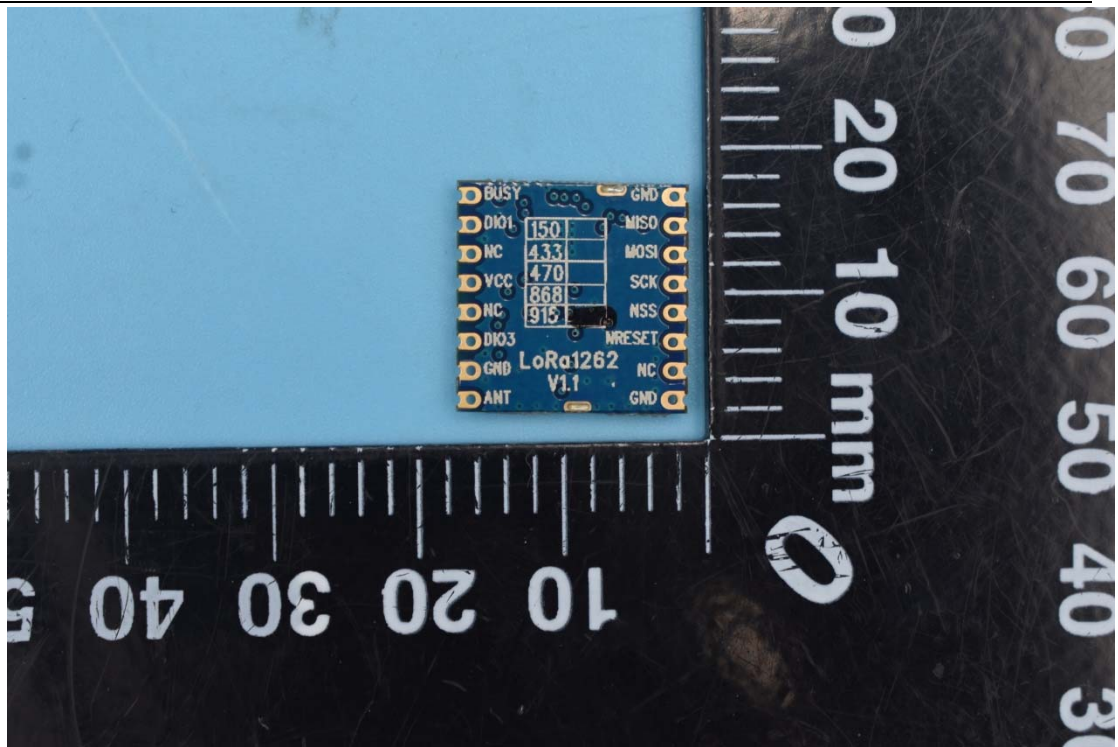

FCC ID:2AD66-1262

Internal Photos

# Antenna view