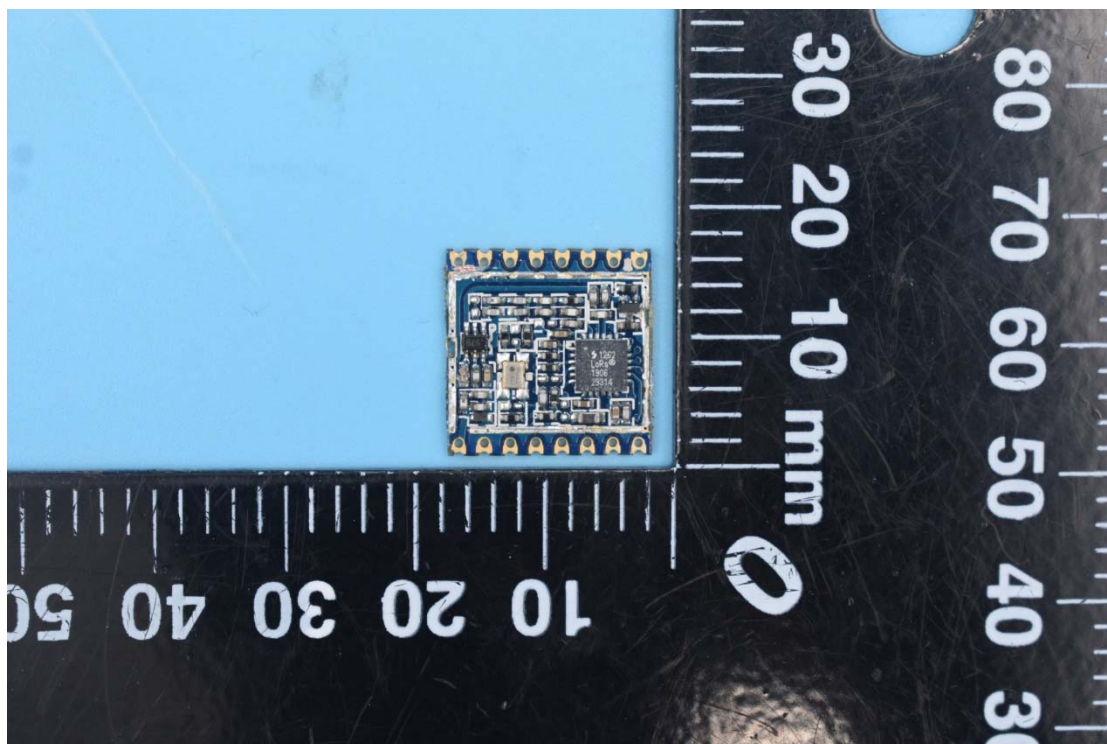

FCC ID:2AD66-1262

Internal Photos

# Antenna view