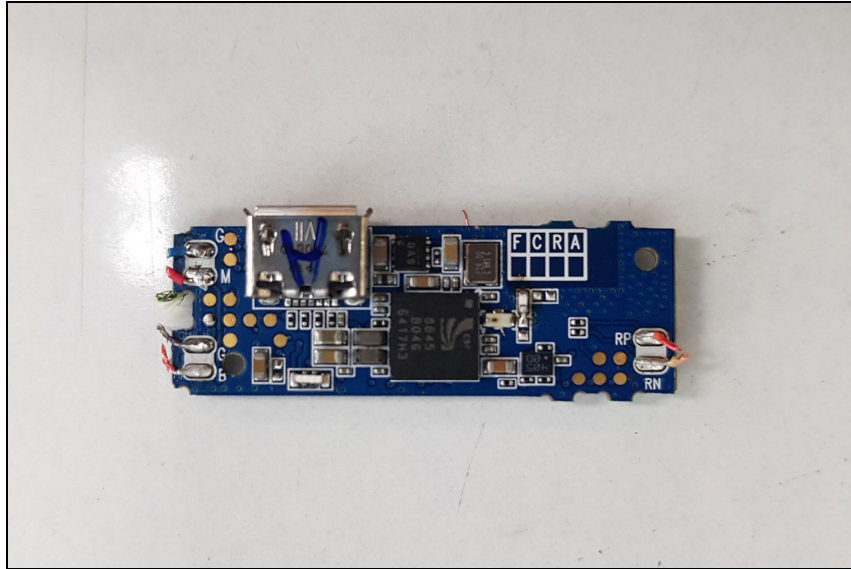

SGS

***Internal photos of EUT***

*Top view of Main PCB*

*Bottom view of Main PCB*

## *View of Bluetooth part*

Bluetooth chip

## *View of Bluetooth antenna*

Dielectric Chip Antenna