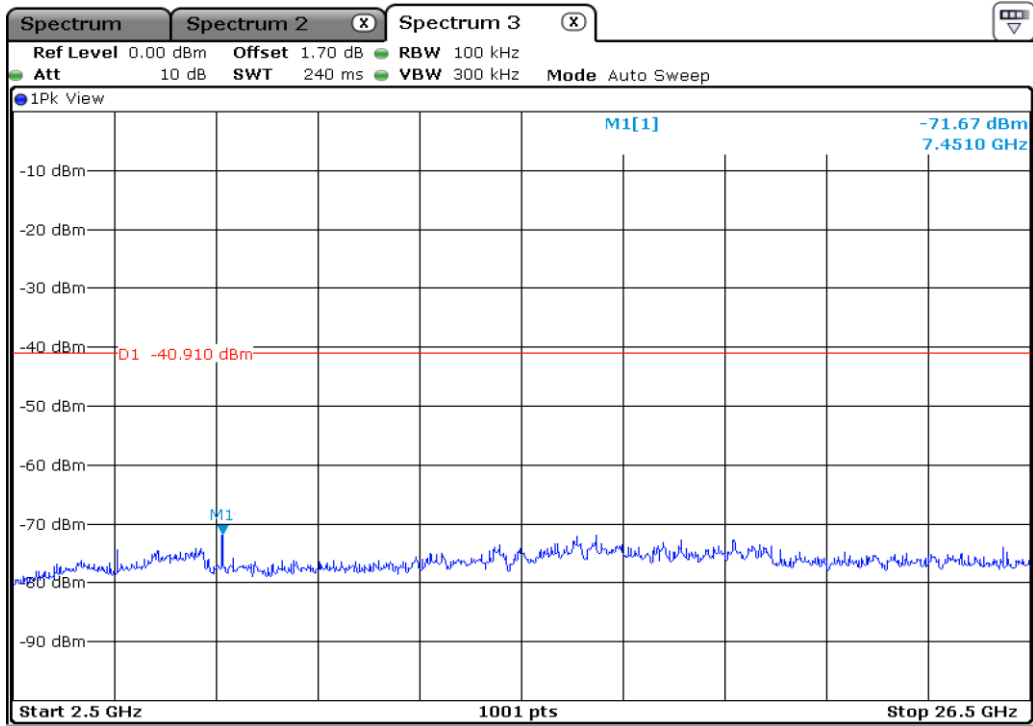

1.1	100 kHz Bandwidth Outside The Frequency Band

1.2	100 kHz Bandwidth Outside The Frequency Band