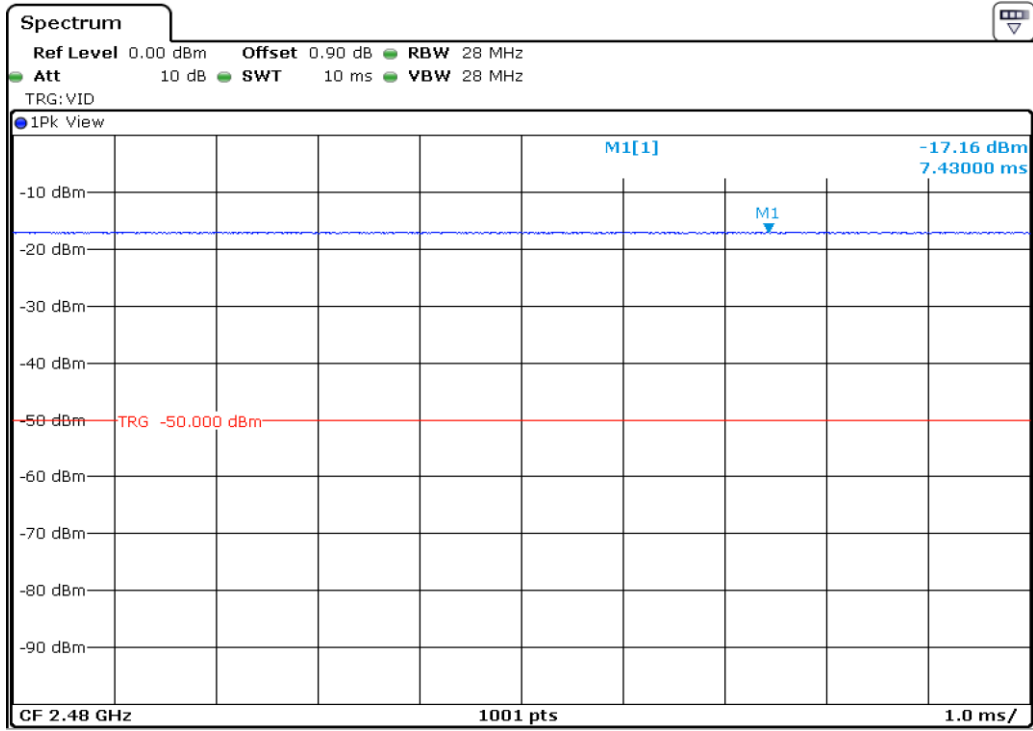

1	Duty Cycle