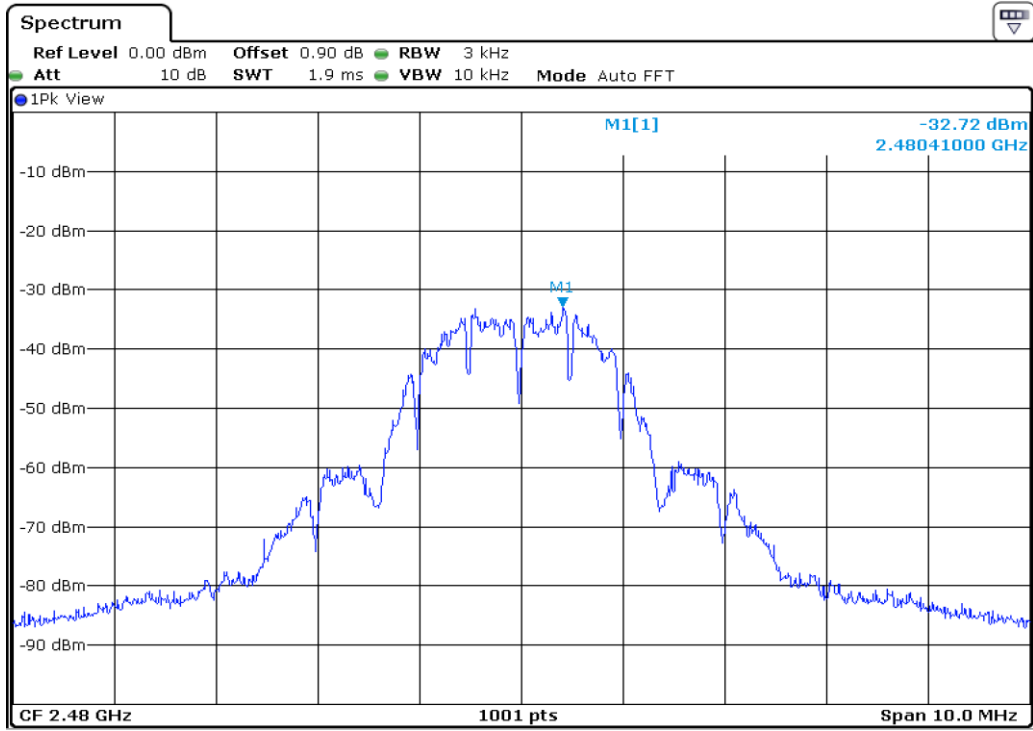

| | |
|---|--|
| 1 | 100 kHz Bandwidth Outside The Frequency Band |
|---|--|

| | |
|-----|--|
| 1.1 | 100 kHz Bandwidth Outside The Frequency Band |
|-----|--|

| | |
|-----|--|
| 1.2 | 100 kHz Bandwidth Outside The Frequency Band |
|-----|--|

| Test Band | | | | Zigbee |
|--|-----|--------|---------|---------|
| Antenna | | | | - |
| Test Parameters for Channel Bandwidths | | | | |
| Test Item | No. | Mode | Channel | Verdict |
| Peak Power Spectral Density | 1 | Zigbee | 1 | Pass |