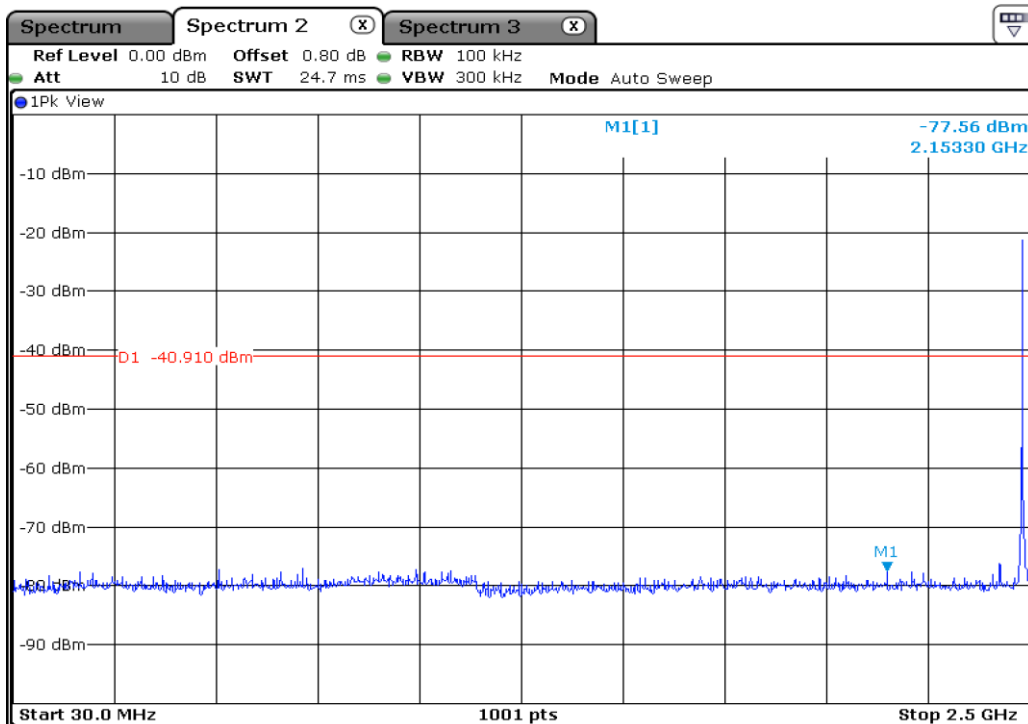

1	100 kHz Bandwidth Outside The Frequency Band