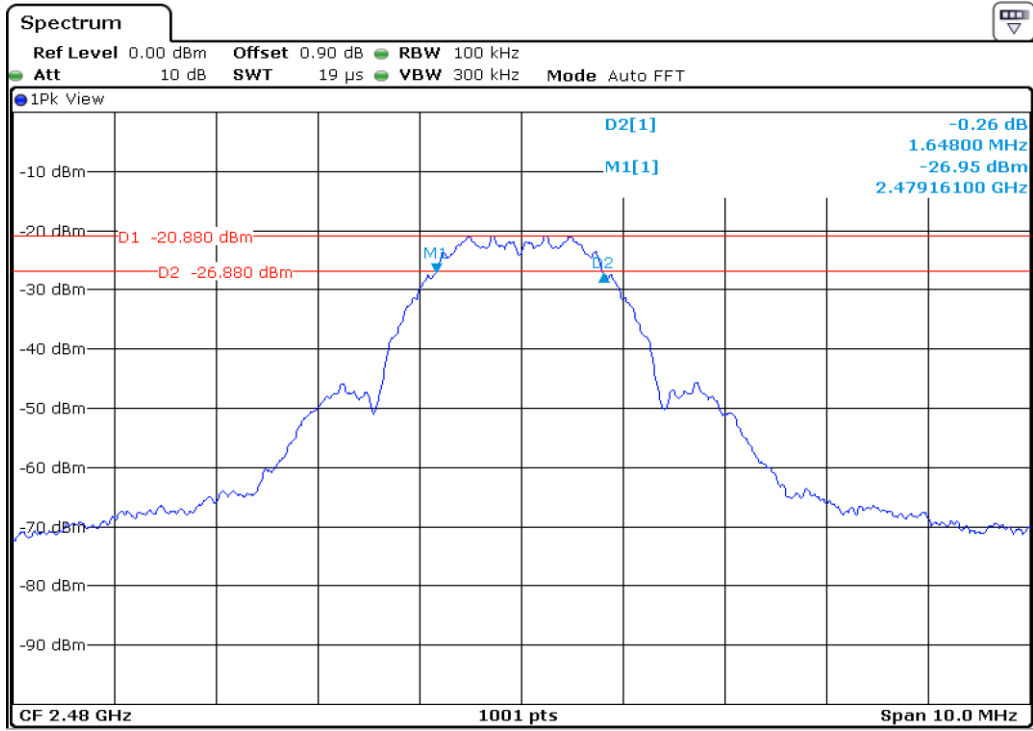

Appendix Data

| | |
|---|----|
| 1. MIMIMUM 6 DB BANDWIDTH..... | 2 |
| 2. MAXIMUM CONDUCTED(PEAK) OUTPUT POWER..... | 4 |
| 3. 100 KHZ BANDWIDTH OUTSIDE THE FREQUENCY BAND | 6 |
| 4. PEAK POWER SPECTRAL DENSITY | 9 |
| 5. 99% OCCUPIED BANDWIDTH | 11 |
| 6. DUTY CYCLE..... | 13 |

| Test Band | | | | Zigbee |
|--|-----|--------|---------|---------|
| Antenna | | | | - |
| Test Parameters for Channel Bandwidths | | | | |
| Test Item | No. | Mode | Channel | Verdict |
| Minimum 6 dB Bandwidth | 1 | Zigbee | 1 | Pass |

| | |
|---|------------------------|
| 1 | Minimum 6 dB Bandwidth |
|---|------------------------|

| Test Band | | | | Zigbee |
|--|-----|--------|---------|---------|
| Antenna | | | | - |
| Test Parameters for Channel Bandwidths | | | | |
| Test Item | No. | Mode | Channel | Verdict |
| Maximum Peak Output Power | 1 | Zigbee | 1 | Pass |