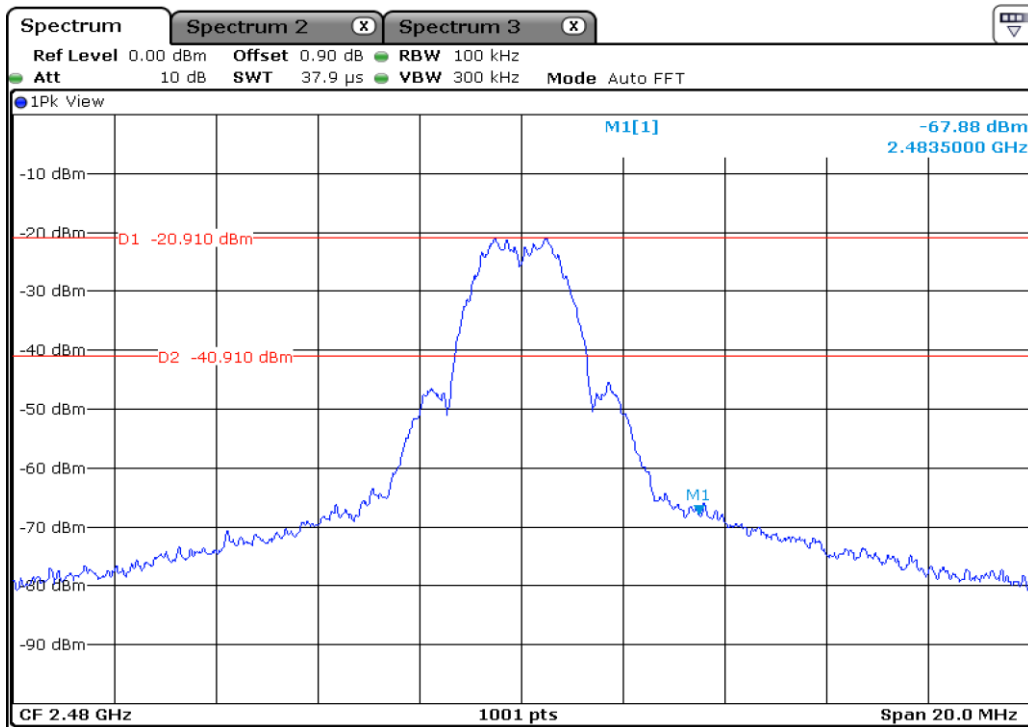

Appendix Data

| | |
|---|----|
| 1. MIMIMUM 6 DB BANDWIDTH..... | 2 |
| 2. MAXIMUM CONDUCTED(PEAK) OUTPUT POWER..... | 4 |
| 3. 100 KHZ BANDWIDTH OUTSIDE THE FREQUENCY BAND | 6 |
| 4. PEAK POWER SPECTRAL DENSITY | 9 |
| 5. 99% OCCUPIED BANDWIDTH | 11 |
| 6. DUTY CYCLE..... | 13 |

| Test Band | | | | Zigbee |
|--|-----|--------|---------|---------|
| Antenna | | | | - |
| Test Parameters for Channel Bandwidths | | | | |
| Test Item | No. | Mode | Channel | Verdict |
| Minimum 6 dB Bandwidth | 1 | Zigbee | 1 | Pass |

| | |
|---|------------------------|
| 1 | Minimum 6 dB Bandwidth |
|---|------------------------|

| Test Band | | | | Zigbee |
|--|-----|--------|---------|---------|
| Antenna | | | | - |
| Test Parameters for Channel Bandwidths | | | | |
| Test Item | No. | Mode | Channel | Verdict |
| Maximum Peak Output Power | 1 | Zigbee | 1 | Pass |

| | |
|---|---------------------------|
| 1 | Maximum Peak Output Power |
|---|---------------------------|

| Test Band | | | | Zigbee |
|--|-----|--------|---------|---------|
| Antenna | | | | - |
| Test Parameters for Channel Bandwidths | | | | |
| Test Item | No. | Mode | Channel | Verdict |
| 100 kHz Bandwidth Outside The Frequency Band | 1 | Zigbee | 1 | Pass |