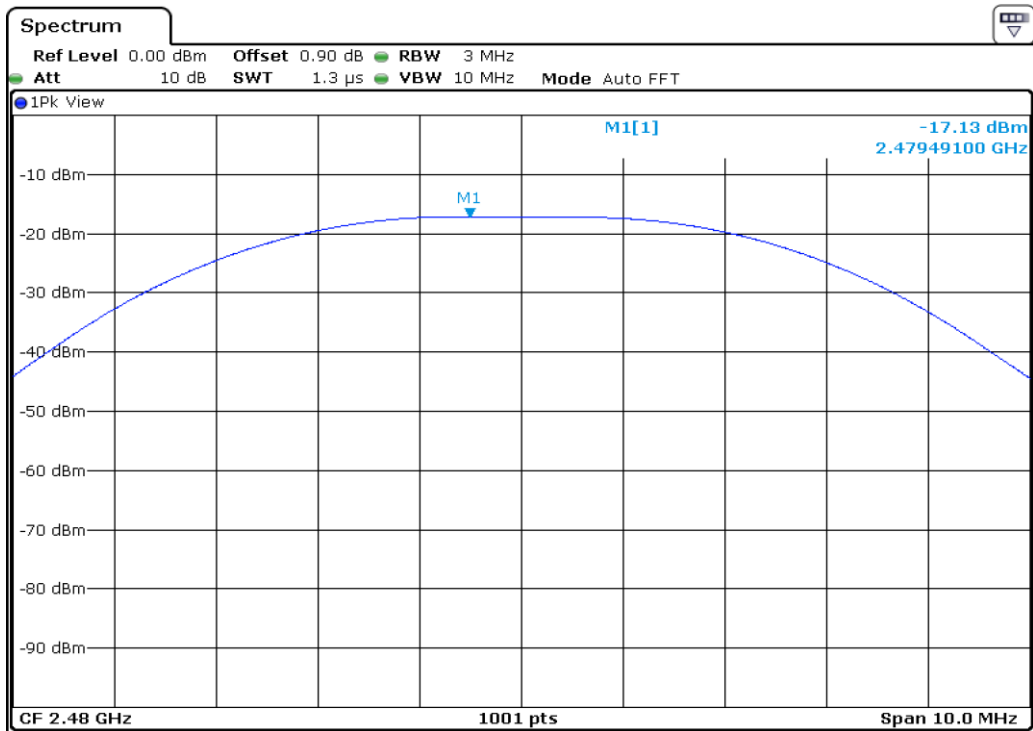

Appendix Data

| | |
|---|----|
| 1. MIMIMUM 6 DB BANDWIDTH..... | 2 |
| 2. MAXIMUM CONDUCTED(PEAK) OUTPUT POWER..... | 4 |
| 3. 100 KHZ BANDWIDTH OUTSIDE THE FREQUENCY BAND | 6 |
| 4. PEAK POWER SPECTRAL DENSITY | 9 |
| 5. 99% OCCUPIED BANDWIDTH | 11 |
| 6. DUTY CYCLE..... | 13 |

| Test Band | | | | Zigbee |
|--|-----|--------|---------|---------|
| Antenna | | | | - |
| Test Parameters for Channel Bandwidths | | | | |
| Test Item | No. | Mode | Channel | Verdict |
| Minimum 6 dB Bandwidth | 1 | Zigbee | 1 | Pass |

| | |
|---|------------------------|
| 1 | Minimum 6 dB Bandwidth |
|---|------------------------|

| Test Band | | | | Zigbee |
|--|-----|--------|---------|---------|
| Antenna | | | | - |
| Test Parameters for Channel Bandwidths | | | | |
| Test Item | No. | Mode | Channel | Verdict |
| Maximum Peak Output Power | 1 | Zigbee | 1 | Pass |