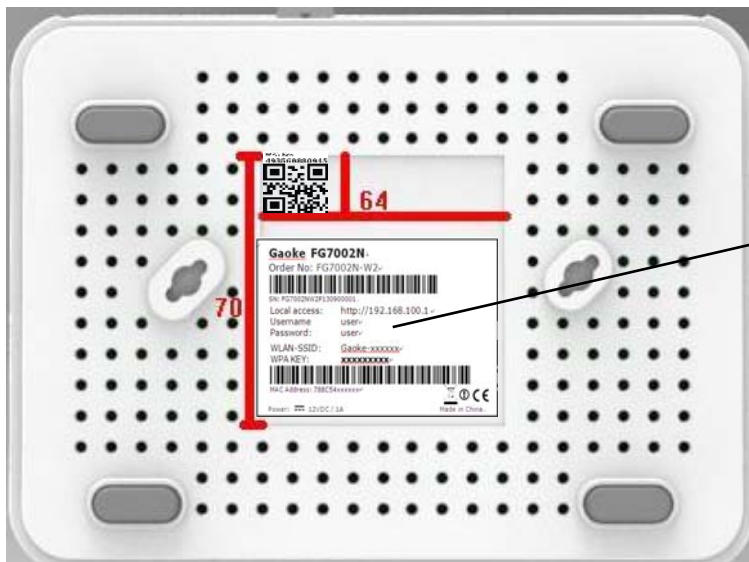

## DEVICE LABEL

**GAOKE FG7008N**

Order No: FG7008N

SN: FG7008NP141100001

Local access: http://192.168.100.1

Username: user

Password: user

WLAN-SSID: Gaoke-xxxxxx

WPA KEY: xxxxxxxxxxxx

MAC Address: 788C54xxxxxx

FC UPnP CE 2200

US: GKGIS00BFG700X  
FCC ID: 2AD5JFG700X

Made in China  
Power: 12VDC / 2A

WPA Key  
493568880945

label location