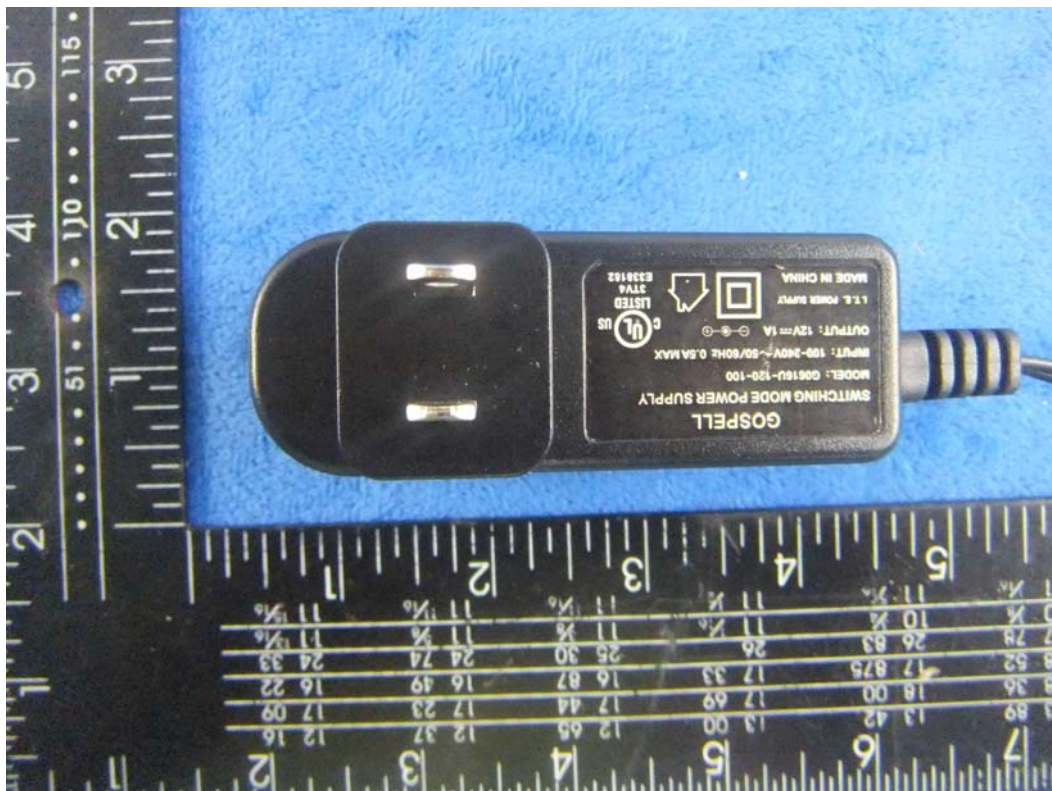

## Annex B. EUT and Test Setup Photographs

Model: BG9002W

Annex B.i. Photograph EUT External Photo

EUT-All

Top View of EUT

Bottom View of EUT

Front View of EUT

Rear View of EUT

Left View of EUT

Test Report No.	14070737-FCC-R
Page	60 of 79

Right View of EUT

View of Adaptor

Antenna connector 1 view

Antenna connector 2 view