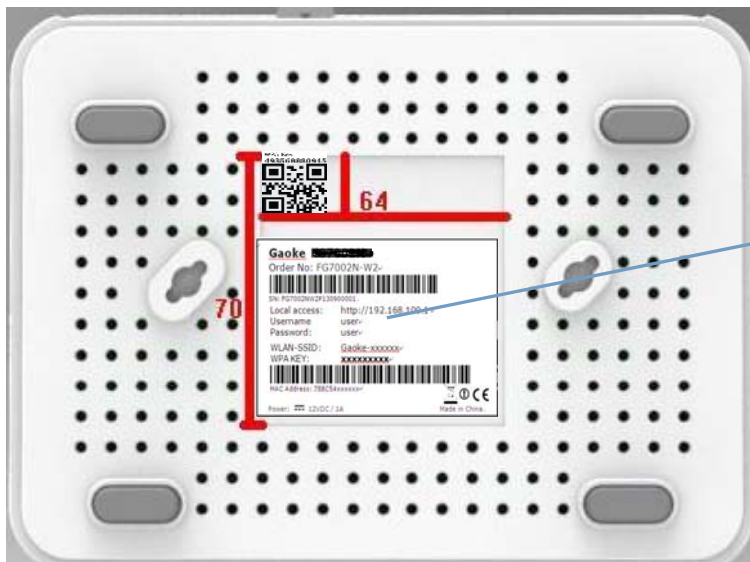

DEVICE LABEL

GAOKE BG9002W	
Order No: BG9002 W-	
	GAOKE
SN: BG9002WP141100001	
Local access: http://192.168.100.1	
Username: user	
Password: user	
WLAN-SSID: Gaoke-xxxxxx	
WPA KEY: xxxxxxxxxxxx	
	
MAC Address: 788C54xxxxxx	
	
FCC ID: 2AD5JBG900X	Made in China
	Power:  12VDC / 1A

WPA Key
493568880945

label location