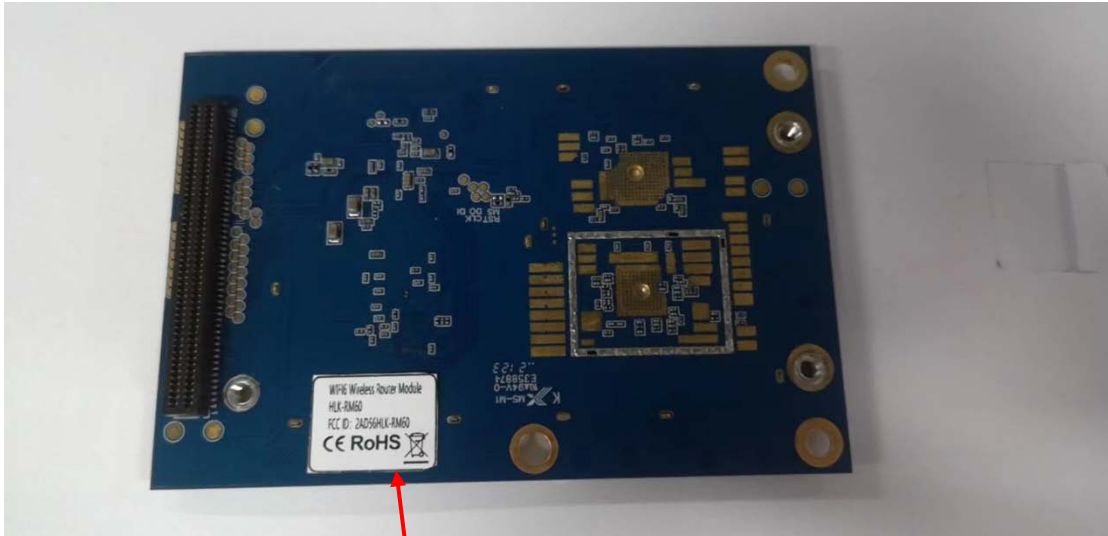

Label & label location:

WIFI6 Wireless Router Module
HLK-RM60
FCC ID: 2AD56HLK-RM60
CE RoHS 