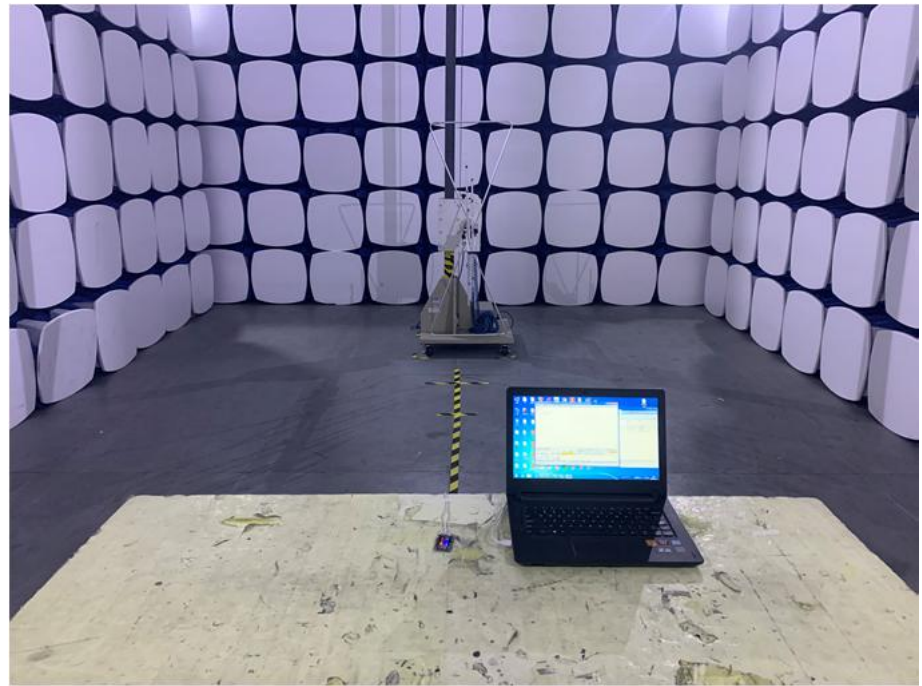

EXHIBIT 4 - TEST SETUP PHOTOGRAPHS

**Conducted Emission
Test Setup**

**Radiation Emission Test
Setup (Below 30MHz)**

Radiation Emission Test Setup (30MHz to 1GHz)

Radiation Emission Test Setup (1GHz to 18GHz)

Radiation Emission Test Setup (Above 18GHz)

***** END OF REPORT *****