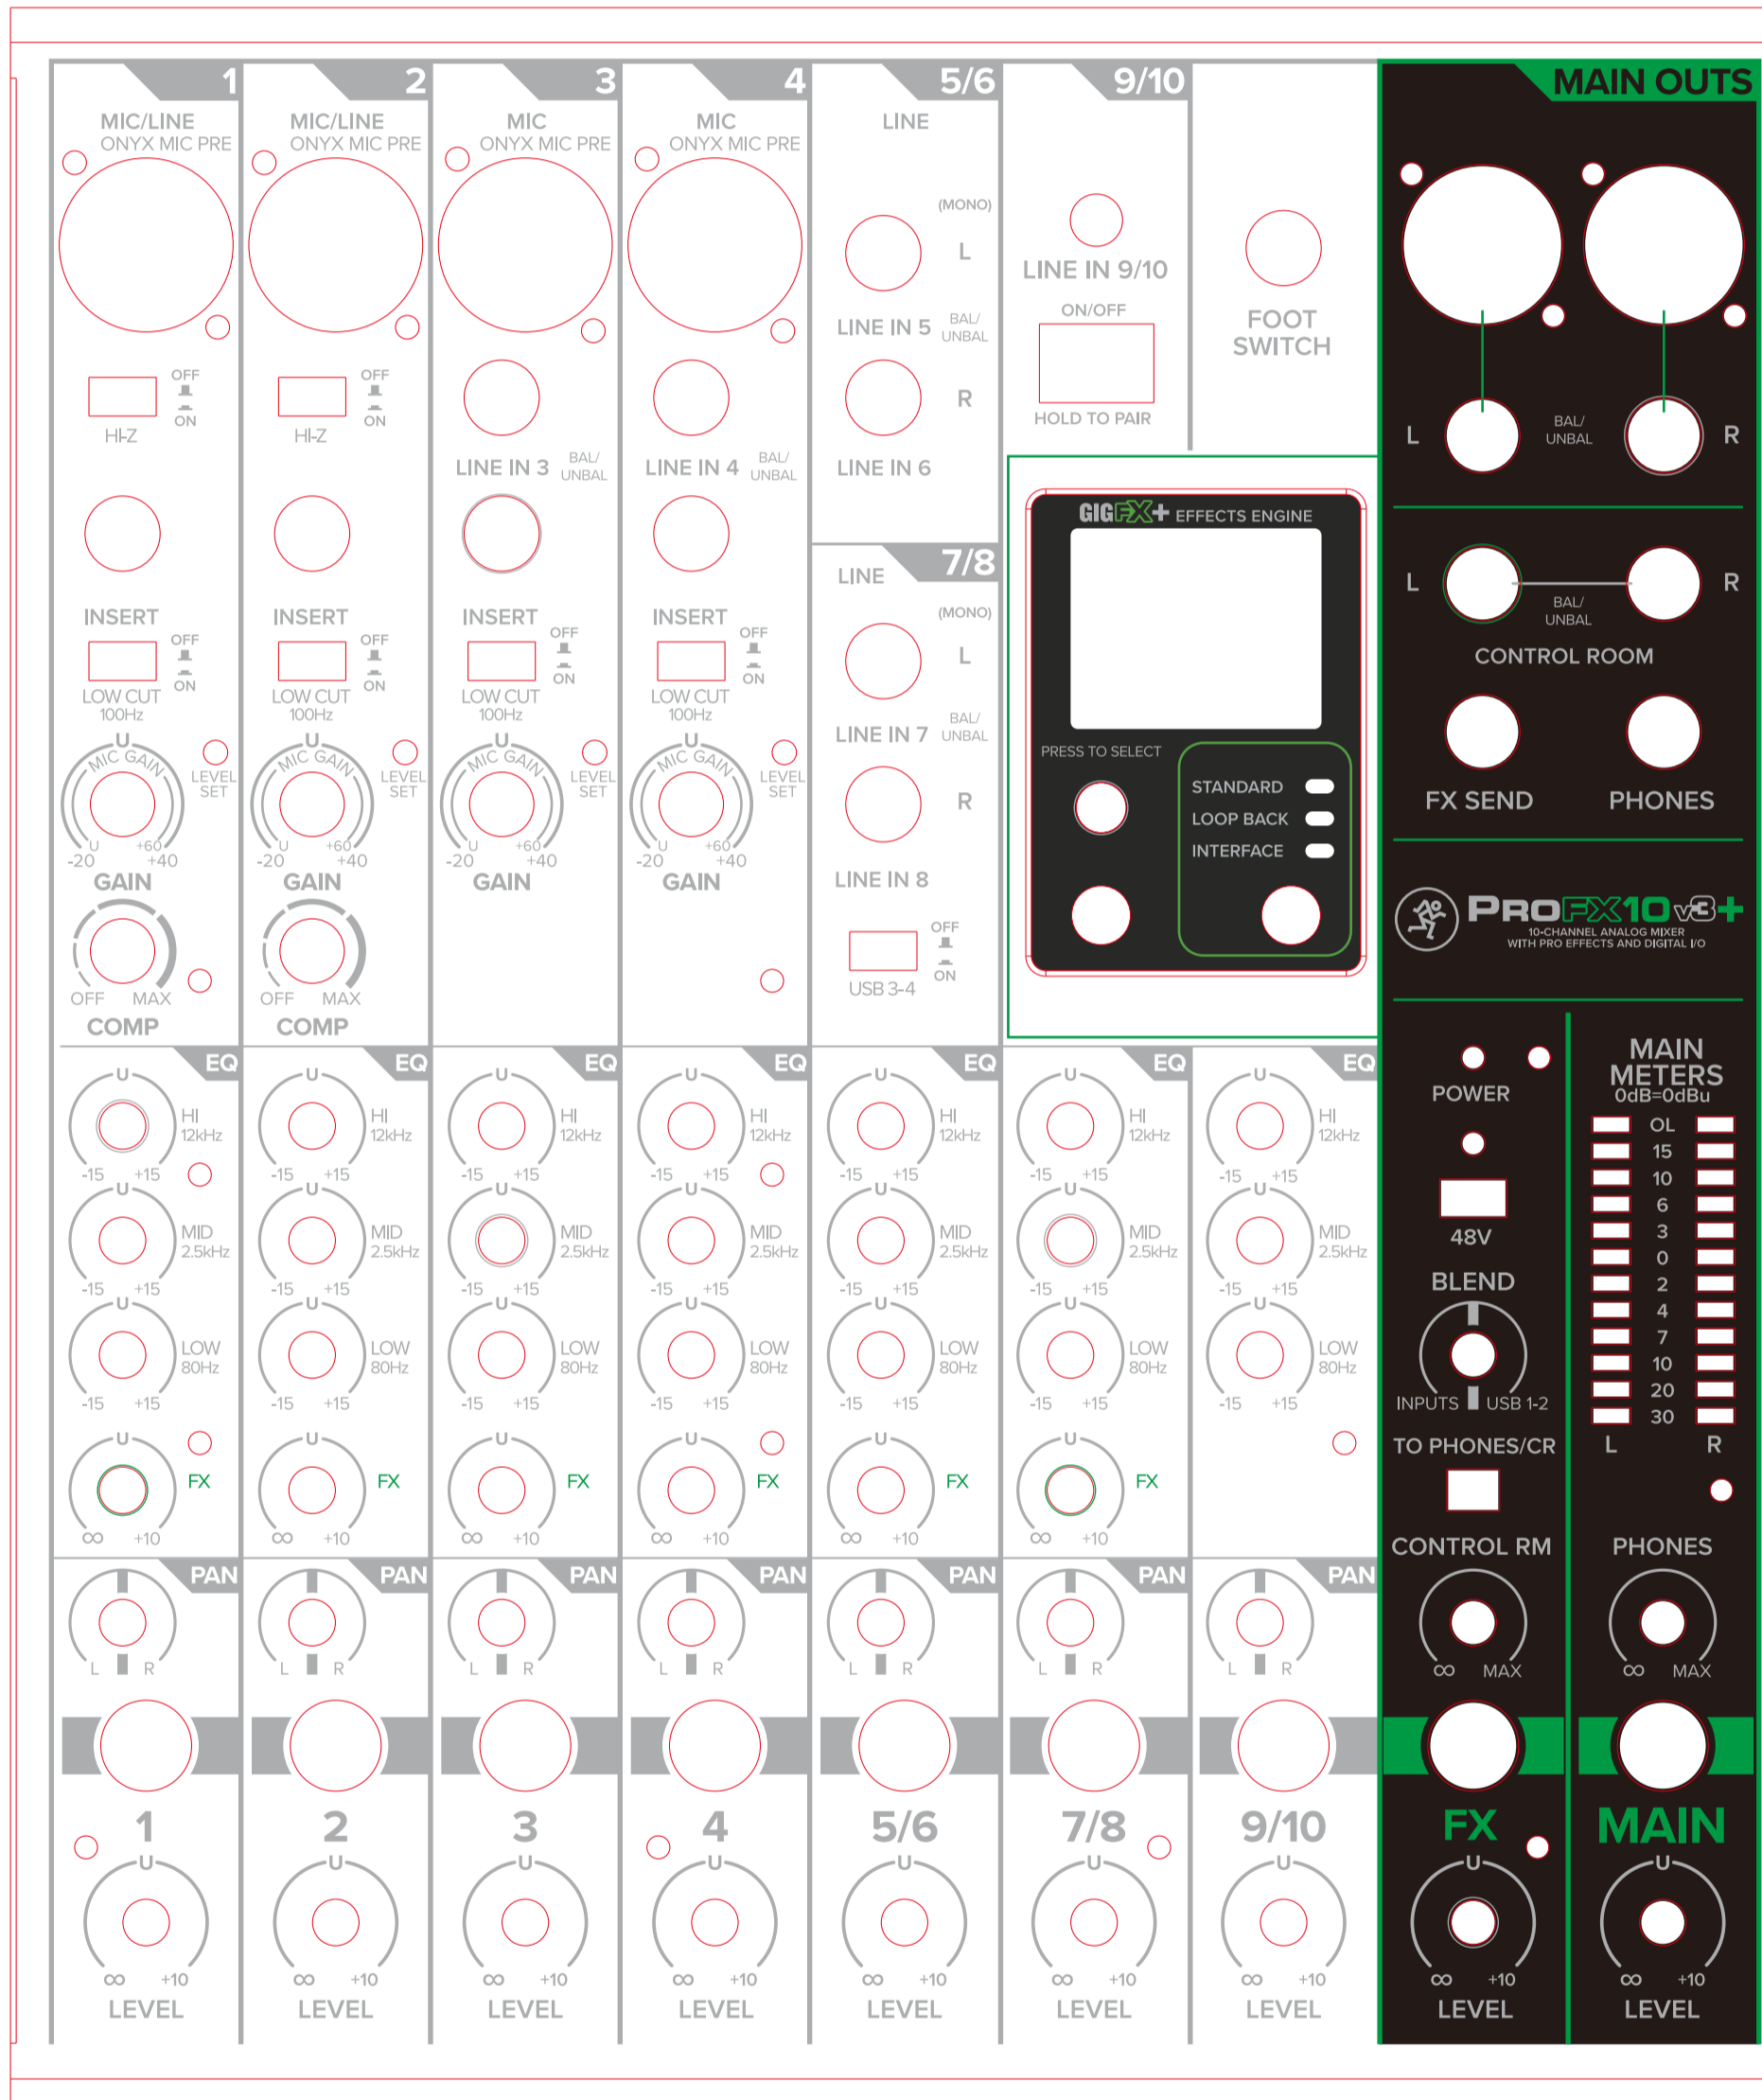

REAR
1ST PASS: PANTONE 429C
2ND PASS: PANTONE 7738C

TOP
1ST PASS: PANTONE PROCESS BLACK
2ND PASS: PANTONE 429C
3RD PASS: PANTONE 7738C

深圳市新腾威科技有限公司 T-MAX PROSOUND CO., LTD			
AW_ProFX10v3+_TOP CHASSIS			
REVISION	C00	DRAWING NUMBER	AW230726-03
ARTWORK BY	ZYH	PART NUMBER	MA00105
DATE	2023-7-26	DRAWING SCALE	1:1