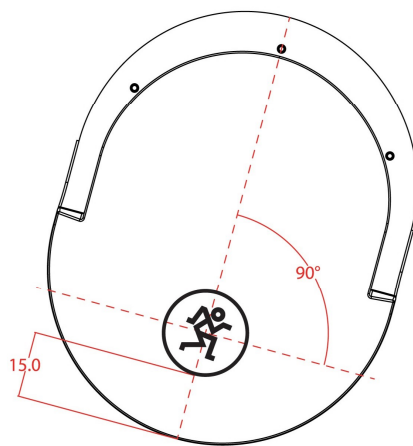

right ear cup(右耳壳)

left ear cup(左耳壳)

right plastic part(print at the short side)
右胶叉(印短的一边)

SILKSCREEN COLOR
SILVER PANTONE 877C

SILKSCREEN COLOR
GLOSSY BLACK

254mm (10.00" ±.002)

UNLESS OTHERWISE SPECIFIED DIMENSIONS ARE IN MILLIMETERS	PART NO: XXXXXX	
DIMENSIONS AND TOLERANCES ARE IN ACCORDANCE WITH ASME Y14.5-1994	ARTWORK NO. AW2655	
MATERIAL: FILM POSITIVE	DRAWN BY: JUSTIN J	16220 WOOD-RED RD NE, WOODINVILLE, WA 98072 (425) 487-4333
COLOR/FINISH:	DATE: 2021/10/12	AW SILKSCREEN MC-40BT
SEE NOTES	REV: COO	
DO NOT SCALE DRAWING	THE INFORMATION CONTAINED HEREIN IS PROPRIETARY AND CONFIDENTIAL PROPERTY OF LOUD AUDIO, LLC, ALL RIGHTS RESERVED	
	SHEET: 1 OF 1	