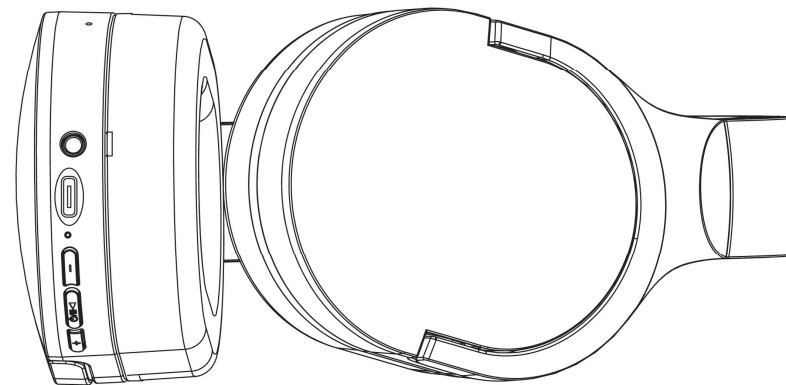

right ear cup(右耳壳)

left ear cup(左耳壳)

right plastic part(print at the short side)
右胶叉(印短的一边)

SILKSCREEN COLOR
SILVER PANTONE 877C

SILKSCREEN COLOR
GLOSSY BLACK

254mm (10.00" ±.002)

UNLESS OTHERWISE SPECIFIED DIMENSIONS ARE IN MILLIMETERS	PART NO: XXXXXX	
DIMENSIONS AND TOLERANCES ARE IN ACCORDANCE WITH ASME Y14.5-1994	ARTWORK NO. AW2655	
MATERIAL: FILM POSITIVE	DRAWN BY: JUSTIN J	16220 WOOD-RED RD NE, WOODINVILLE, WA 98072 (425) 487-4333
COLOR/FINISH:	DATE: 2021/10/12	AW SILKSCREEN MC-40BT
SEE NOTES	REV: COO	
DO NOT SCALE DRAWING	THE INFORMATION CONTAINED HEREIN IS PROPRIETARY AND CONFIDENTIAL PROPERTY OF LOUD AUDIO, LLC, ALL RIGHTS RESERVED	
	SHEET: 1 OF 1	