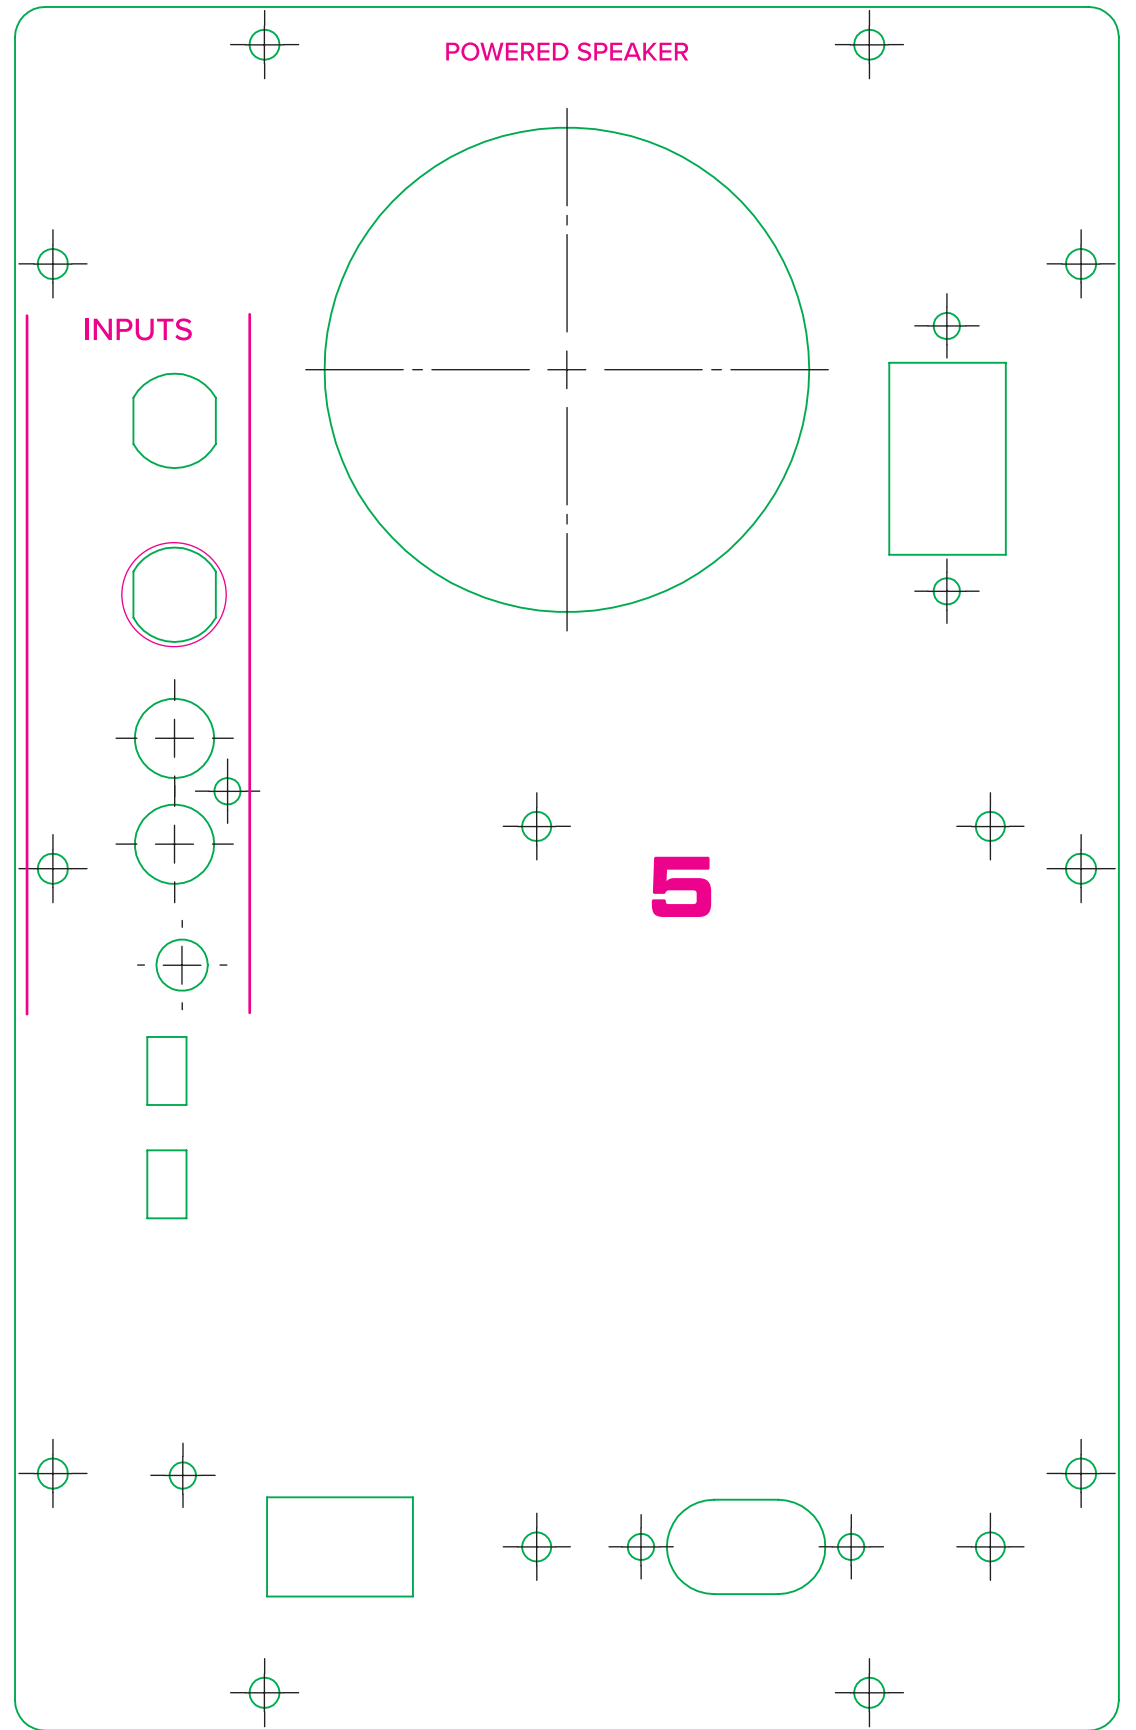

FIRST PASS:
Pantone 429C

SECOND PASS:
Pantone 7738C

254mm (10.00" ±.002)

UNLESS OTHERWISE SPECIFIED DIMENSIONS ARE IN MILLIMETERS	PART NO: 2056297	
DIMENSIONS AND TOLERANCES ARE IN ACCORDANCE WITH ASME Y14.5-1994	ARTWORK NO. AW2759	
MATERIAL: METAL	DRAWN BY: KENT S.	19820 NORTH CREEK PARKWAY, BOTHELL, WA (425) 892-6500
COLOR/FINISH: SEE NOTES	DATE: 05/31/2024	AW REAR PANEL CR5BT
	REV: D00	
DO NOT SCALE DRAWING	THE INFORMATION CONTAINED HEREIN IS PROPRIETARY AND CONFIDENTIAL PROPERTY OF LOUD AUDIO LLC, ALL RIGHTS RESERVED	
	SHEET: 1 OF 1	

REVISIONS				
CHANGE#:	REV:	DESCRIPTION	DATE	REV. BY
ECOWD23190	A00	CREATE NEW AW FILE	12.07.2023	KENT S.
ECOWD23291	B00	UPDATE SILKSCREEN LOCATION VERBAGE, UPDATE NAME TO CR5BT	03.06.2024	KENT S.
ECOWD23377	C00	CHANGE POWER RATING FROM 80W TO 100W	05.31.2024	KENT S.
ECOWD23378	D00	POWER RATING SHOULD BE 110W NOT 100W	05.31.2024	KENT S.