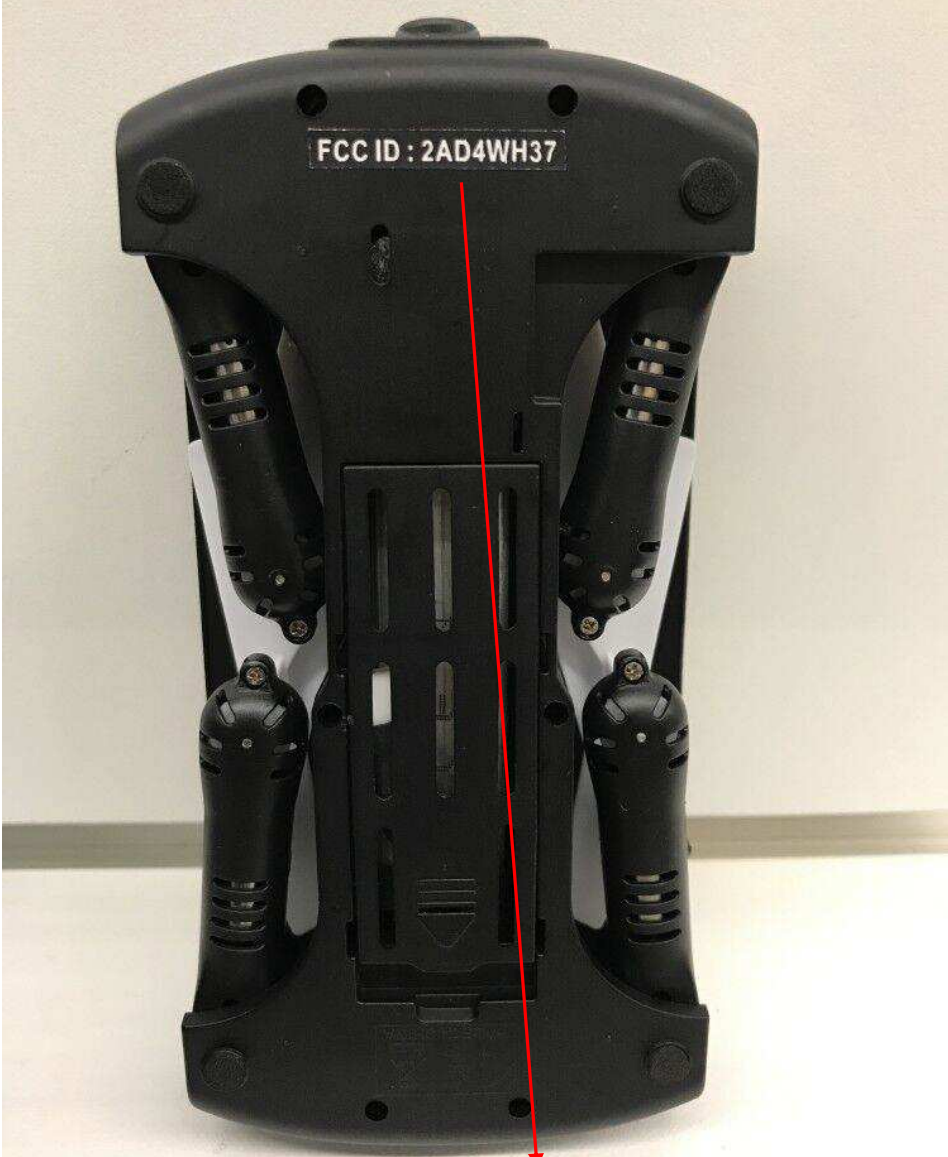

Label Artwork and Location

Size: 24mm (W) x 2mm (H)