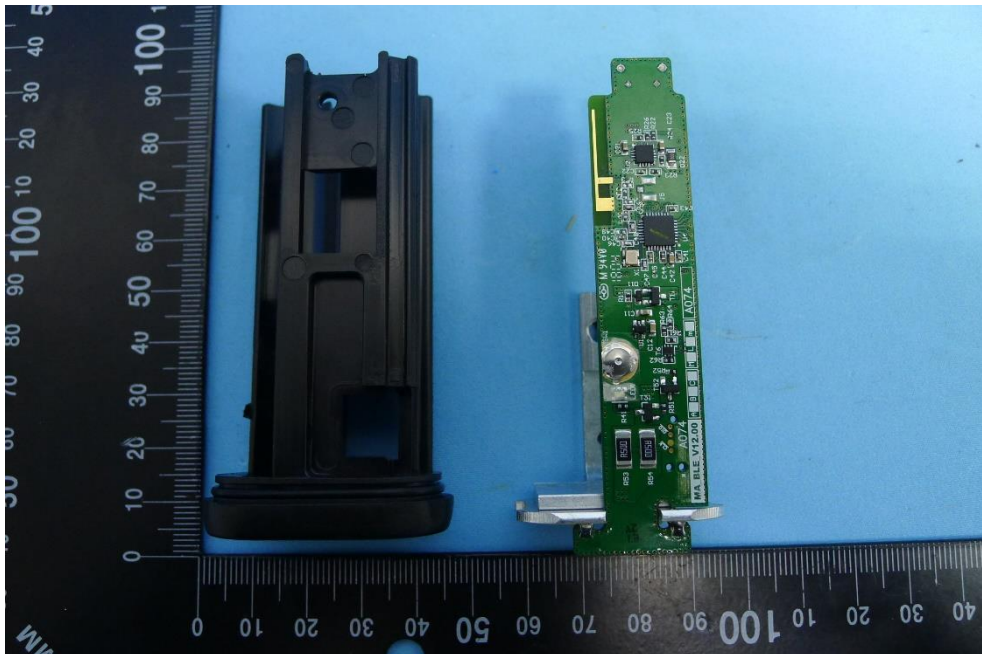

Product: CONNECT DRIVE FRONT
Trade Name: LEZYNE
Model Number: CONNECT DRIVE FRONT
Report No.: 1805TW4901-U1

Internal Photograph

(1) EUT Photo

(2) EUT Photo

Product: CONNECT DRIVE FRONT
Trade Name: LEZYNE
Model Number: CONNECT DRIVE FRONT
Report No.: 1805TW4901-U1

(3) EUT Photo

(4) EUT Photo

Product: CONNECT DRIVE FRONT
Trade Name: LEZYNE
Model Number: CONNECT DRIVE FRONT
Report No.: 1805TW4901-U1

(5) EUT Photo

(6) EUT Photo

Product: CONNECT DRIVE FRONT
Trade Name: LEZYNE
Model Number: CONNECT DRIVE FRONT
Report No.: 1805TW4901-U1