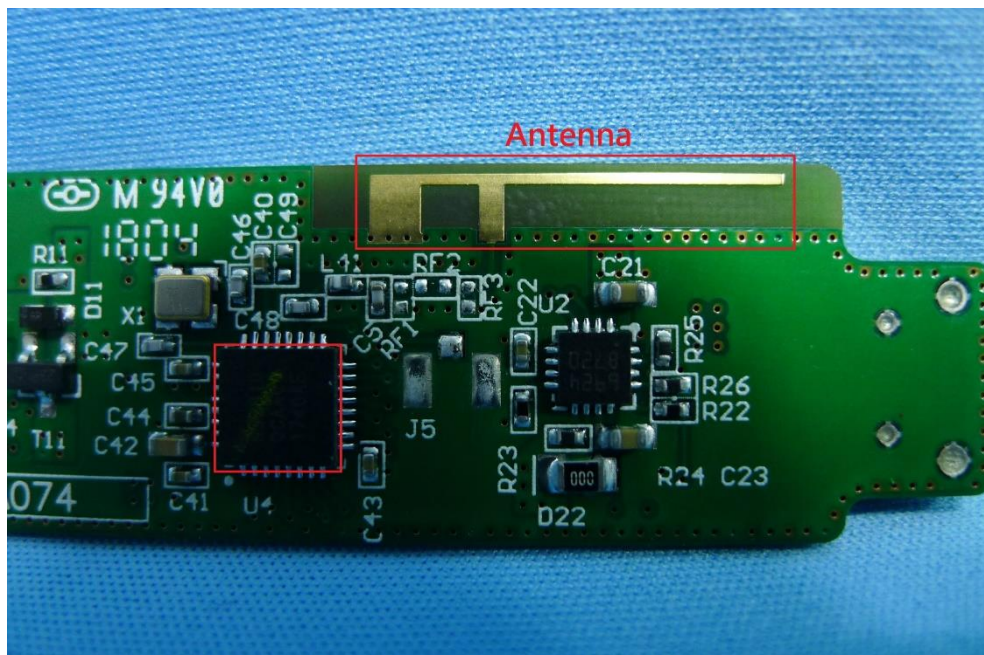

Product: CONNECT DRIVE FRONT
Trade Name: LEZYNE
Model Number: CONNECT DRIVE FRONT
Report No.: 1805TW4901-U1

(7) EUT Photo