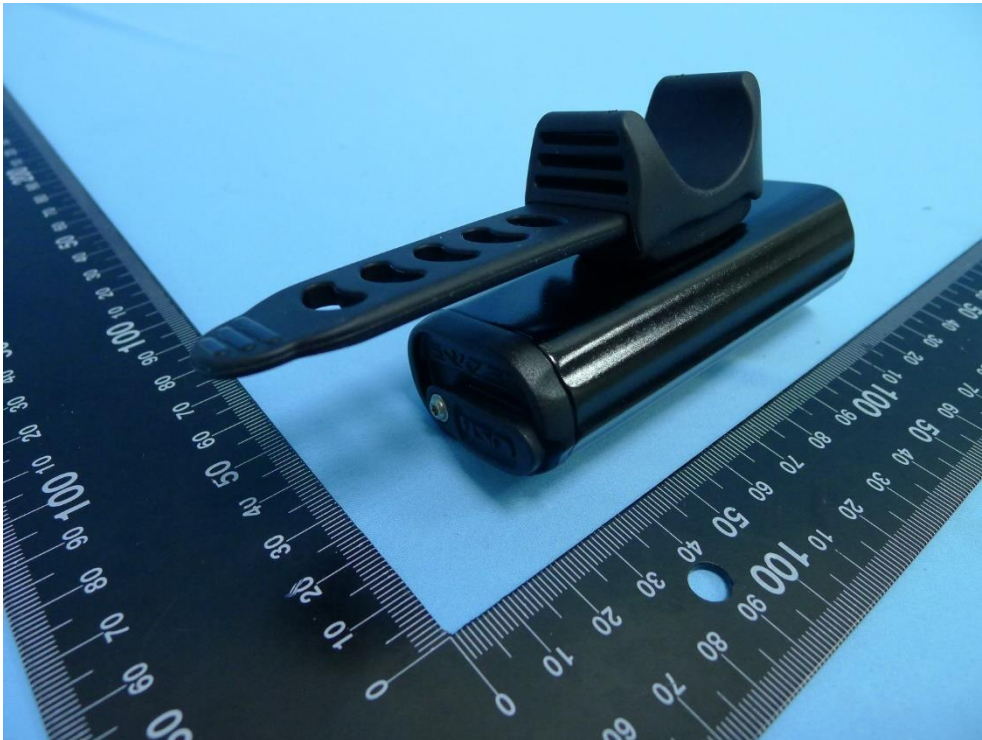

Product: CONNECT DRIVE FRONT
Trade Name: LEZYNE
Model Number: CONNECT DRIVE FRONT
Report No.: 1805TW4901-U1

External Photograph

(1) EUT Photo

(2) EUT Photo

Product: CONNECT DRIVE FRONT
Trade Name: LEZYNE
Model Number: CONNECT DRIVE FRONT
Report No.: 1805TW4901-U1