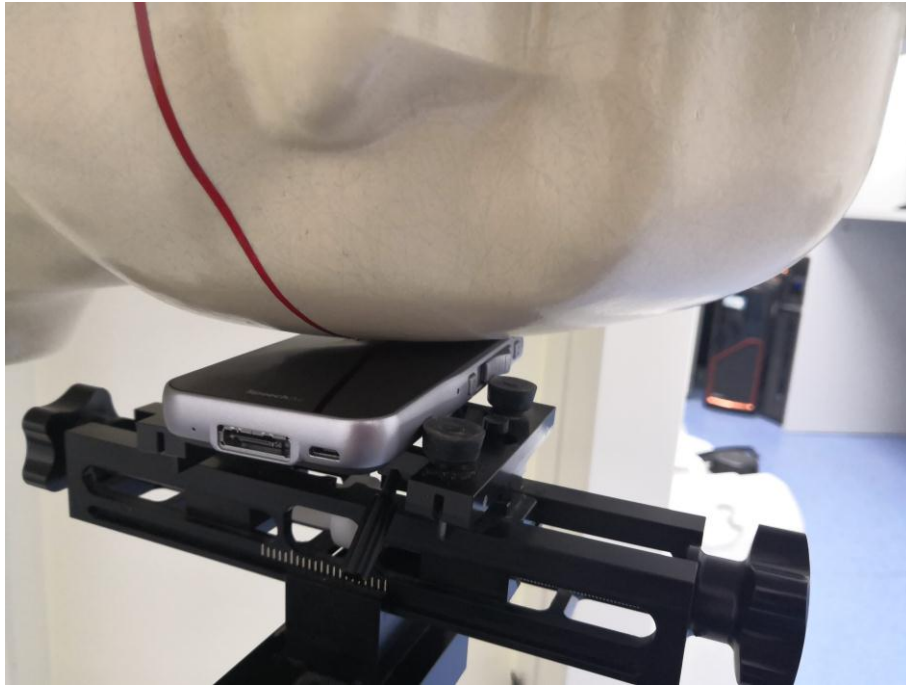

ANNEX E SAR TEST SETUP PHOTOS

Right Head Cheek

Right Head Tilt (15°)

Left Head Cheek

Left Head Tilt (15°)

Front Side (10mm)

Back Side (10mm)

Back Side Headset (10mm)

Left Side (10mm)

Right Side (10mm)

Top Side (10mm)