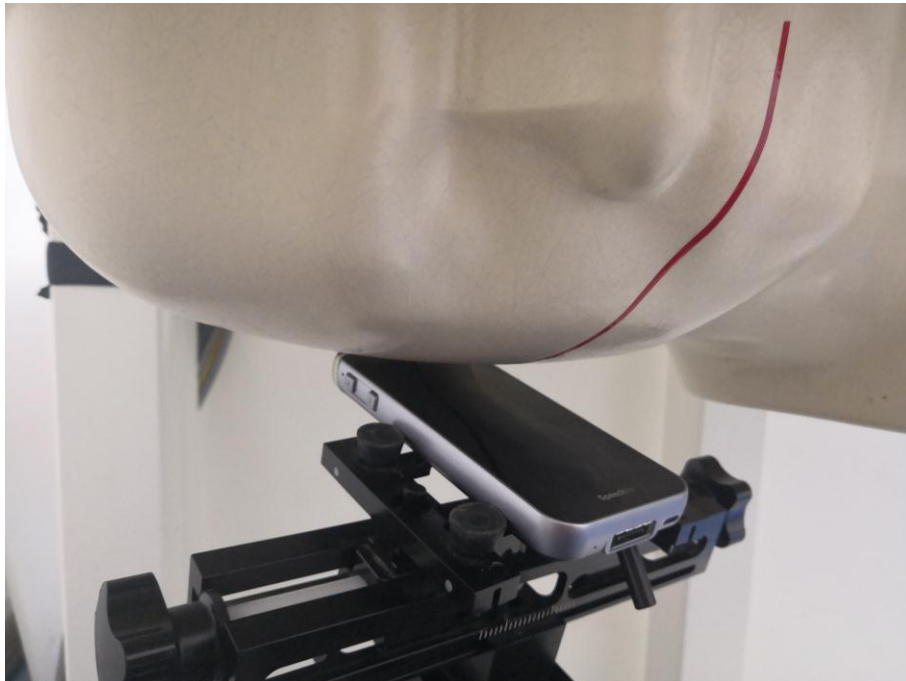

ANNEX E SAR TEST SETUP PHOTOS

Right Head Cheek

Right Head Tilt (15°)

Left Head Cheek

Left Head Tilt (15°)

Front Side (10mm)

Back Side (10mm)

Back Side Headset (10mm)

Left Side (10mm)

Right Side (10mm)

Top Side (10mm)