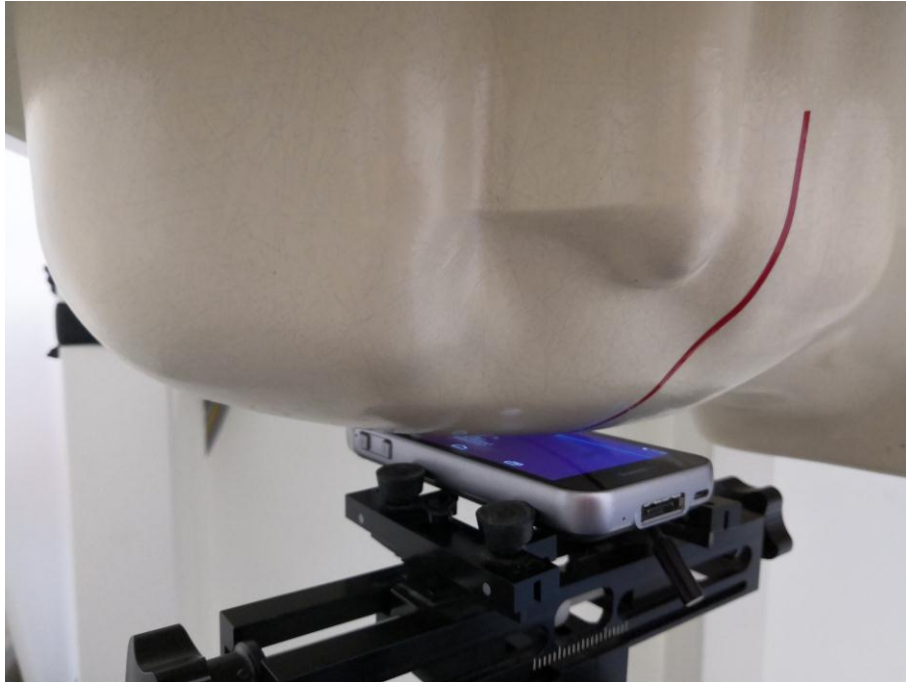

ANNEX E SAR TEST SETUP PHOTOS

Right Head Cheek

Right Head Tilt (15°)

Left Head Cheek

Left Head Tilt (15°)

Front Side (10mm)

Back Side (10mm)

Back Side Headset (10mm)

Left Side (10mm)

Right Side (10mm)

Top Side (10mm)