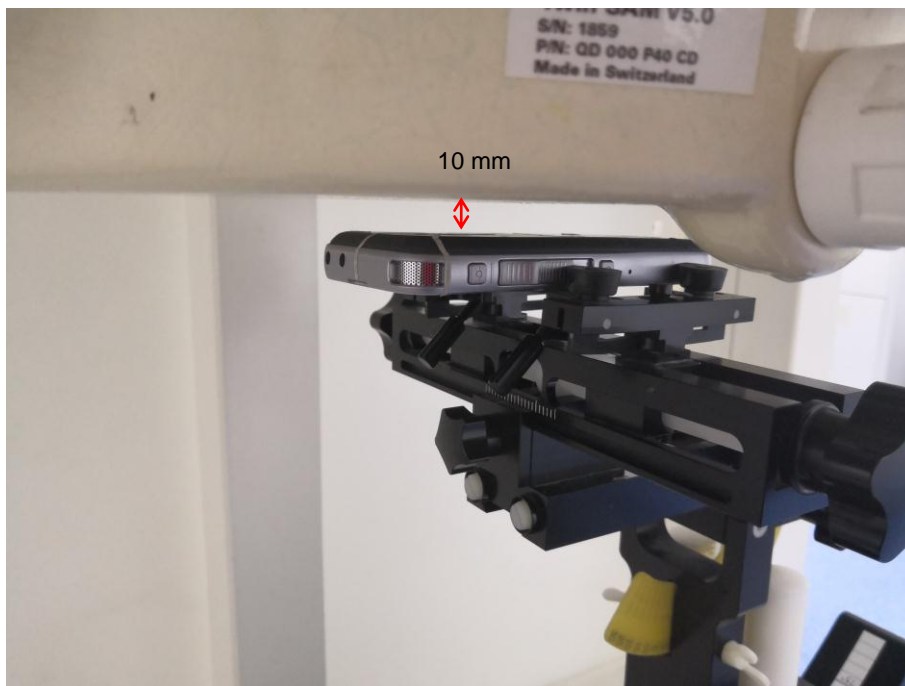

ANNEX E SAR TEST SETUP PHOTOS

Right Head Cheek

Right Head Tilt (15°)

Left Head Cheek

Left Head Tilt (15°)

Front Side (10mm)

Back Side (10mm)

Back Side Headset (10mm)

Left Side (10mm)

Right Side (10mm)

Top Side (10mm)