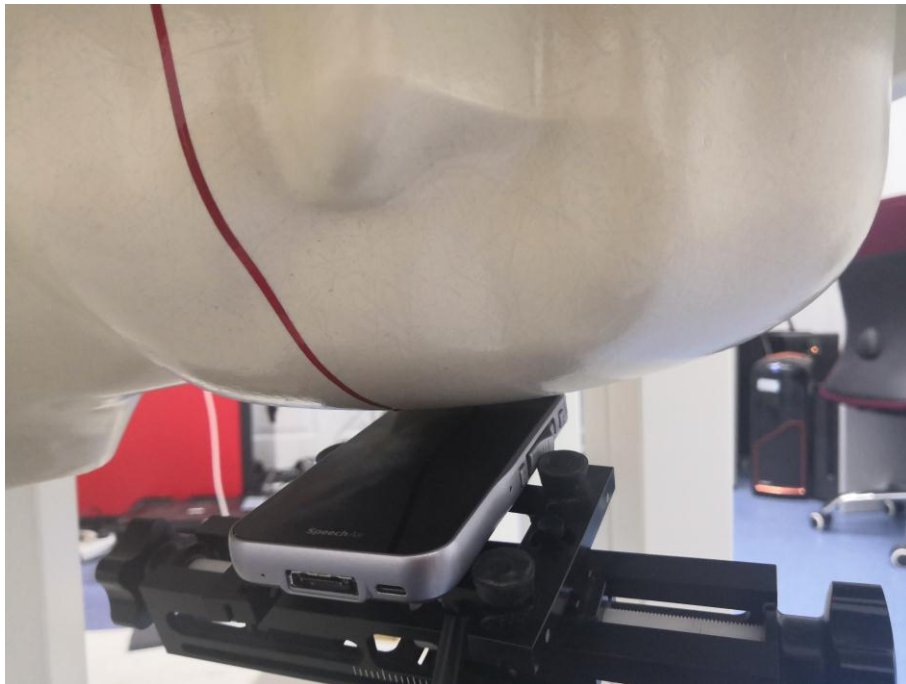

ANNEX E SAR TEST SETUP PHOTOS

Right Head Cheek

Right Head Tilt (15°)

Left Head Cheek

Left Head Tilt (15°)

Front Side (10mm)

Back Side (10mm)

Back Side Headset (10mm)

Left Side (10mm)

Right Side (10mm)

Top Side (10mm)