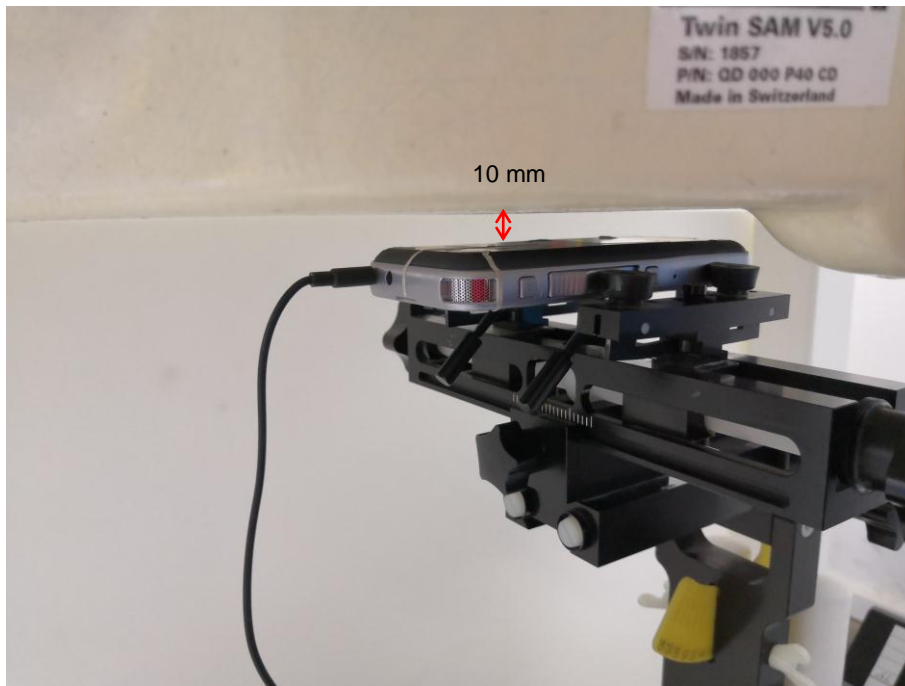

ANNEX E SAR TEST SETUP PHOTOS

Right Head Cheek

Right Head Tilt (15°)

Left Head Cheek

Left Head Tilt (15°)

Front Side (10mm)

Back Side (10mm)

Back Side Headset (10mm)

Left Side (10mm)

Right Side (10mm)

Top Side (10mm)