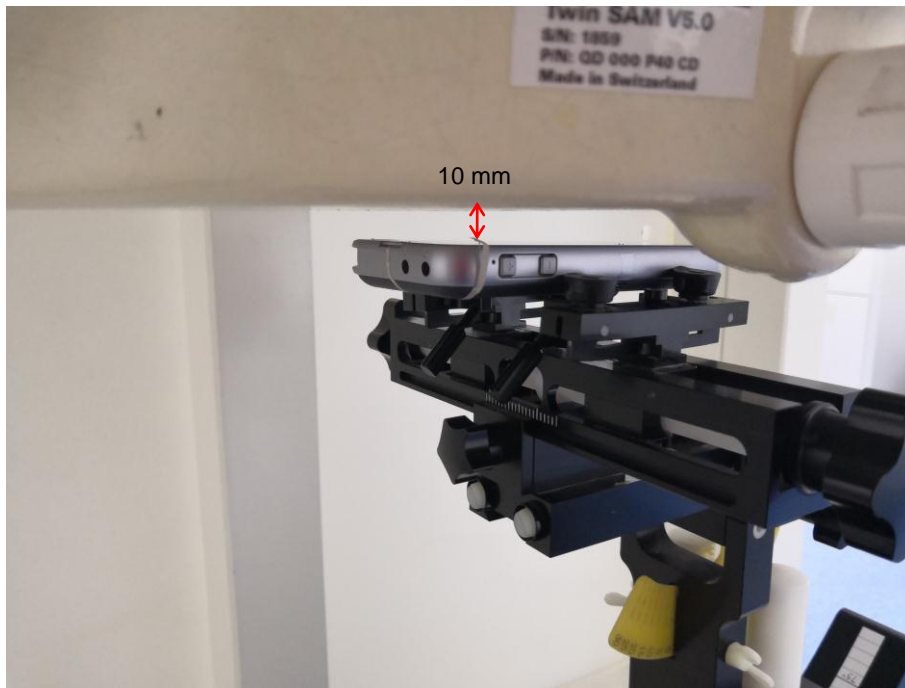

ANNEX E SAR TEST SETUP PHOTOS

Right Head Cheek

Right Head Tilt (15°)

Left Head Cheek

Left Head Tilt (15°)

Front Side (10mm)

Back Side (10mm)

Back Side Headset (10mm)

Left Side (10mm)

Right Side (10mm)

Top Side (10mm)