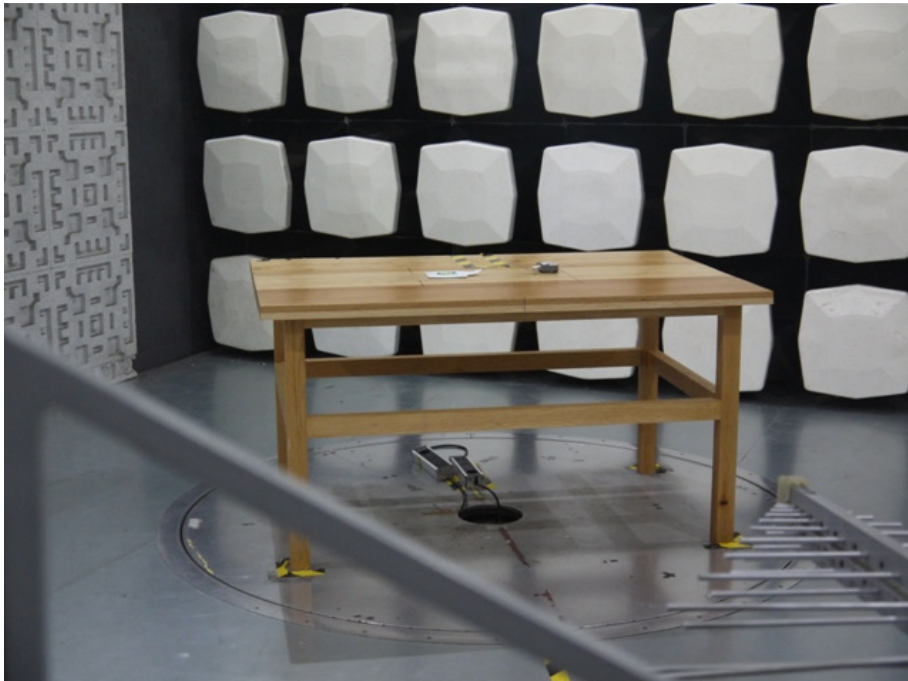

1 Photographs - EUT Test Setup

Test model No.: OU2098

1.1 Radiated Emission

1.2 Radiated Spurious Emission