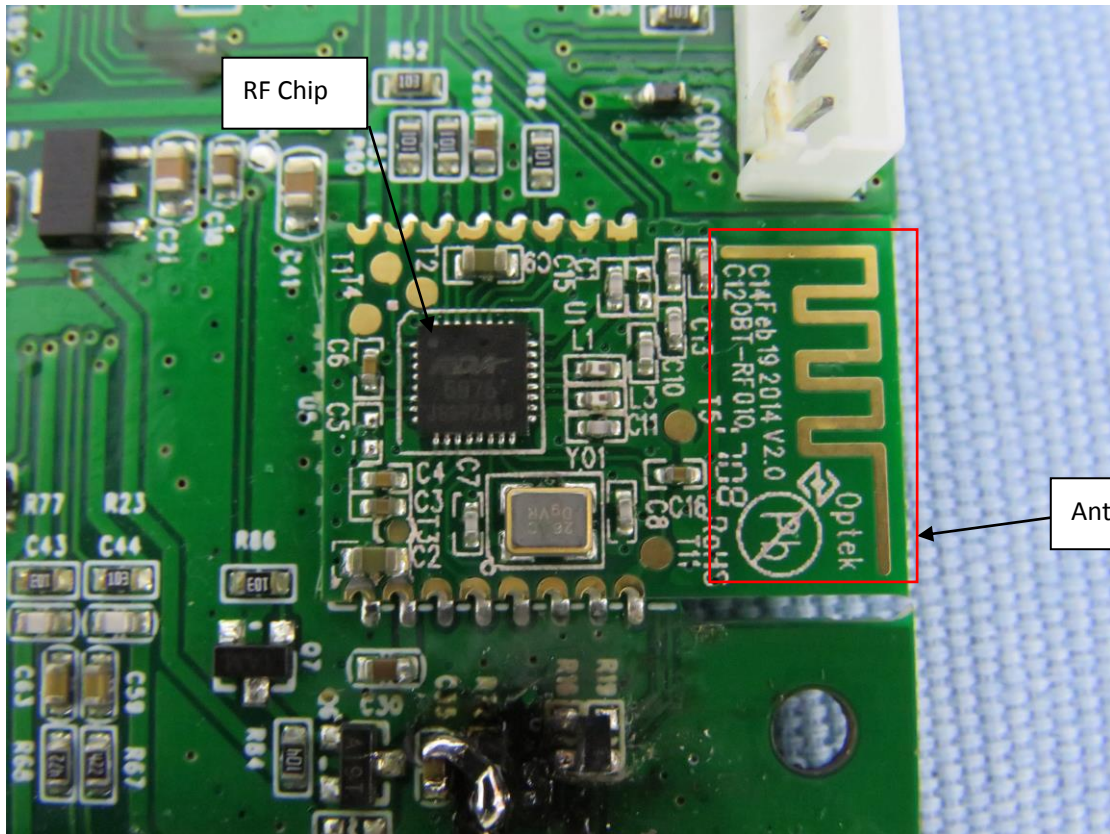

Internal Photo

RF Chip

C14Feb19 2014 V2.0
C120BT-RF010, 708 nAHS
Optek
Pb

Antenna