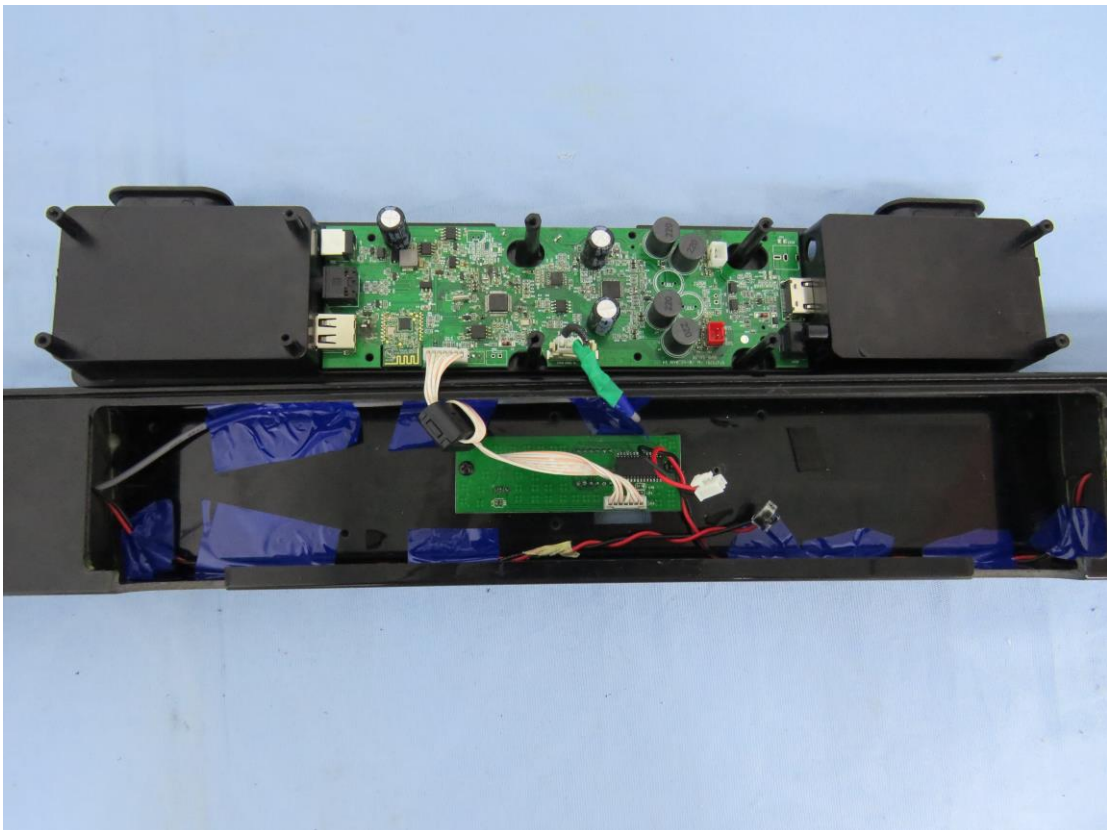

Internal Photo

RF Chip

C14Feb19 2014 V2.0
C120BT-RF010, 708 nAHS
Optek
Pb

Antenna