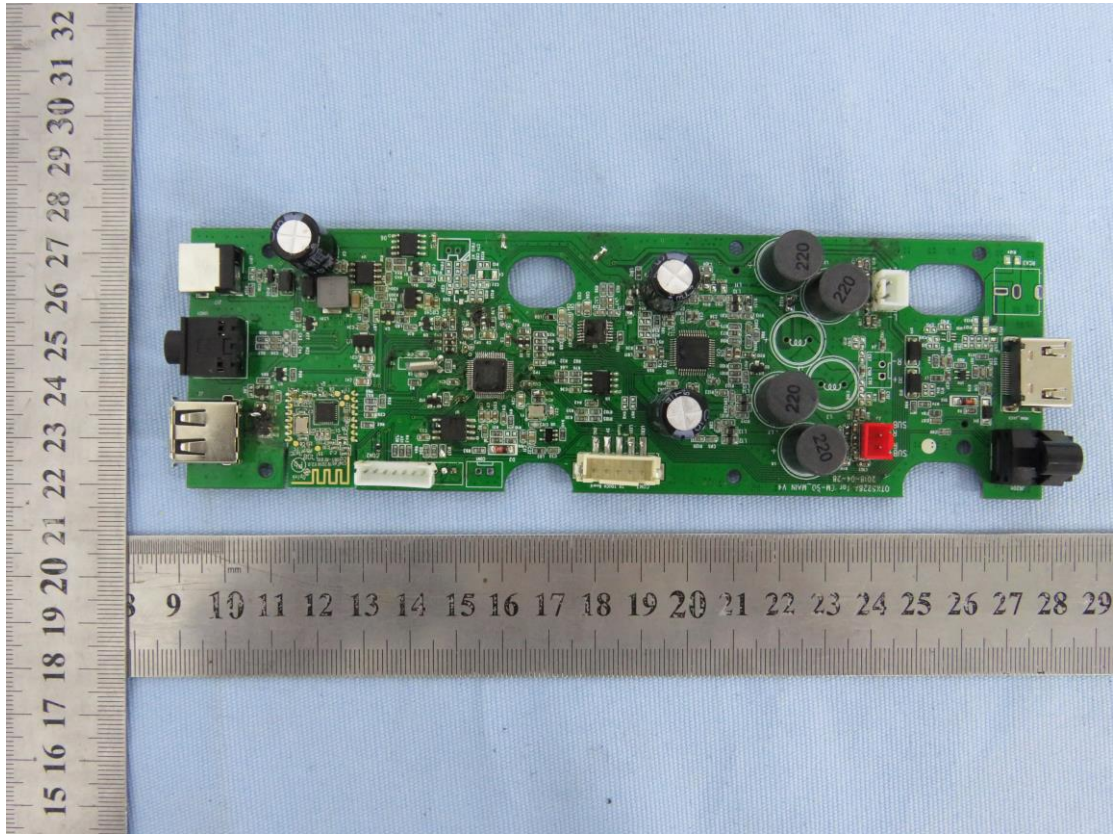

Internal Photo

RF Chip

C14Feb19 2014 V2.0
C120BT-RF010, 708 nAHS
Optek
Pb

Antenna