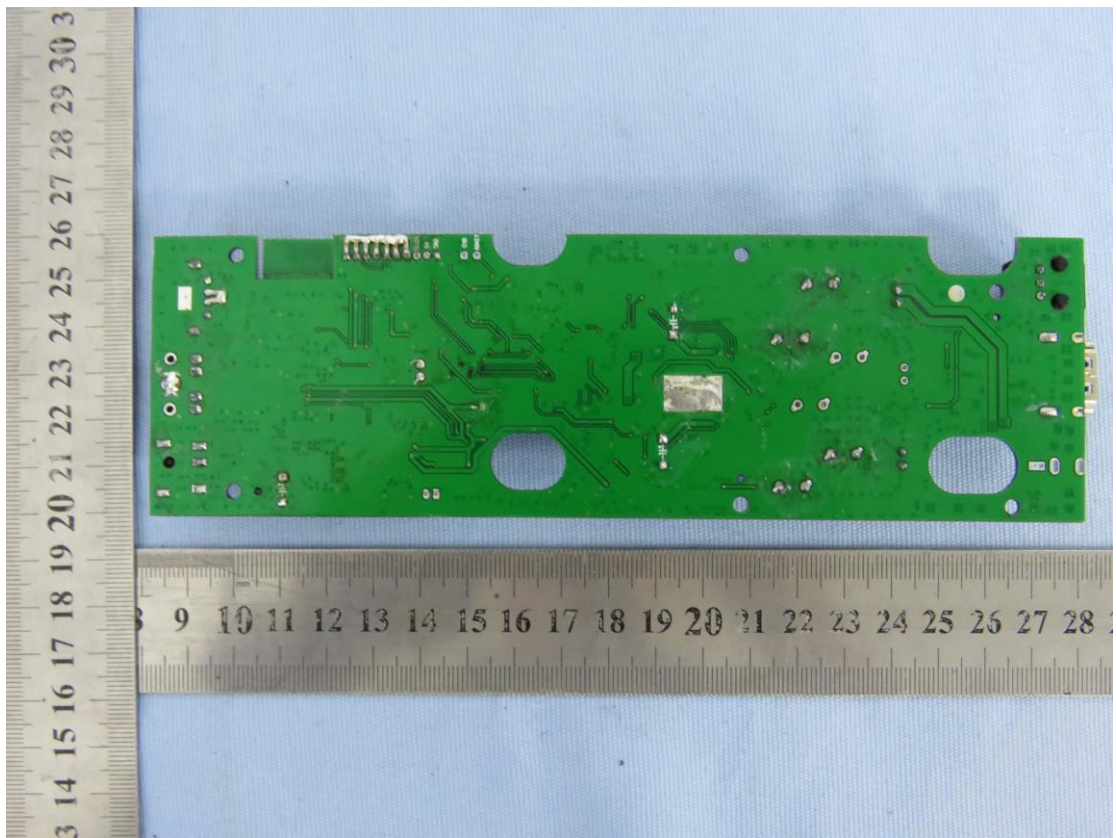

Internal Photo

RF Chip

C14Feb19 2014 V2.0
C120BT-RF010, 708 nAHS
Optek
Pb

Antenna