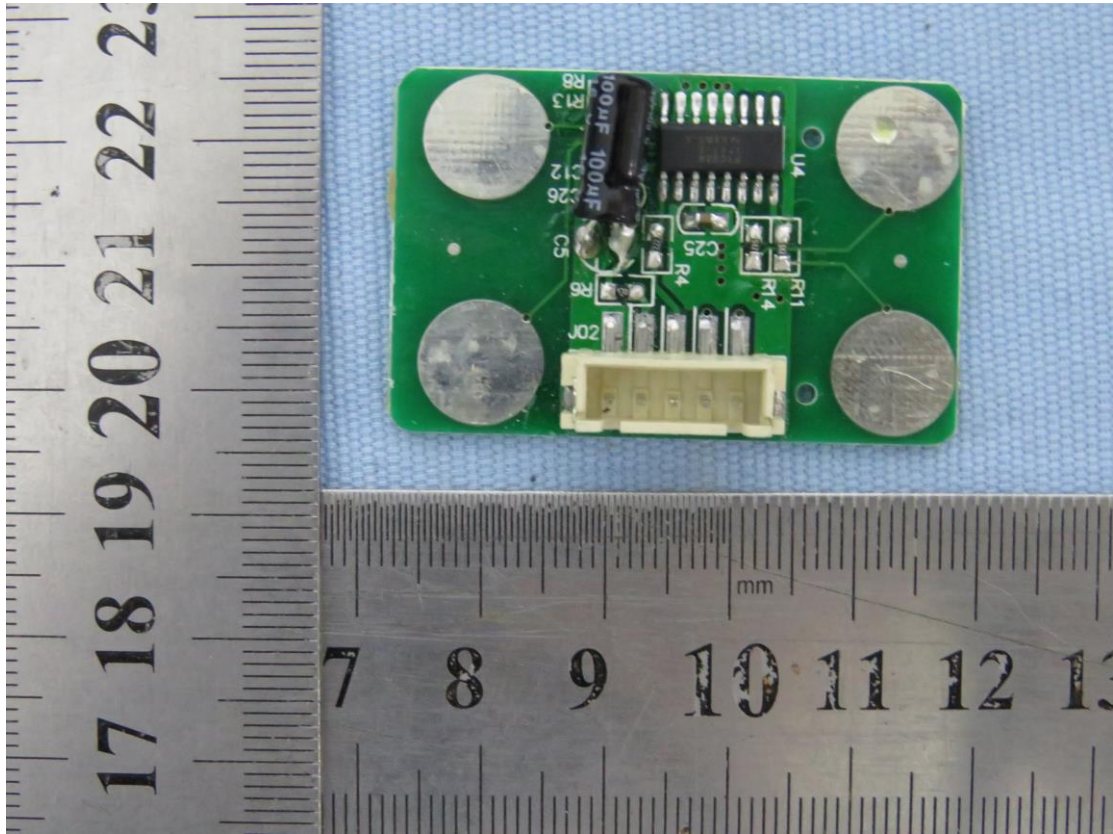

Internal Photo

RF Chip

C14Feb19 2014 V2.0
C120BT-RF010, 708 nAHS
Optek
Pb

Antenna