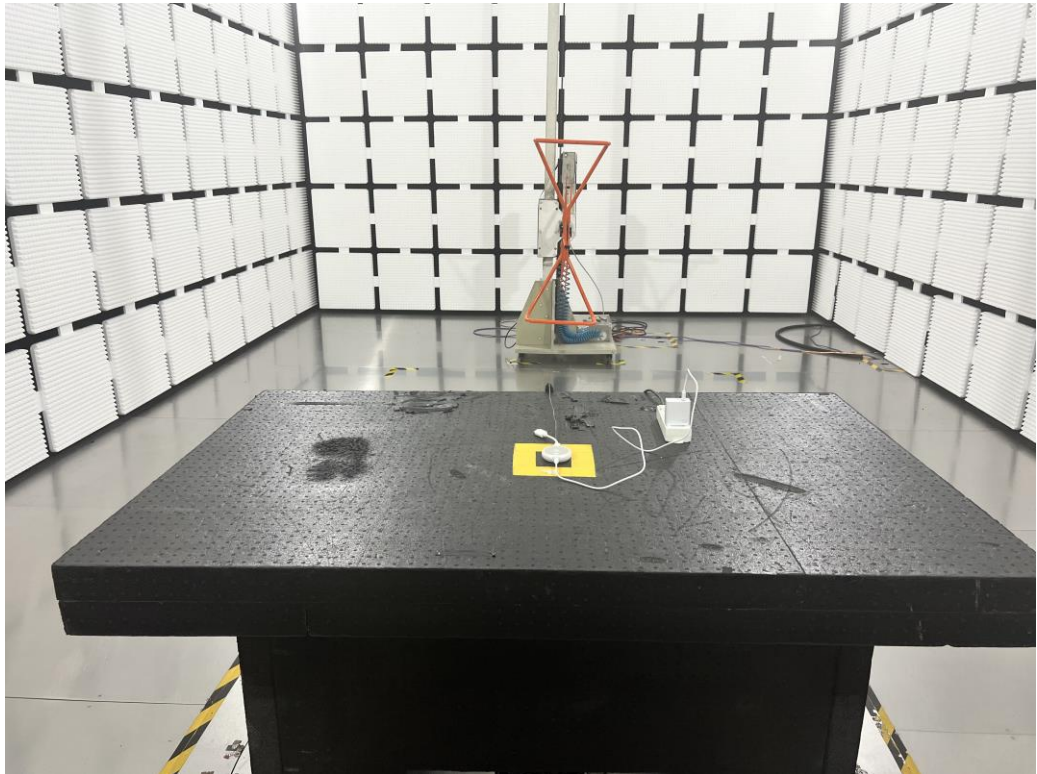

TEST SETUP PHOTOGRAPHS OF EUT

AC POWER LINE CONDUCTED EMISSION TEST

Front View

Side View

RADIATED EMISSION TEST

Below 1GHz

Above 1GHz