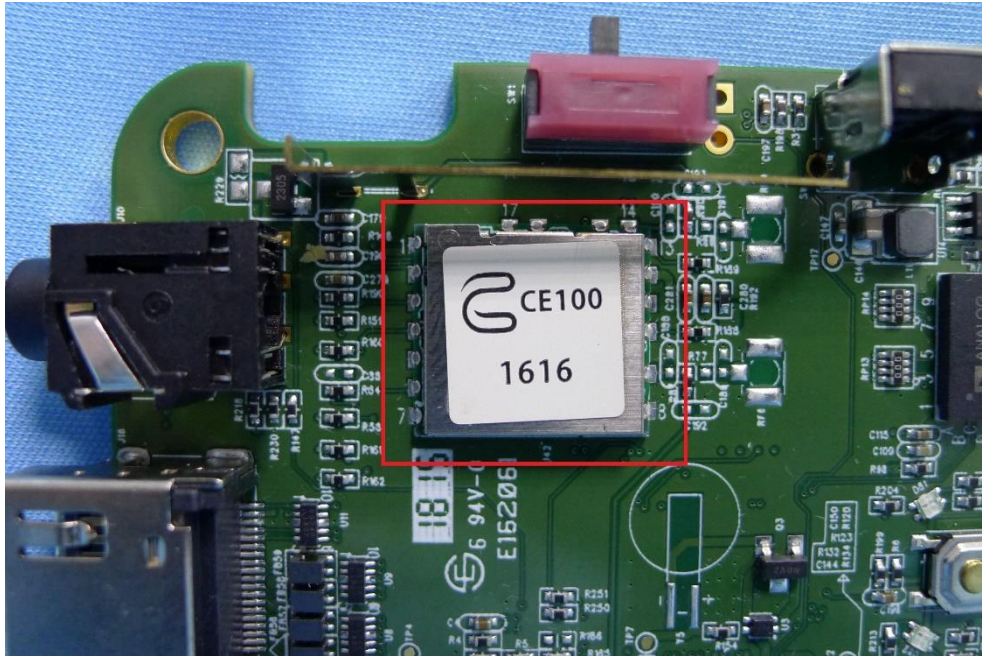

Product: HDMI over Wireless Video Extender
Trade Name: j5create
Model Number: JVAW51 TX / JVAW51 RX
Report No.: 1806TW1202-U2

(9) EUT Photo- JVAW51 TX