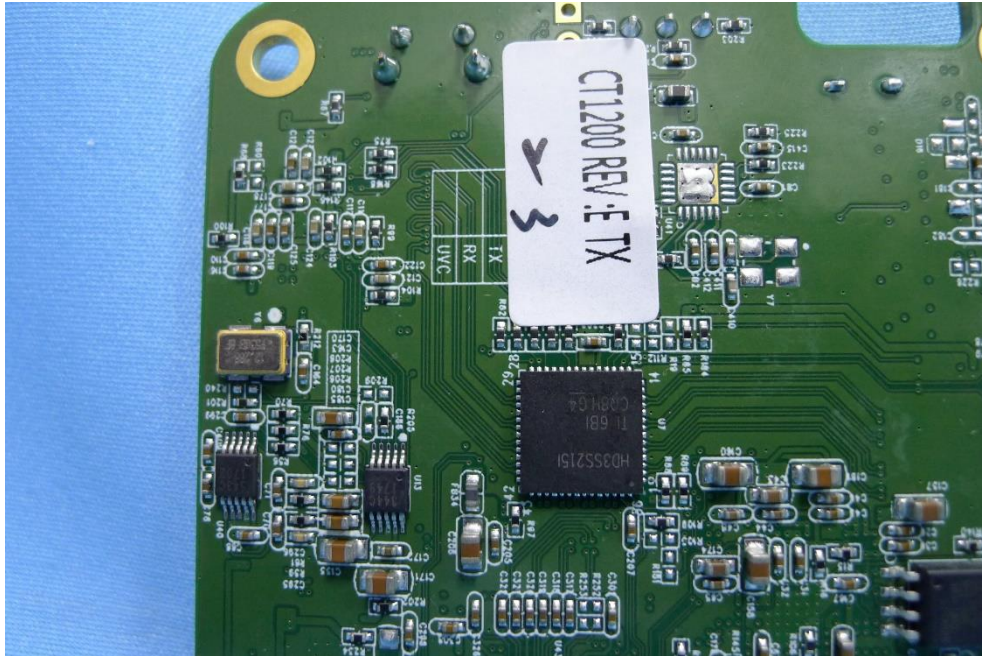

(9) EUT Photo- JVAW51 TX

(10) EUT Photo- JVAW51 TX

Product: HDMI over Wireless Video Extender
Trade Name: j5create
Model Number: JVAW51 TX / JVAW51 RX
Report No.: 1806TW1202-U2

(11) EUT Photo- JVAW51 TX

(12) EUT Photo- JVAW51 RX