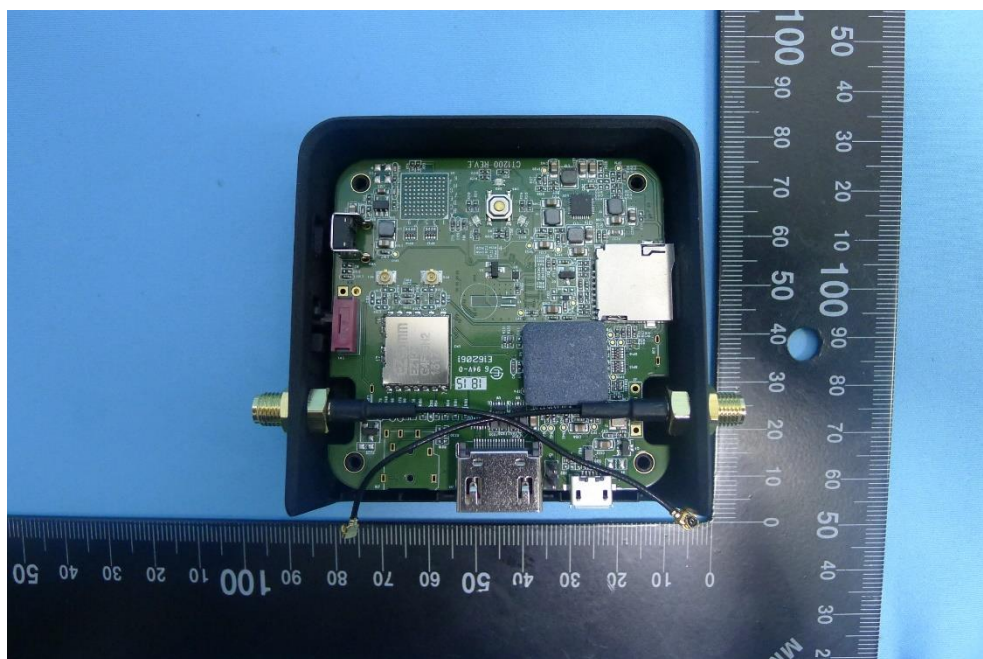

(14) EUT Photo- JVAW51 RX