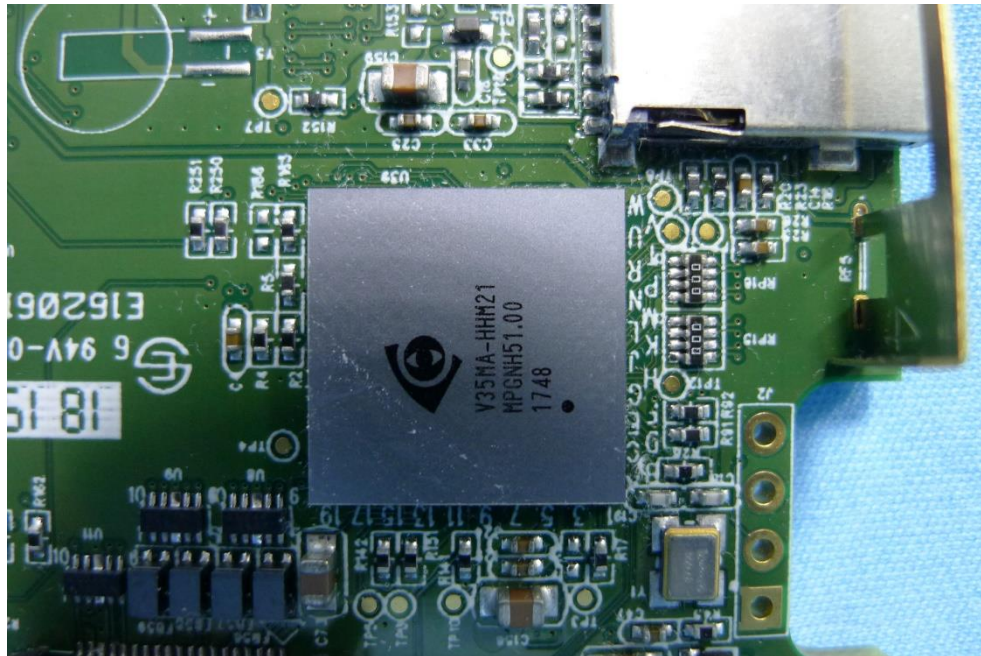

Product: HDMI over Wireless Video Extender
Trade Name: j5create
Model Number: JVAW51 TX / JVAW51 RX
Report No.: 1806TW1202-U2

Internal Photograph

(1) EUT Photo- JVAW51 TX

(2) EUT Photo- JVAW51 TX

Product: HDMI over Wireless Video Extender
Trade Name: j5create
Model Number: JVAW51 TX / JVAW51 RX
Report No.: 1806TW1202-U2

(3) EUT Photo- JVAW51 TX

(4) EUT Photo- JVAW51 TX

Product: HDMI over Wireless Video Extender
Trade Name: j5create
Model Number: JVAW51 TX / JVAW51 RX
Report No.: 1806TW1202-U2

(5) EUT Photo- JVAW51 TX

(6) EUT Photo- JVAW51 TX

Product: HDMI over Wireless Video Extender
Trade Name: j5create
Model Number: JVAW51 TX / JVAW51 RX
Report No.: 1806TW1202-U2

(7) EUT Photo- JVAW51 TX

(8) EUT Photo- JVAW51 TX

Product: HDMI over Wireless Video Extender
Trade Name: j5create
Model Number: JVAW51 TX / JVAW51 RX
Report No.: 1806TW1202-U2