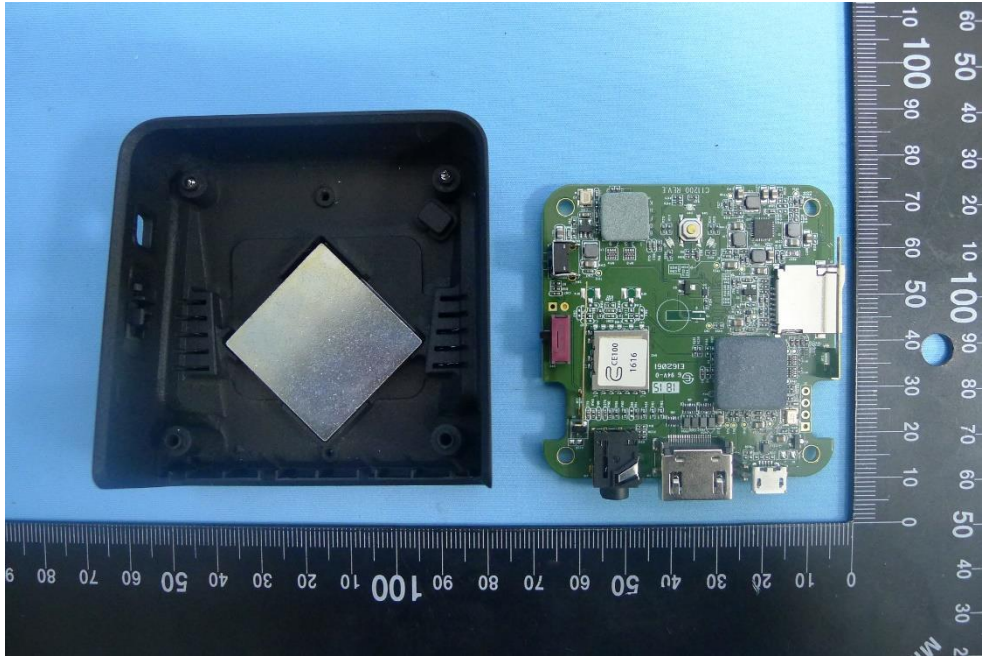

Product: HDMI over Wireless Video Extender
Trade Name: j5create
Model Number: JVAW51 TX / JVAW51 RX
Report No.: 1806TW1202-U2

Internal Photograph

(1) EUT Photo- JVAW51 TX

(2) EUT Photo- JVAW51 TX

Product: HDMI over Wireless Video Extender
Trade Name: j5create
Model Number: JVAW51 TX / JVAW51 RX
Report No.: 1806TW1202-U2

(3) EUT Photo- JVAW51 TX

(4) EUT Photo- JVAW51 TX

Product: HDMI over Wireless Video Extender
Trade Name: j5create
Model Number: JVAW51 TX / JVAW51 RX
Report No.: 1806TW1202-U2

(5) EUT Photo- JVAW51 TX

(6) EUT Photo- JVAW51 TX

Product: HDMI over Wireless Video Extender
Trade Name: j5create
Model Number: JVAW51 TX / JVAW51 RX
Report No.: 1806TW1202-U2

(7) EUT Photo- JVAW51 TX

(8) EUT Photo- JVAW51 TX

Product: HDMI over Wireless Video Extender
Trade Name: j5create
Model Number: JVAW51 TX / JVAW51 RX
Report No.: 1806TW1202-U2