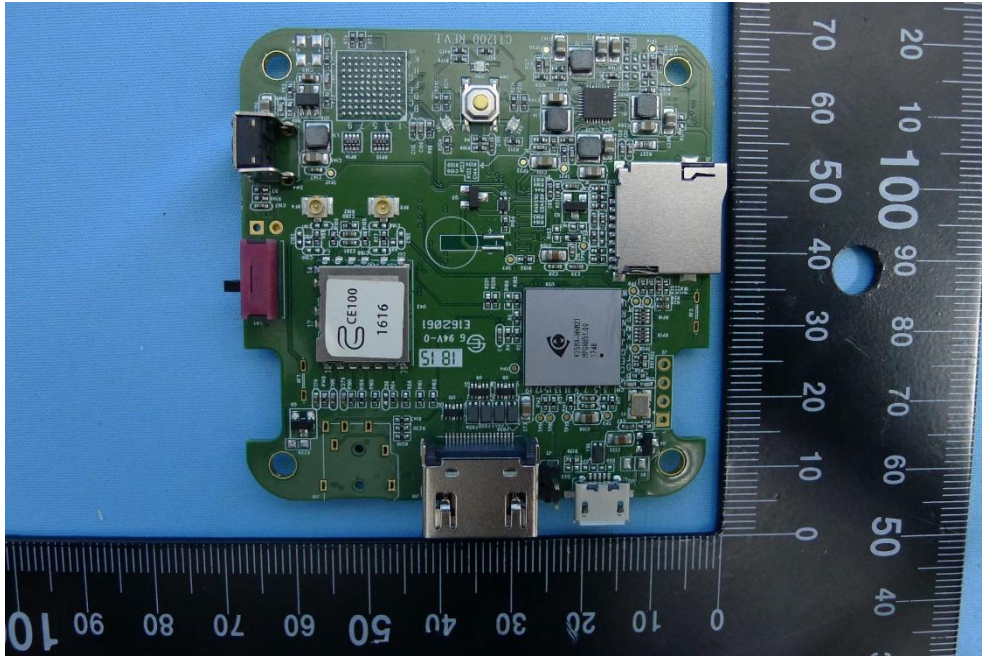

(15) EUT Photo- JVAW51 RX

(16) EUT Photo- JVAW51 RX

Product: HDMI over Wireless Video Extender
Trade Name: j5create
Model Number: JVAW51 TX / JVAW51 RX
Report No.: 1806TW1202-U2

(17) EUT Photo- JVAW51 RX