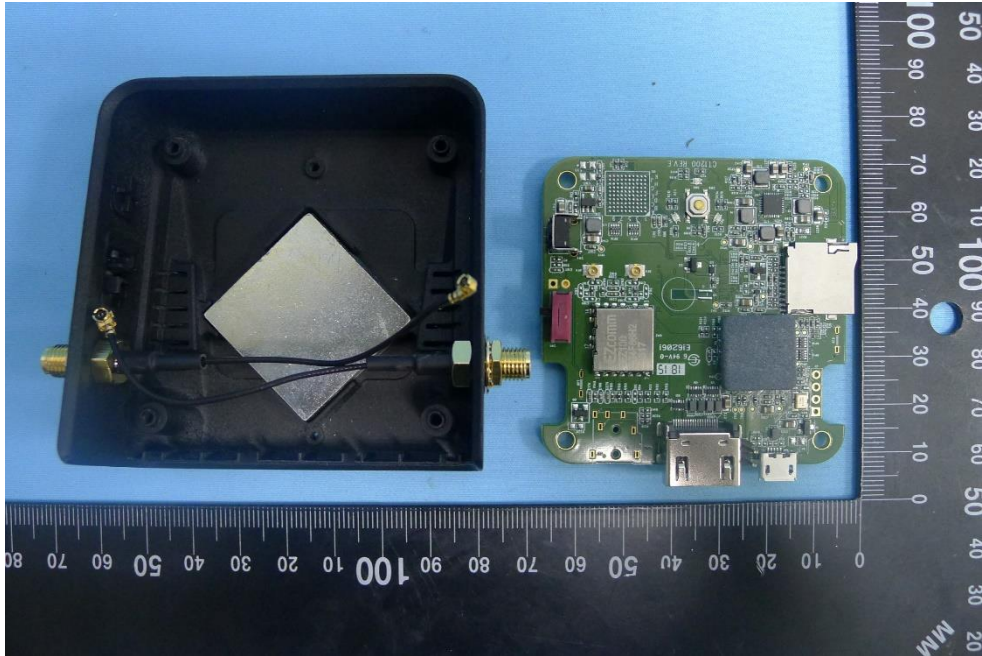

Product: HDMI over Wireless Video Extender
Trade Name: j5create
Model Number: JVAW51 TX / JVAW51 RX
Report No.: 1806TW1202-U2

(13) EUT Photo- JVAW51 RX

(14) EUT Photo- JVAW51 RX

Product: HDMI over Wireless Video Extender
Trade Name: j5create
Model Number: JVAW51 TX / JVAW51 RX
Report No.: 1806TW1202-U2

(15) EUT Photo- JVAW51 RX

(16) EUT Photo- JVAW51 RX

Product: HDMI over Wireless Video Extender
Trade Name: j5create
Model Number: JVAW51 TX / JVAW51 RX
Report No.: 1806TW1202-U2

(17) EUT Photo- JVAW51 RX