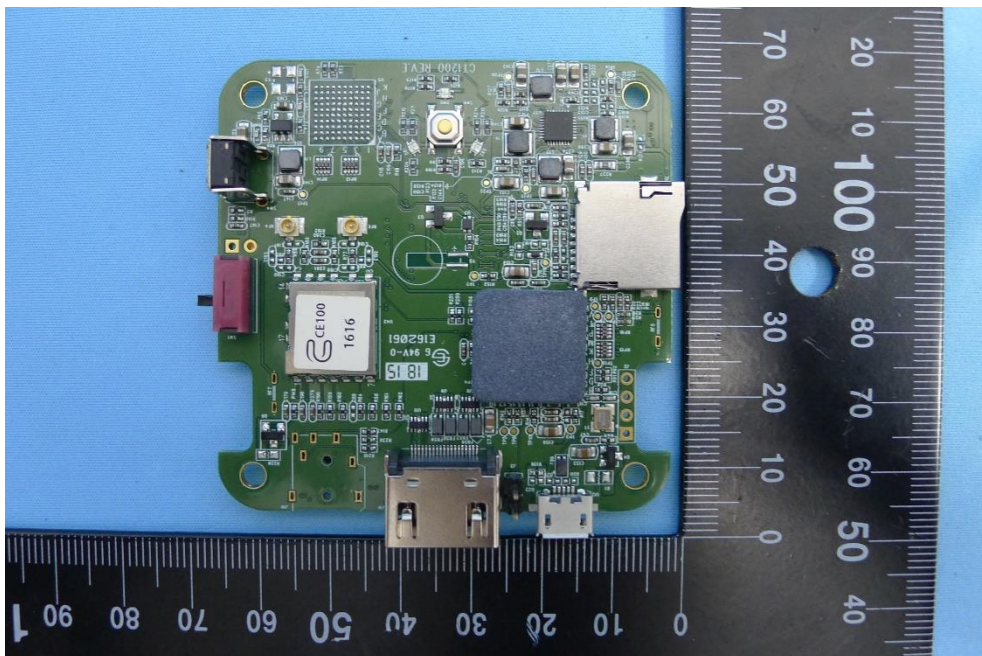

(16) EUT Photo- JVAW51 RX