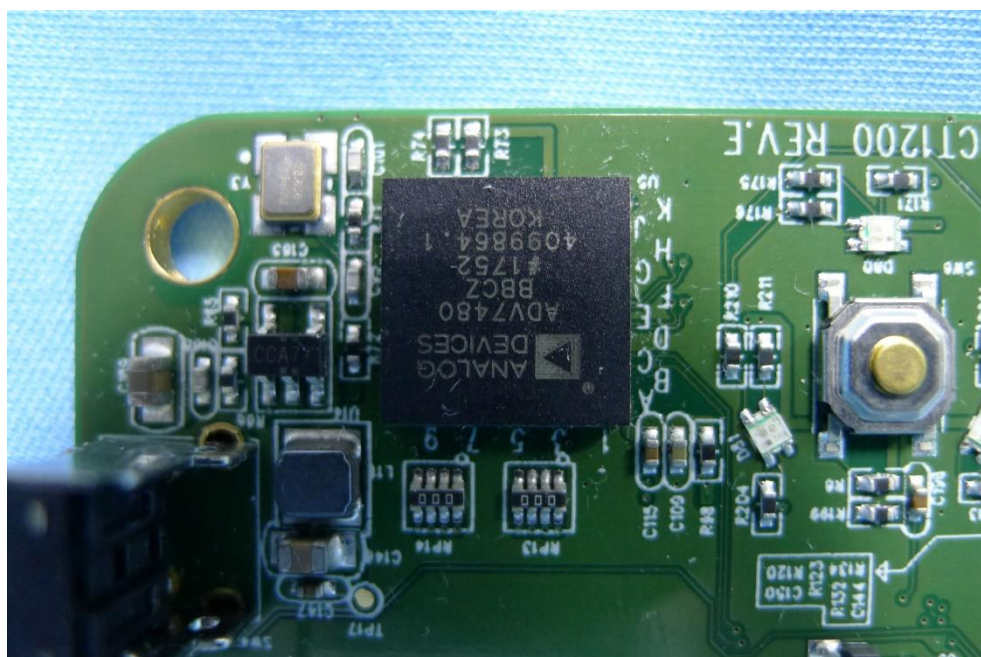

Product: HDMI over Wireless Video Extender
Trade Name: j5create
Model Number: JVAW51 TX / JVAW51 RX
Report No.: 1806TW1202-U2

Internal Photograph

(1) EUT Photo- JVAW51 TX

(2) EUT Photo- JVAW51 TX

Product: HDMI over Wireless Video Extender
Trade Name: j5create
Model Number: JVAW51 TX / JVAW51 RX
Report No.: 1806TW1202-U2

(3) EUT Photo- JVAW51 TX

(4) EUT Photo- JVAW51 TX

Product: HDMI over Wireless Video Extender
Trade Name: j5create
Model Number: JVAW51 TX / JVAW51 RX
Report No.: 1806TW1202-U2

(5) EUT Photo- JVAW51 TX

(6) EUT Photo- JVAW51 TX

Product: HDMI over Wireless Video Extender
Trade Name: j5create
Model Number: JVAW51 TX / JVAW51 RX
Report No.: 1806TW1202-U2

(7) EUT Photo- JVAW51 TX

(8) EUT Photo- JVAW51 TX

Product: HDMI over Wireless Video Extender
Trade Name: j5create
Model Number: JVAW51 TX / JVAW51 RX
Report No.: 1806TW1202-U2