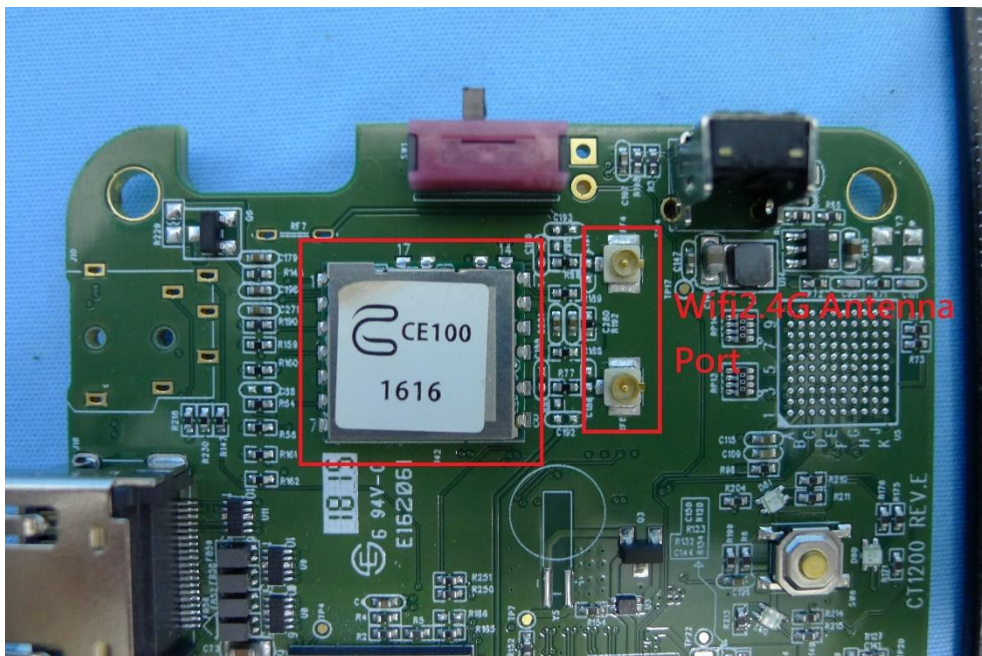

(18) EUT Photo- JVAW51 RX