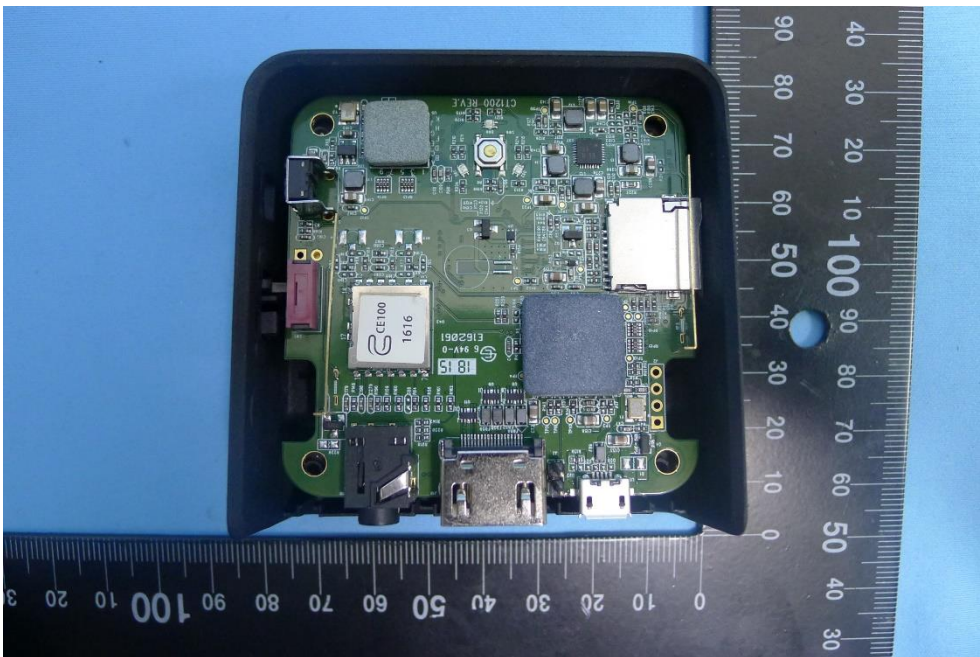

Product: HDMI over Wireless Video Extender
Trade Name: j5create
Model Number: JVAW51 TX / JVAW51 RX
Report No.: 1806TW1202-U2

Internal Photograph

(1) EUT Photo- JVAW51 TX

(2) EUT Photo- JVAW51 TX

Product: HDMI over Wireless Video Extender
Trade Name: j5create
Model Number: JVAW51 TX / JVAW51 RX
Report No.: 1806TW1202-U2

(3) EUT Photo- JVAW51 TX

(4) EUT Photo- JVAW51 TX

Product: HDMI over Wireless Video Extender
Trade Name: j5create
Model Number: JVAW51 TX / JVAW51 RX
Report No.: 1806TW1202-U2

(5) EUT Photo- JVAW51 TX

(6) EUT Photo- JVAW51 TX

Product: HDMI over Wireless Video Extender
Trade Name: j5create
Model Number: JVAW51 TX / JVAW51 RX
Report No.: 1806TW1202-U2

(7) EUT Photo- JVAW51 TX

(8) EUT Photo- JVAW51 TX

Product: HDMI over Wireless Video Extender
Trade Name: j5create
Model Number: JVAW51 TX / JVAW51 RX
Report No.: 1806TW1202-U2