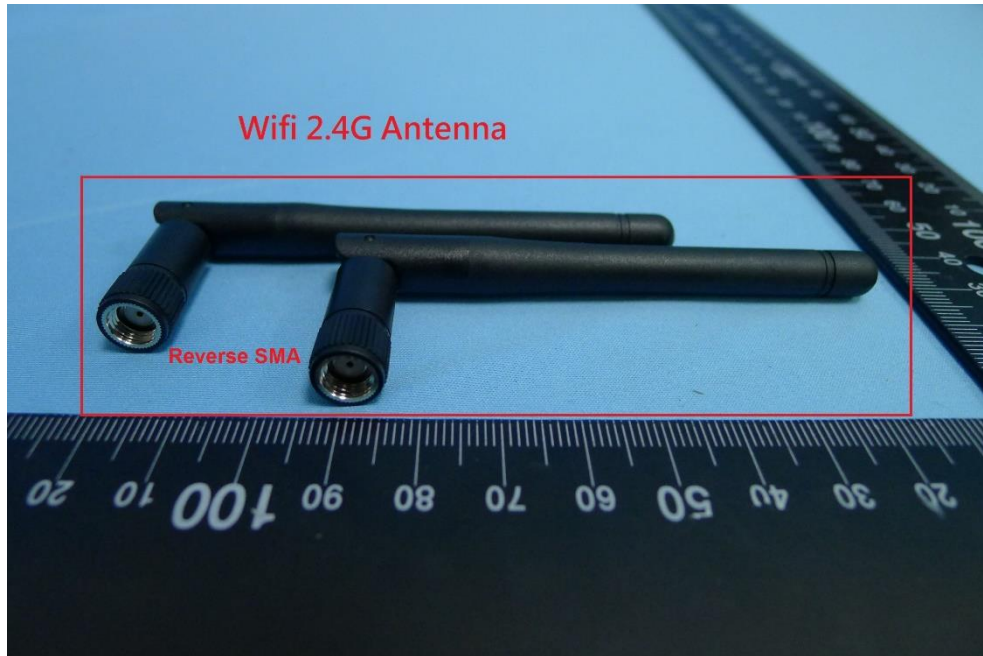

Product: HDMI over Wireless Video Extender
Trade Name: j5create
Model Number: JVAW51 TX / JVAW51 RX
Report No.: 1806TW1202-U2

(13) EUT Photo- JVAW51 RX