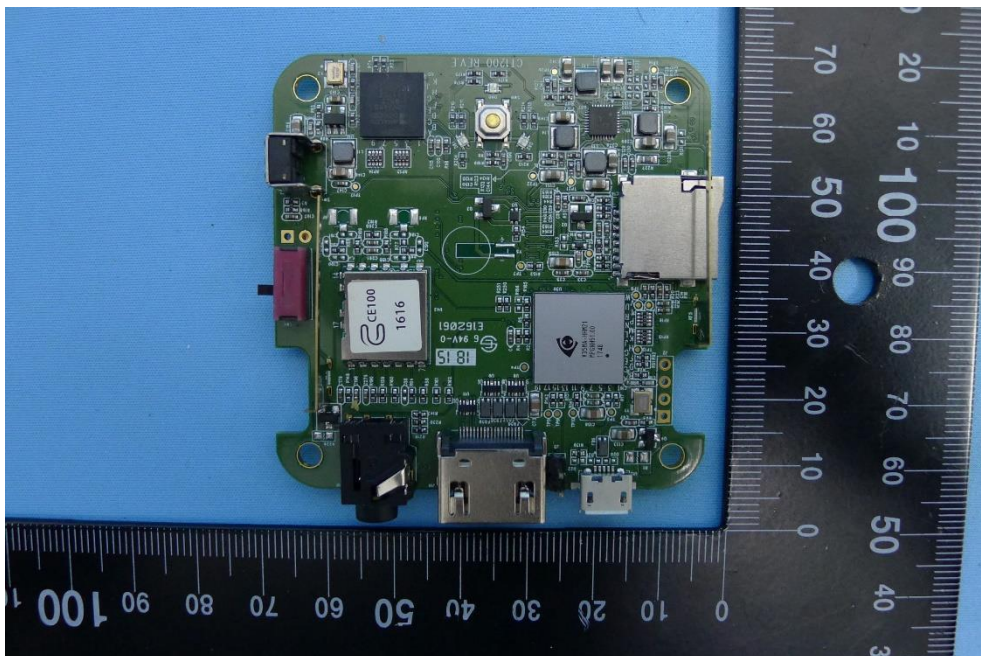

Product: HDMI over Wireless Video Extender
Trade Name: j5create
Model Number: JVAW51 TX / JVAW51 RX
Report No.: 1806TW1202-U2

Internal Photograph

(1) EUT Photo- JVAW51 TX

(2) EUT Photo- JVAW51 TX

Product: HDMI over Wireless Video Extender
Trade Name: j5create
Model Number: JVAW51 TX / JVAW51 RX
Report No.: 1806TW1202-U2

(3) EUT Photo- JVAW51 TX

(4) EUT Photo- JVAW51 TX

Product: HDMI over Wireless Video Extender
Trade Name: j5create
Model Number: JVAW51 TX / JVAW51 RX
Report No.: 1806TW1202-U2

(5) EUT Photo- JVAW51 TX

(6) EUT Photo- JVAW51 TX

Product: HDMI over Wireless Video Extender
Trade Name: j5create
Model Number: JVAW51 TX / JVAW51 RX
Report No.: 1806TW1202-U2

(7) EUT Photo- JVAW51 TX

(8) EUT Photo- JVAW51 TX

Product: HDMI over Wireless Video Extender
Trade Name: j5create
Model Number: JVAW51 TX / JVAW51 RX
Report No.: 1806TW1202-U2