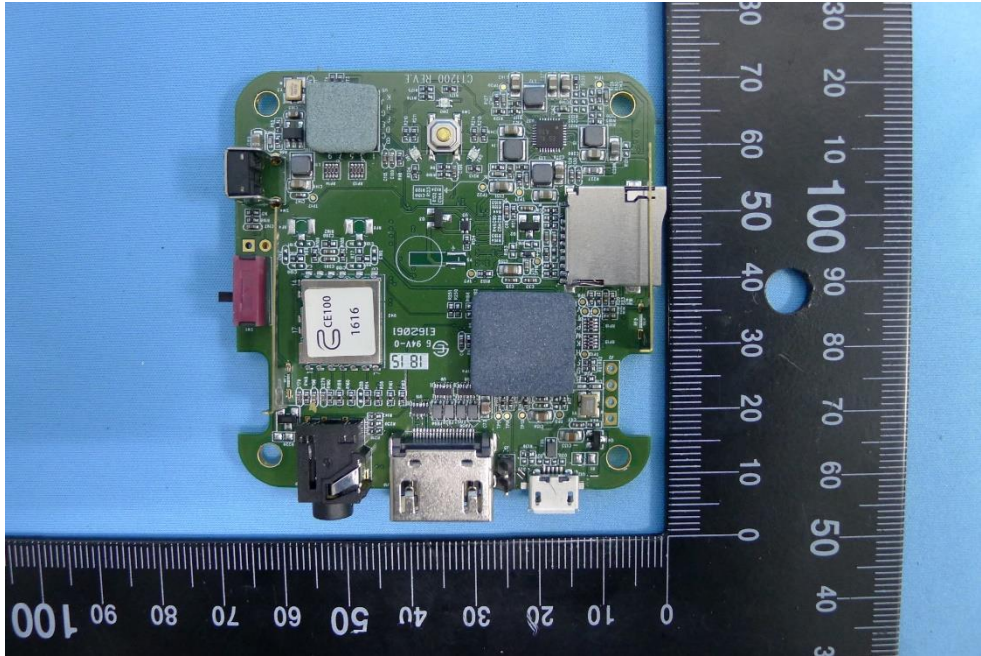

Product: HDMI over Wireless Video Extender
Trade Name: j5create
Model Number: JVAW51 TX / JVAW51 RX
Report No.: 1806TW1202-U2

Internal Photograph

(1) EUT Photo- JVAW51 TX

(2) EUT Photo- JVAW51 TX

Product: HDMI over Wireless Video Extender
Trade Name: j5create
Model Number: JVAW51 TX / JVAW51 RX
Report No.: 1806TW1202-U2

(3) EUT Photo- JVAW51 TX

(4) EUT Photo- JVAW51 TX

Product: HDMI over Wireless Video Extender
Trade Name: j5create
Model Number: JVAW51 TX / JVAW51 RX
Report No.: 1806TW1202-U2

(5) EUT Photo- JVAW51 TX

(6) EUT Photo- JVAW51 TX

Product: HDMI over Wireless Video Extender
Trade Name: j5create
Model Number: JVAW51 TX / JVAW51 RX
Report No.: 1806TW1202-U2

(7) EUT Photo- JVAW51 TX

(8) EUT Photo- JVAW51 TX

Product: HDMI over Wireless Video Extender
Trade Name: j5create
Model Number: JVAW51 TX / JVAW51 RX
Report No.: 1806TW1202-U2