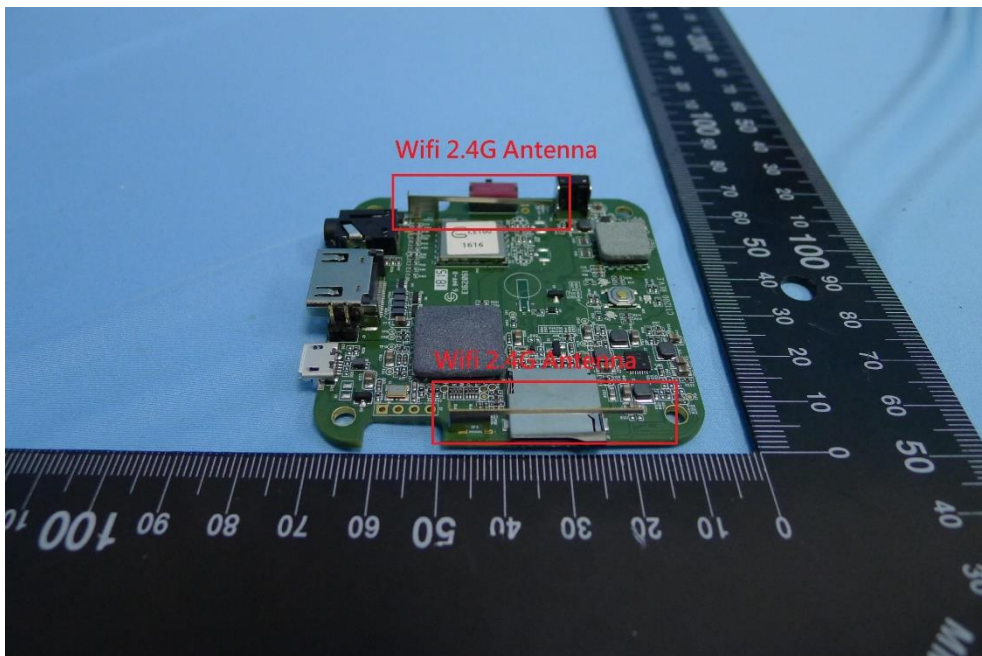

Product: HDMI over Wireless Video Extender
Trade Name: j5create
Model Number: JVAW51 TX / JVAW51 RX
Report No.: 1806TW1202-U2

Internal Photograph

(1) EUT Photo- JVAW51 TX

(2) EUT Photo- JVAW51 TX

Product: HDMI over Wireless Video Extender
Trade Name: j5create
Model Number: JVAW51 TX / JVAW51 RX
Report No.: 1806TW1202-U2

(3) EUT Photo- JVAW51 TX

(4) EUT Photo- JVAW51 TX

Product: HDMI over Wireless Video Extender
Trade Name: j5create
Model Number: JVAW51 TX / JVAW51 RX
Report No.: 1806TW1202-U2

(5) EUT Photo- JVAW51 TX

(6) EUT Photo- JVAW51 TX