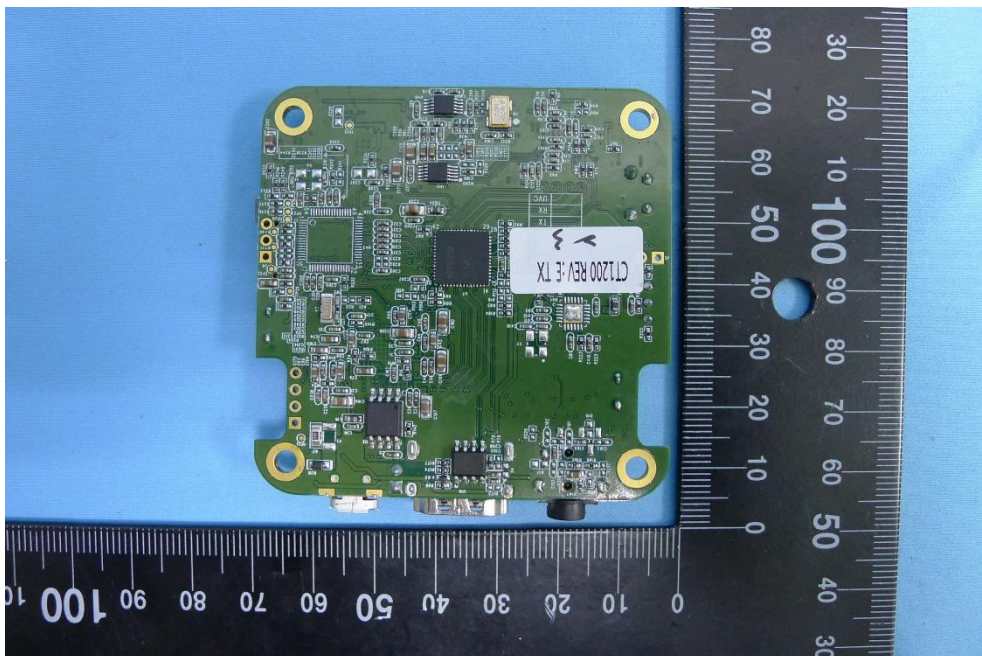

Product: HDMI over Wireless Video Extender
Trade Name: j5create
Model Number: JVAW51 TX / JVAW51 RX
Report No.: 1806TW1202-U2

(7) EUT Photo- JVAW51 TX

(8) EUT Photo- JVAW51 TX

Product: HDMI over Wireless Video Extender
Trade Name: j5create
Model Number: JVAW51 TX / JVAW51 RX
Report No.: 1806TW1202-U2

(9) EUT Photo- JVAW51 TX

(10) EUT Photo- JVAW51 TX

Product: HDMI over Wireless Video Extender
Trade Name: j5create
Model Number: JVAW51 TX / JVAW51 RX
Report No.: 1806TW1202-U2

(11) EUT Photo- JVAW51 TX

(12) EUT Photo- JVAW51 RX