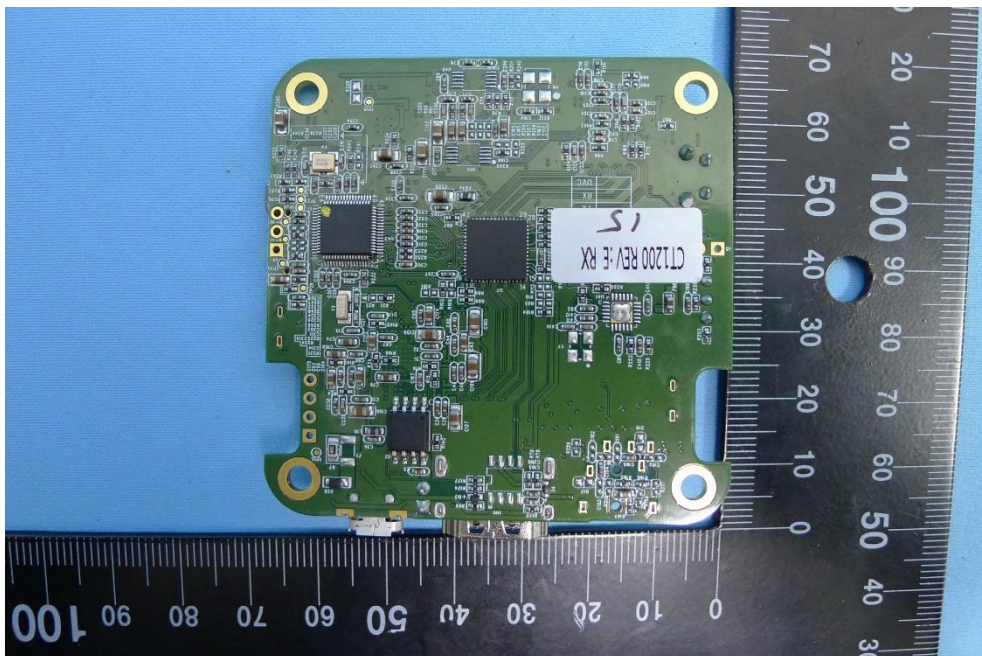

(18) EUT Photo- JVAW51 RX

Product: HDMI over Wireless Video Extender
Trade Name: j5create
Model Number: JVAW51 TX / JVAW51 RX
Report No.: 1806TW1202-U2

(19) EUT Photo- JVAW51 RX

(20) EUT Photo- JVAW51 RX