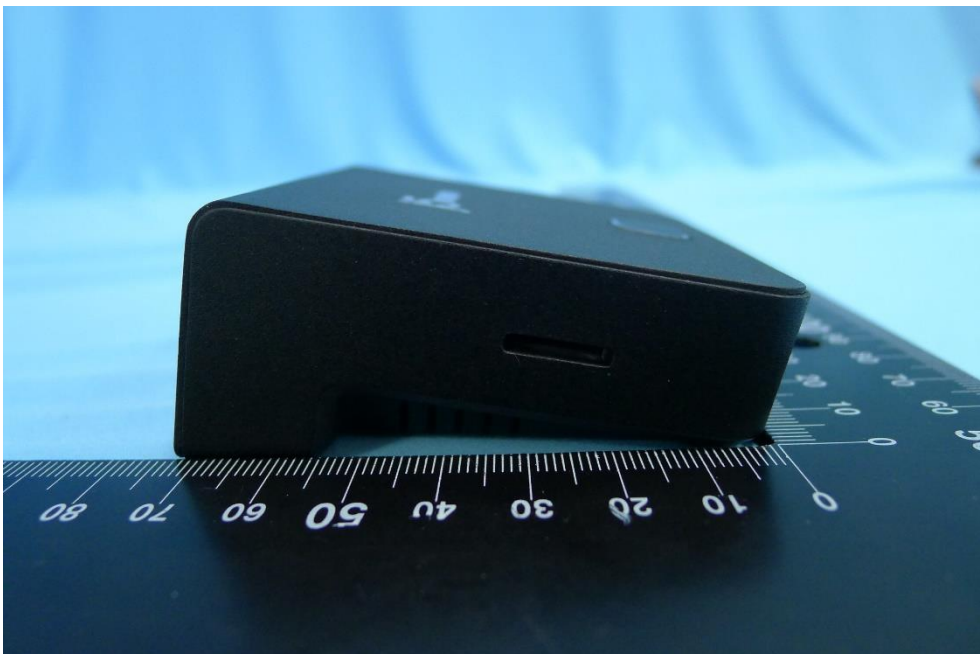

Product: HDMI over Wireless Video Extender
Trade Name: j5create
Model Number: JVAW51 TX / JVAW51 RX
Report No.: 1806TW1202-U2