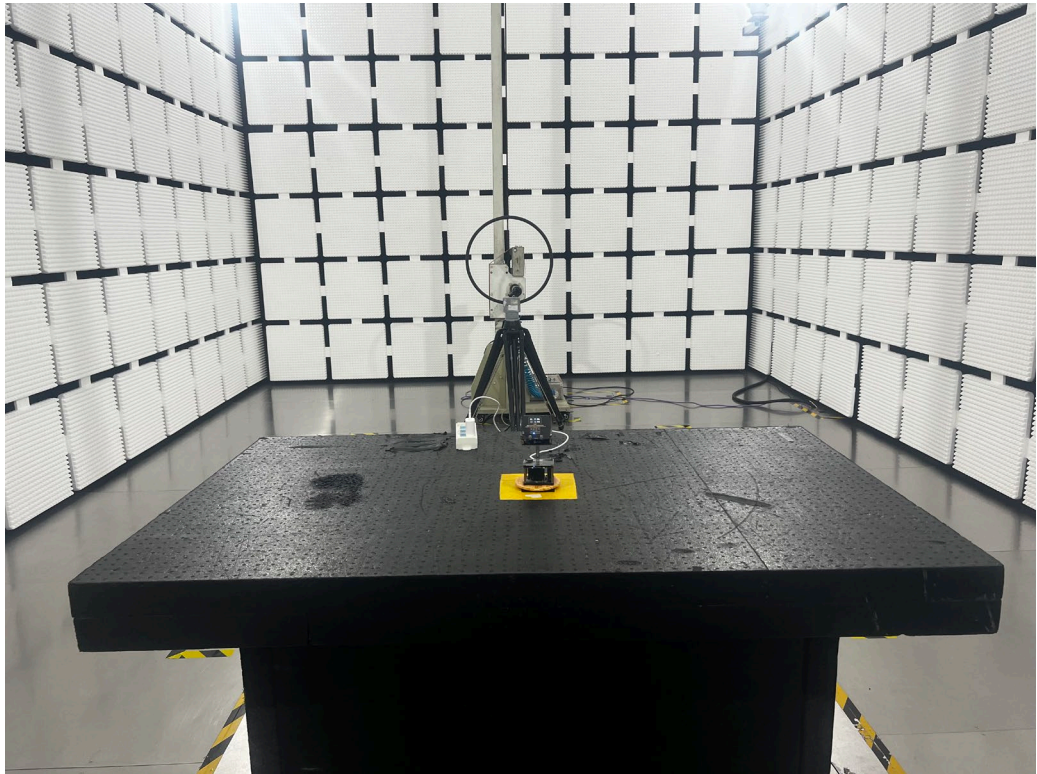

TEST SETUP PHOTOGRAPHS OF EUT

AC POWER LINE CONDUCTED EMISSION TEST

Front View

Side View

RADIATED EMISSION TEST

Below 30MHz

Above 30MHz