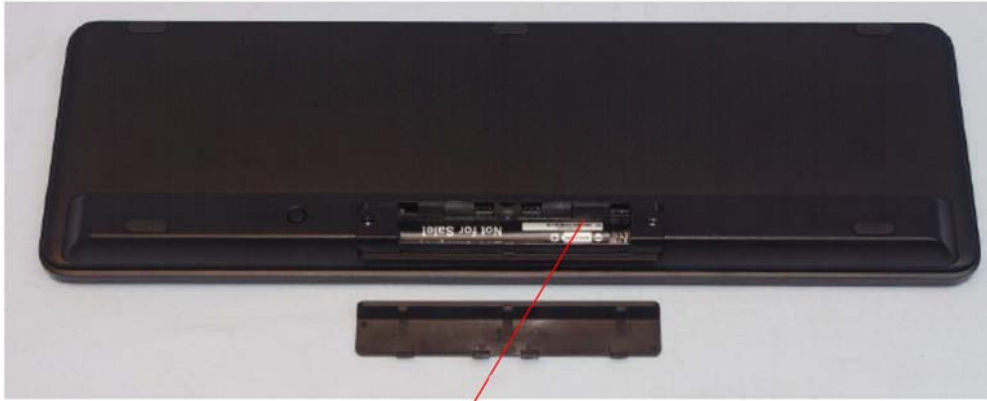

The label is permanently affixed inside the battery chamber and is readily visible to the user

j5create Wireless Keyboard for Chrome OS™ Model Number: JIKBW602-K
Power Rating: 3V \approx 10mA
FCC ID: 2AD37JIKBW602-K IC: 28313-JIKBW602K

Serial Number: ****.***

AAA/LR03 CE  MADE IN CHINA

This device complies with part 15 of the FCC rules. Operation is subject to the following two conditions: (1) This device may not cause harmful Interference, and (2) This device must accept any interference received, including interference that may cause undesired operation.

Label in battery chamber