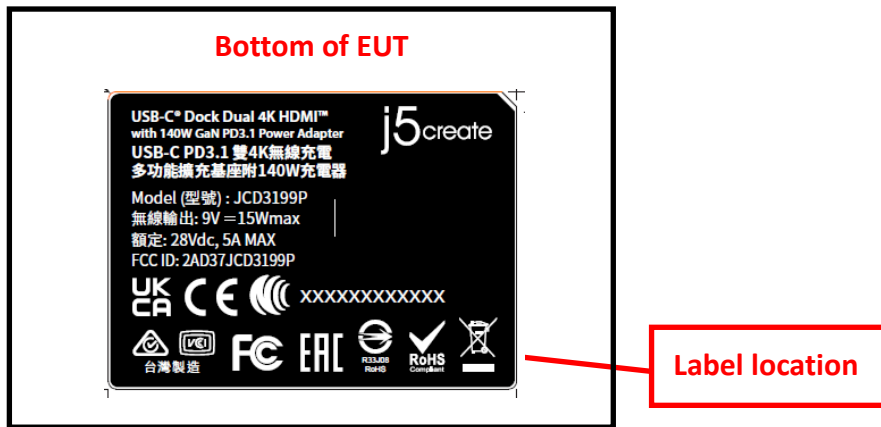

FCC ID: 2AD37JCD3199P

The label will be permanently affixed and readily visible.