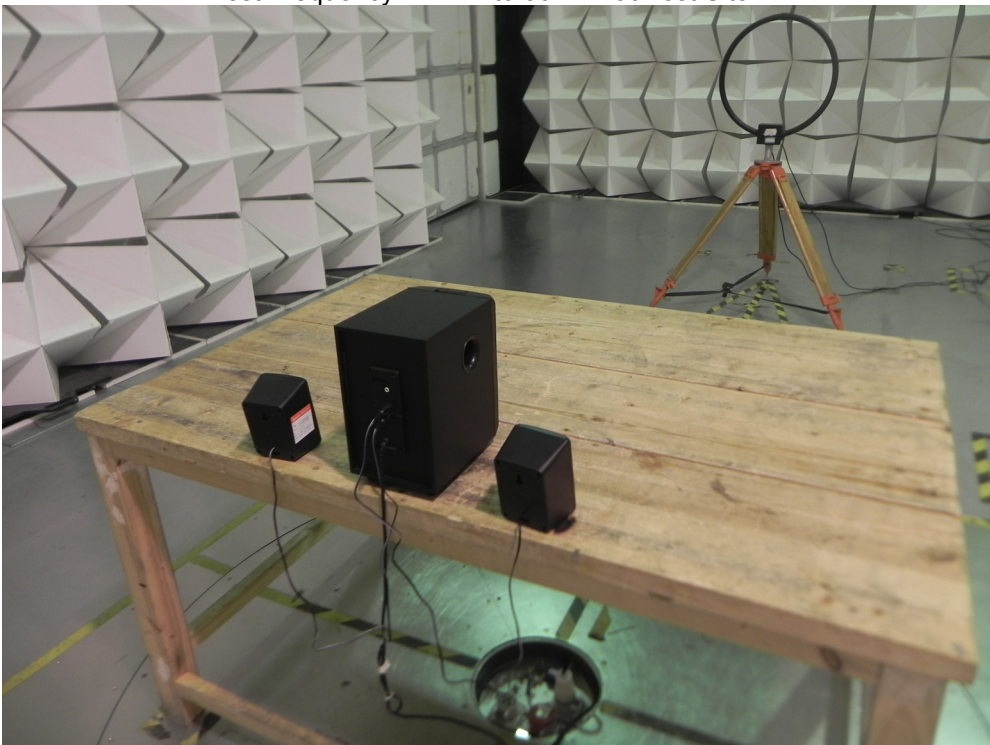

Photographs – Model IM210-BLK-BIG Test Setup

Photograph-Conducted Emissions Test Setup at Test Site 2#

Photograph-Radiated Emissions

Test Frequency 24MHz to 30MHz at Test Site 2#

Test Frequency 30MHz to 1000MHz at Test Site 2#