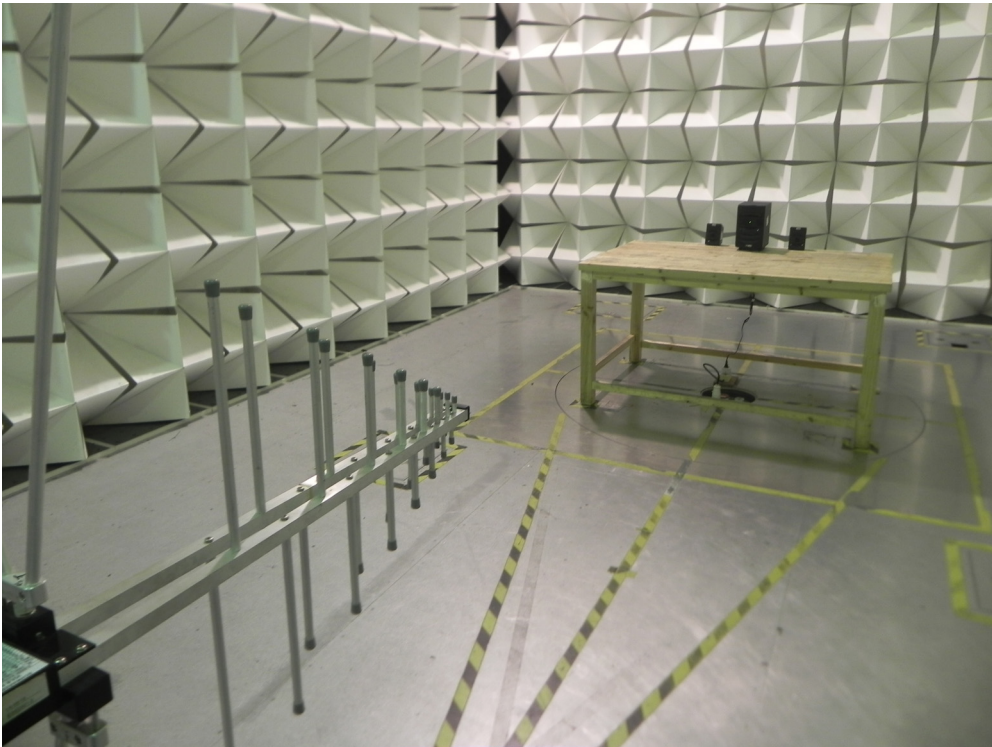

Photographs – Model IM210-BLK-BIG Test Setup

Photograph-Conducted Emissions Test Setup at Test Site 2#

Photograph-Radiated Emissions

Test Frequency 24MHz to 30MHz at Test Site 2#

Test Frequency 30MHz to 1000MHz at Test Site 2#

Test Frequency above 1GHz Test Site 1#