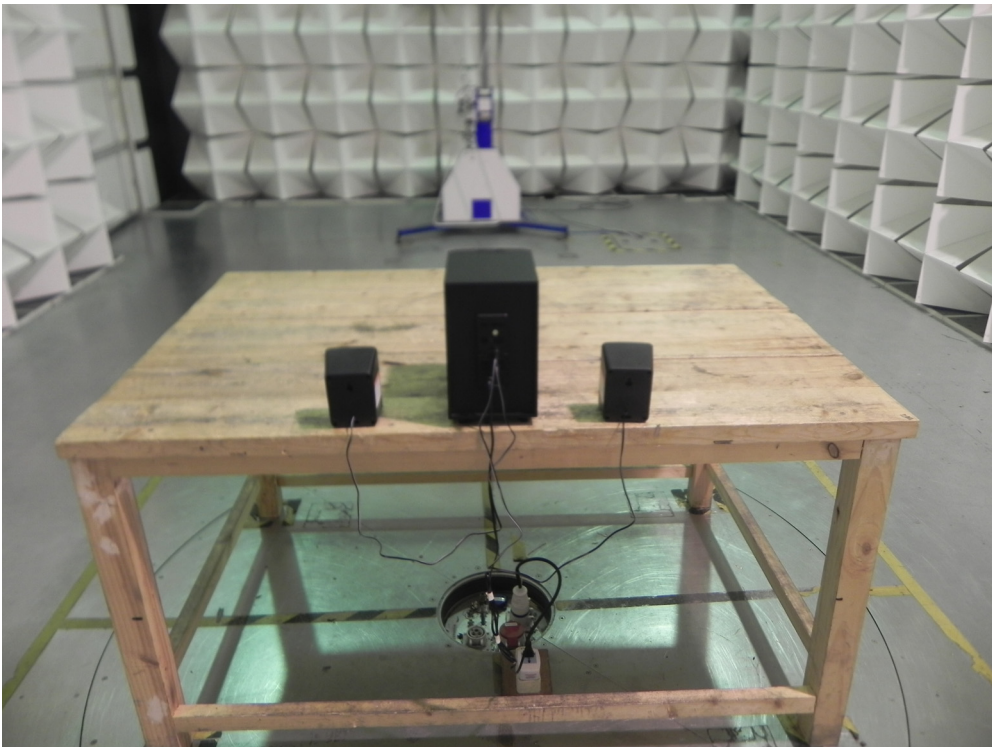

Photographs – Model IM210-BLK-BIG Test Setup

Photograph-Conducted Emissions Test Setup at Test Site 2#

Photograph-Radiated Emissions

Test Frequency 24MHz to 30MHz at Test Site 2#

Test Frequency 30MHz to 1000MHz at Test Site 2#