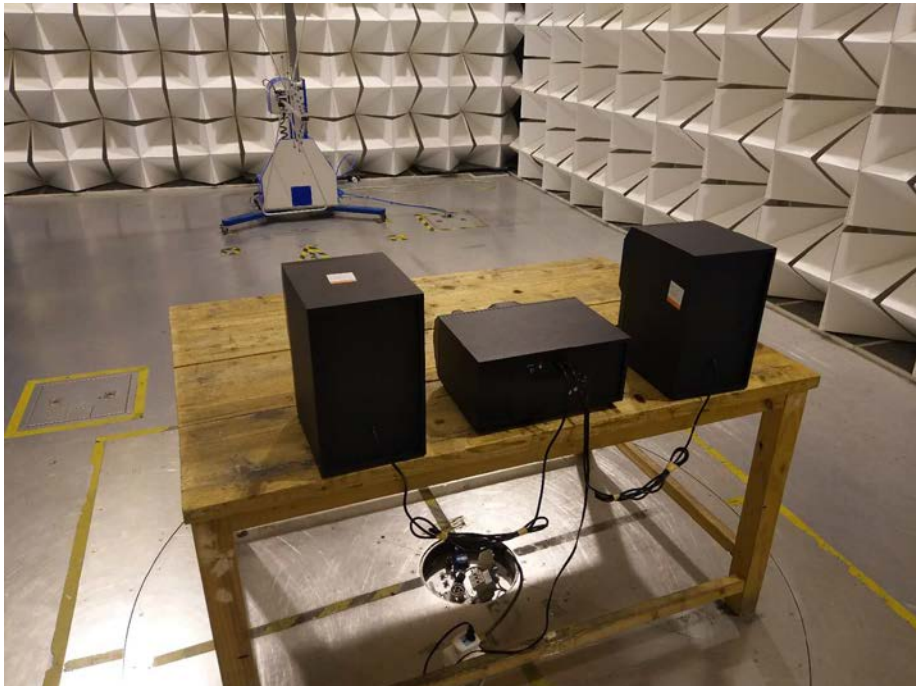

Appendix- Test set up-Photos

FCCID: 2AD33-IQ-1565BT

Model: HF8651KBU-H639

1. Radiated Emission

Test frequency Below 30MHz

Test frequency from 30MHz to 1GHz

Appendix- Test set up-Photos

Test frequency above 1GHz

Appendix- Test set up-Photos

2. Conducted Emission

====End====