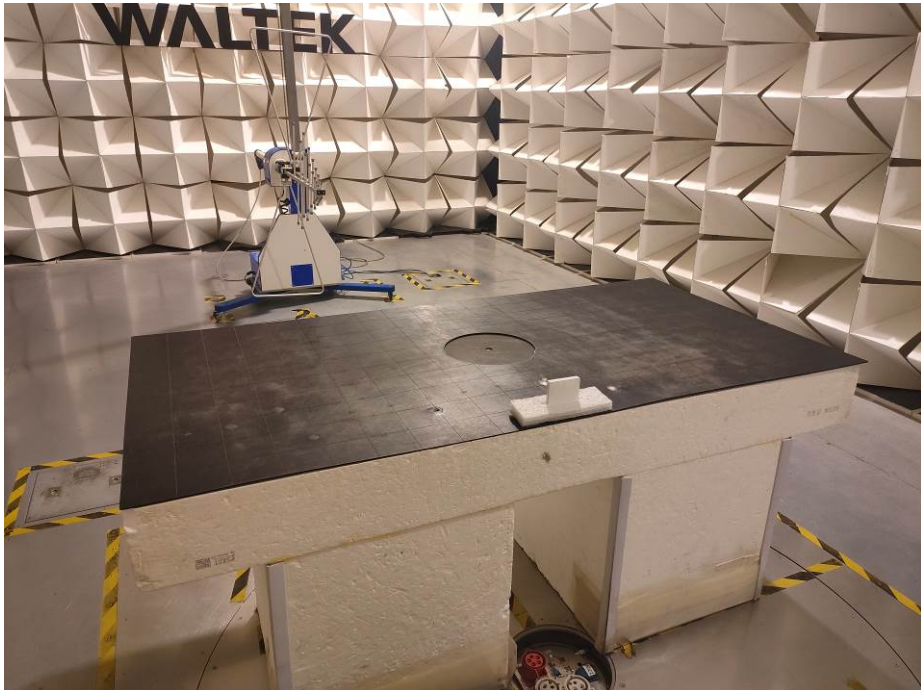

Appendix-K9C-W3-Photos

1. Test Setup photos Model K9C-W3 FCC ID: 2ACZU-K9C

1.1 Photograph –Test Setup

Below 30MHz Test Site 1#

For 30MHz-1000MHz Test Site 1#

Appendix-K9C-W3-Photos

For Above 1GHz Test Site 2#