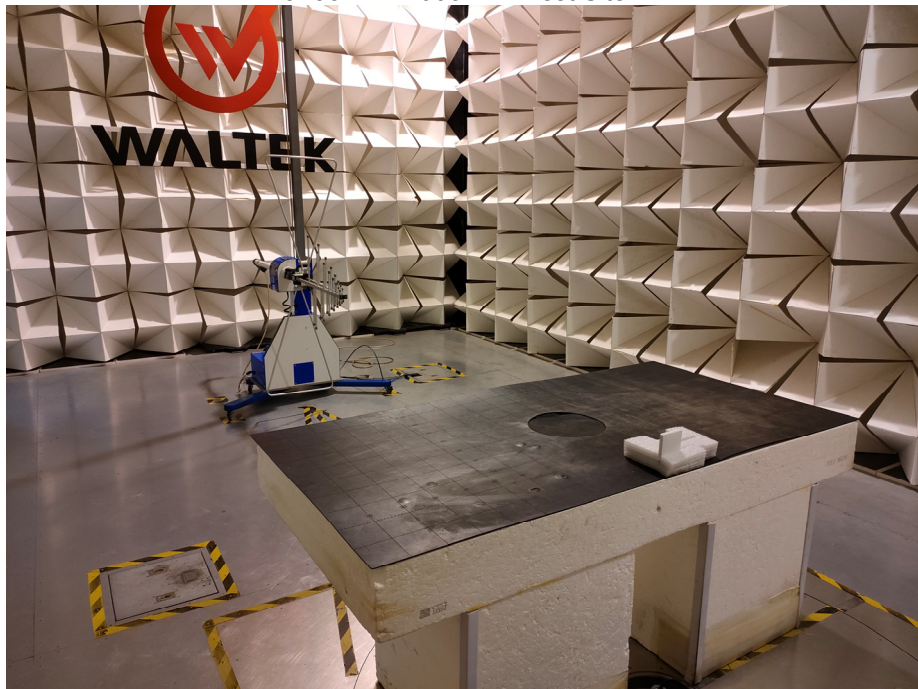

Appendix-K9B-W1-Photos

1. Test Setup photos FCC ID: 2ACZU-K9B

1.1. Photograph - Spurious Emissions Radiated Test Setup

Below 30MHz Test Site 2#

For 30MHz-1000MHz Test Site 2#

Appendix-K9B-W1-Photos

For Above 1GHz Test Site 1#