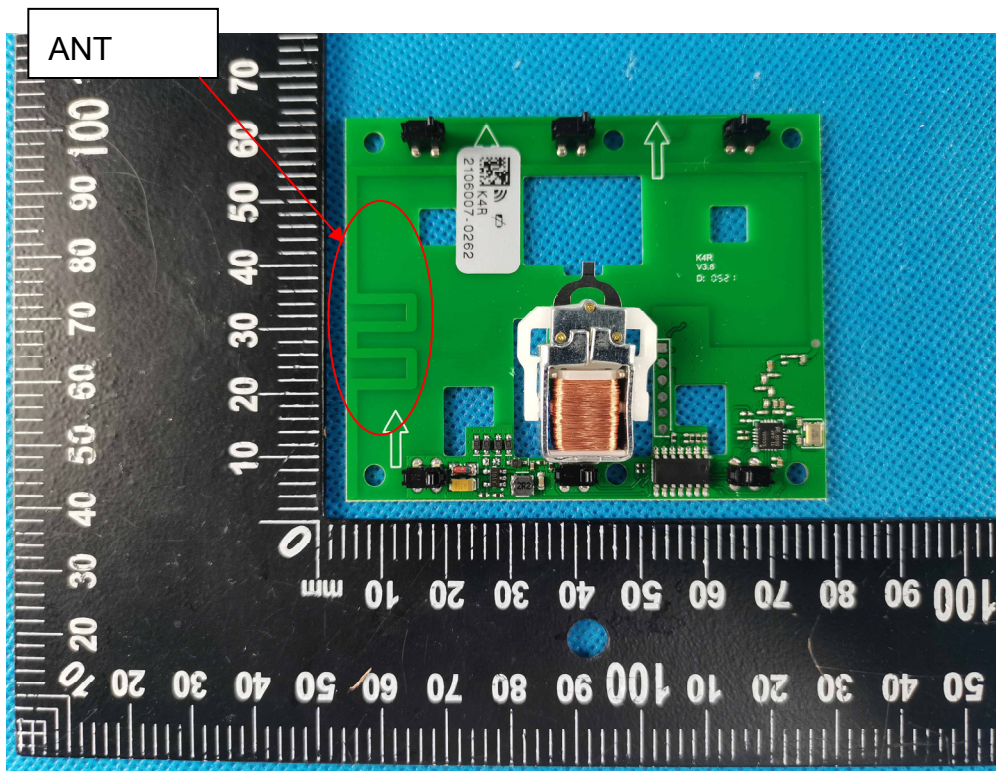

Appendix- K4RW3-Photos

2.2. EUT – Internal View Model K4RW3 FCC ID: 2ACZU-K4R

Appendix- K4RW3-Photos

---

====End=====