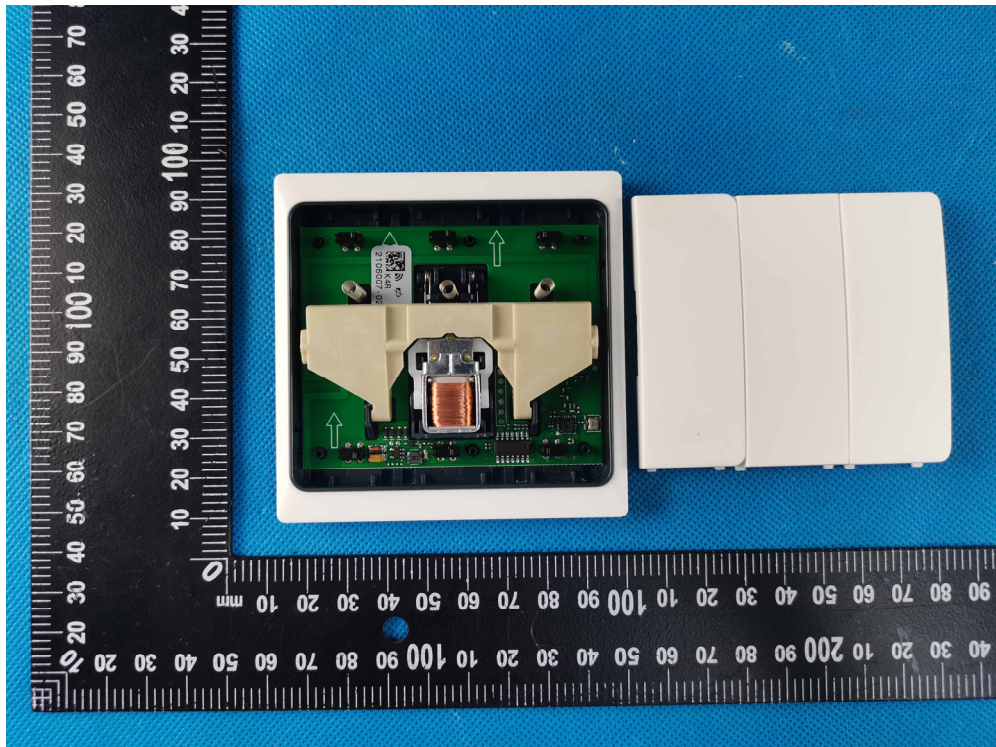

Appendix- K4RW3-Photos

2.2. EUT – Internal View Model K4RW3 FCC ID: 2ACZU-K4R

Appendix- K4RW3-Photos

---

====End=====