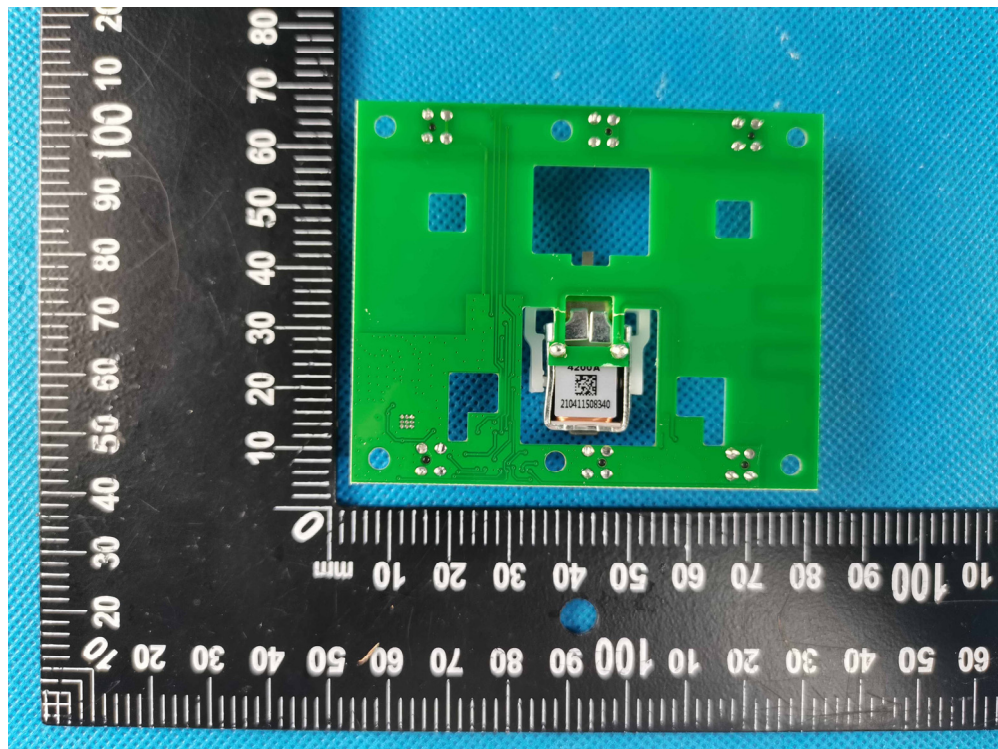

Appendix- K4RW3-Photos

2.2. EUT – Internal View Model K4RW3 FCC ID: 2ACZU-K4R

Appendix- K4RW3-Photos

---

====End=====