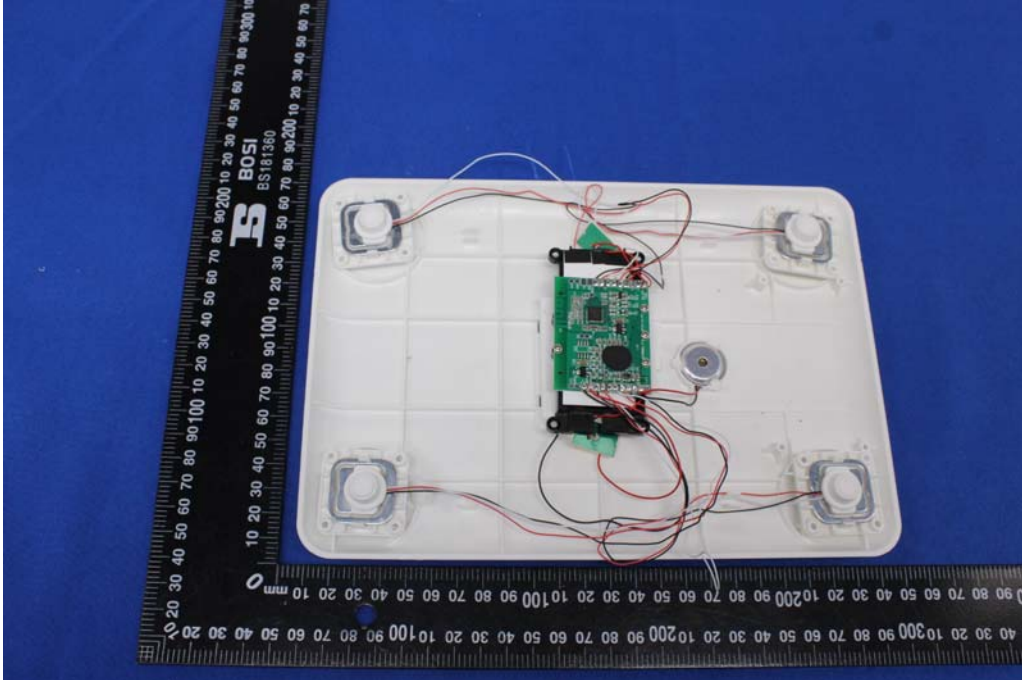

Appendix C: Photographs of EUT

Product: Bluetooth Kitchen Scales

Model: CK780BLE

Internal Photos

Antenna