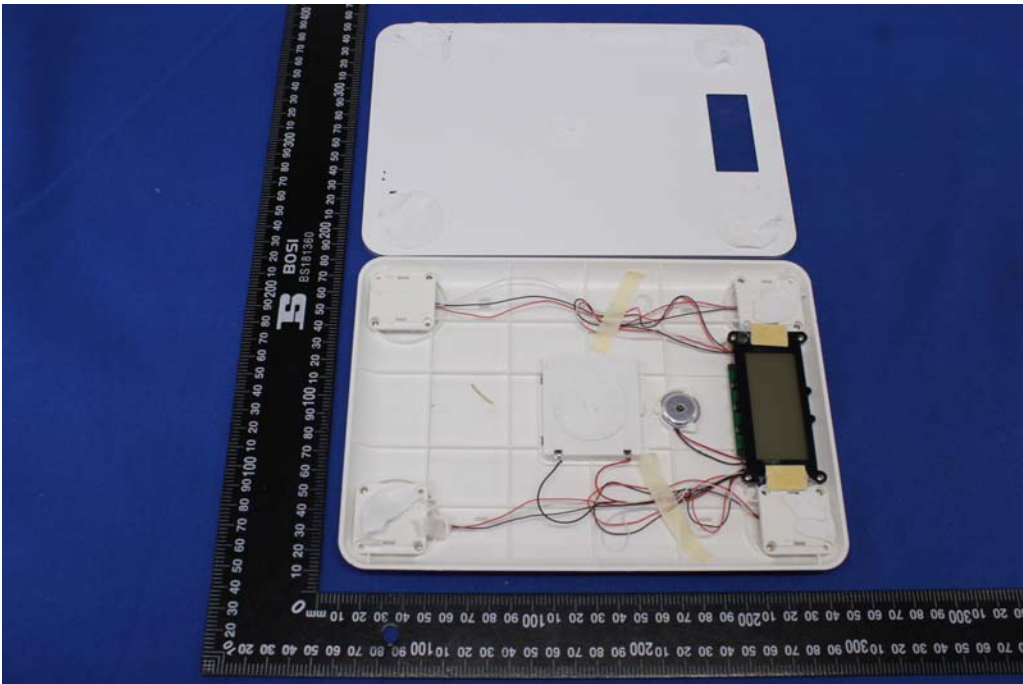

Appendix C: Photographs of EUT

Product: Bluetooth Kitchen Scales

Model: CK780BLE

Internal Photos

Antenna