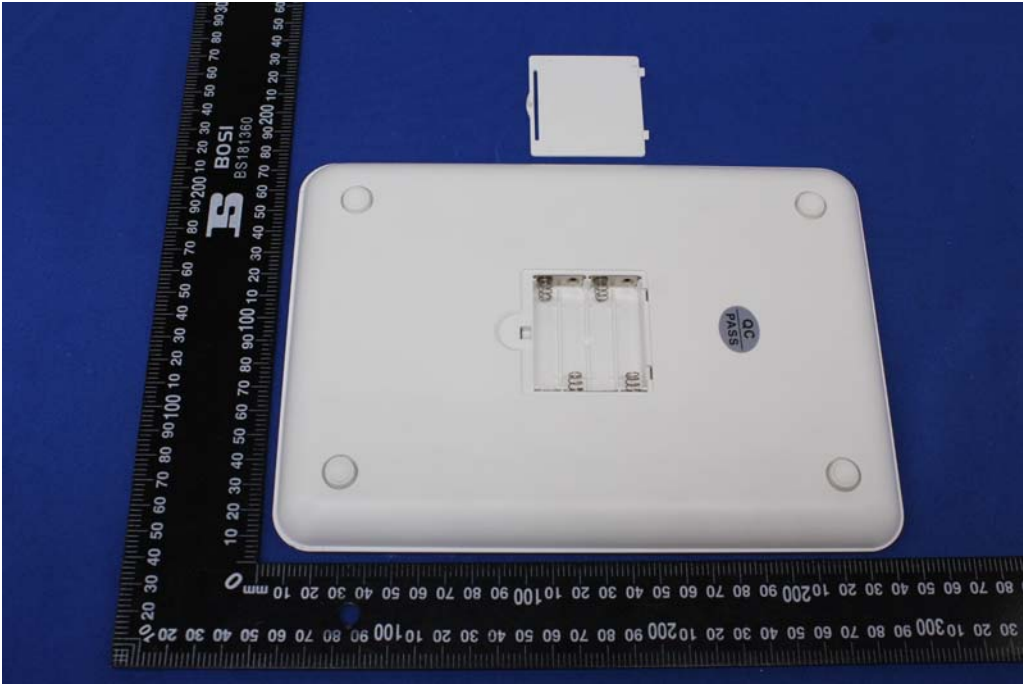

Appendix C: Photographs of EUT

Product: Bluetooth Kitchen Scales

Model: CK780BLE

Internal Photos

Antenna