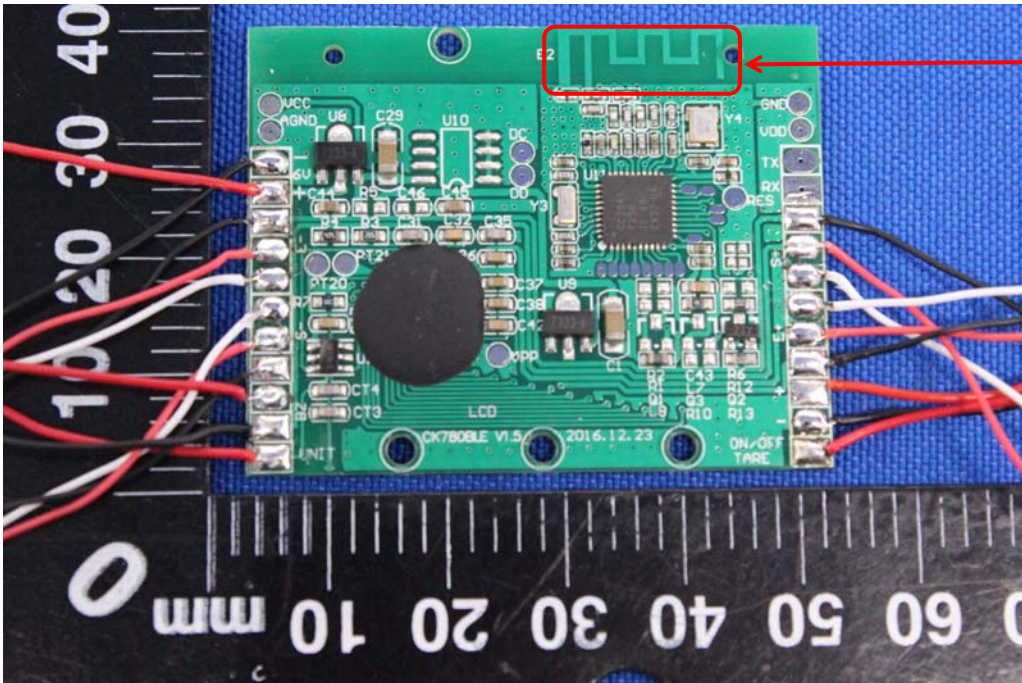

Appendix C: Photographs of EUT

Product: Bluetooth Kitchen Scales

Model: CK780BLE

Internal Photos

Antenna