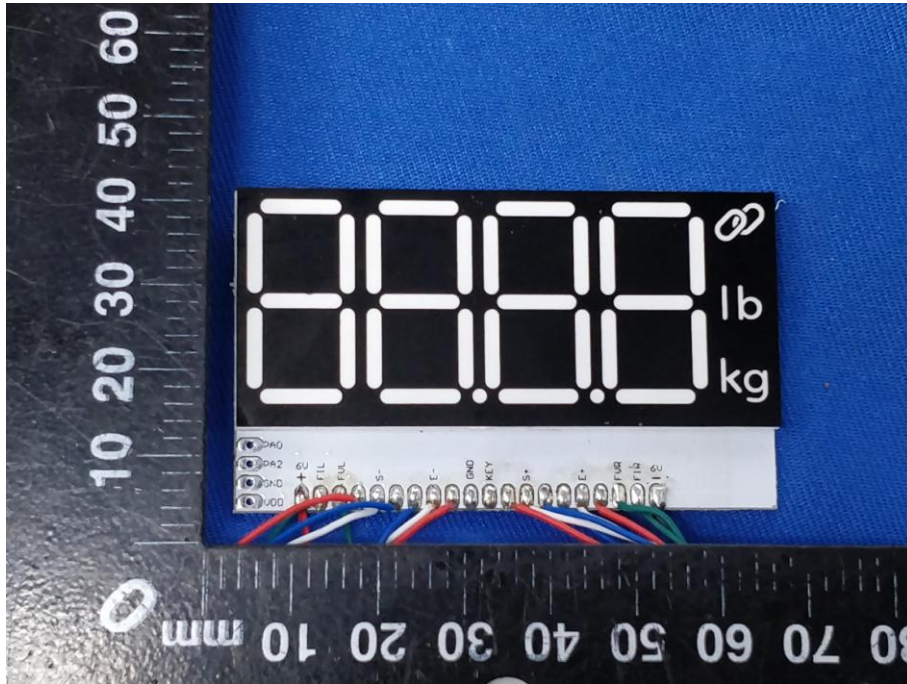

## Appendix B: Photographs of EUT

Product: Bluetooth Electronic Scale

Model: CF390

Internal Photos

Antenna