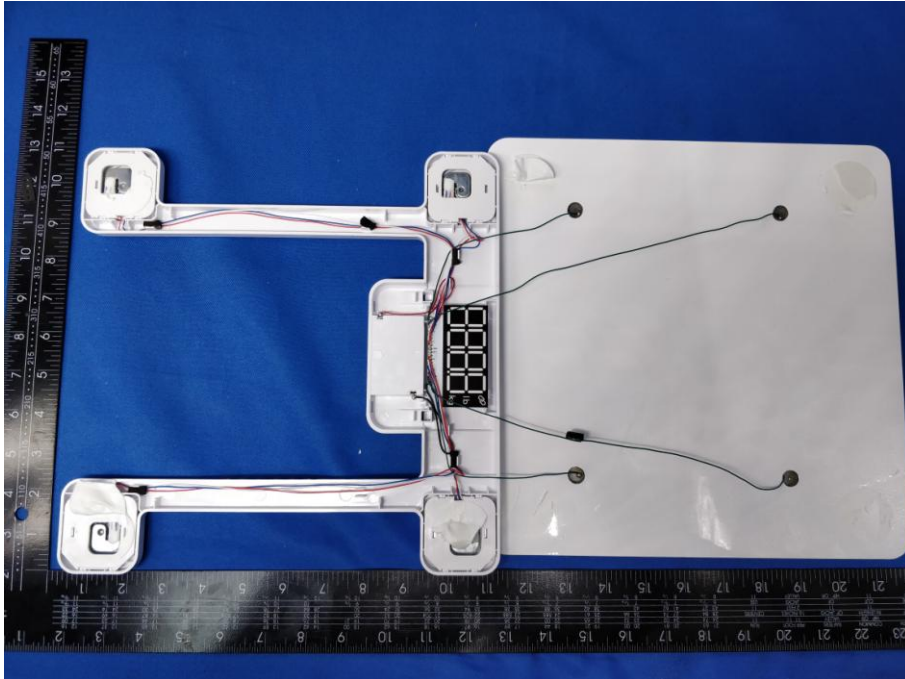

## Appendix B: Photographs of EUT

Product: Bluetooth Electronic Scale

Model: CF390

Internal Photos

Antenna