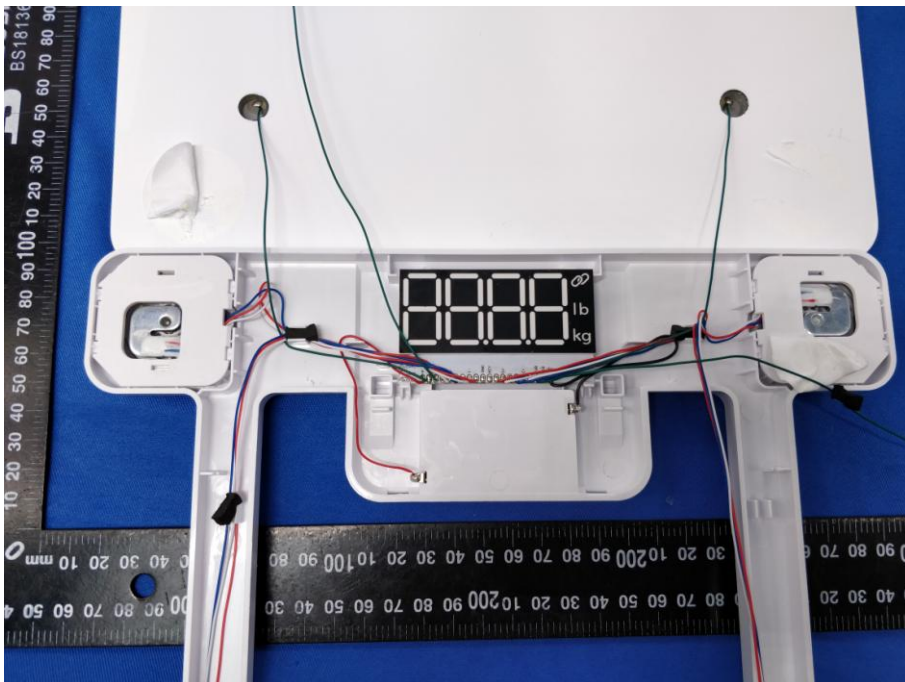

## Appendix B: Photographs of EUT

Product: Bluetooth Electronic Scale

Model: CF390

Internal Photos

Antenna