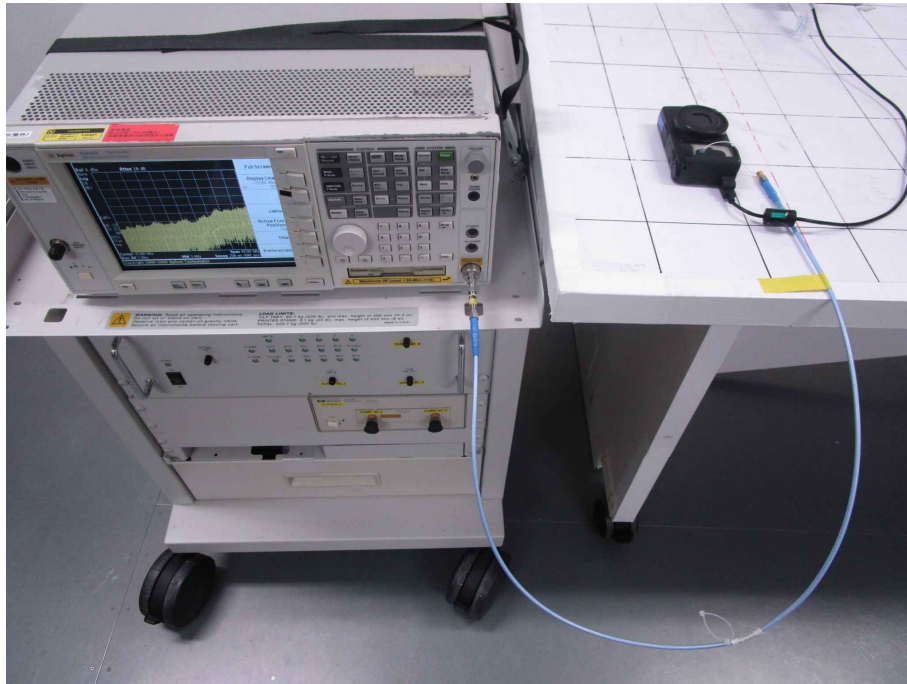

APPENDIX 3: Photographs of test setup

Conducted Emission

AC Adapter

USB Power Adapter

Radiated Spurious Emission

Front

Rear (Below 1 GHz)

Rear (Above 1 GHz)

Pre-check of Worst Case Position

X-axis

Y-axis

Z-axis

Antenna Terminal Conducted Tests

Photo 1

Photo 2

End of Report